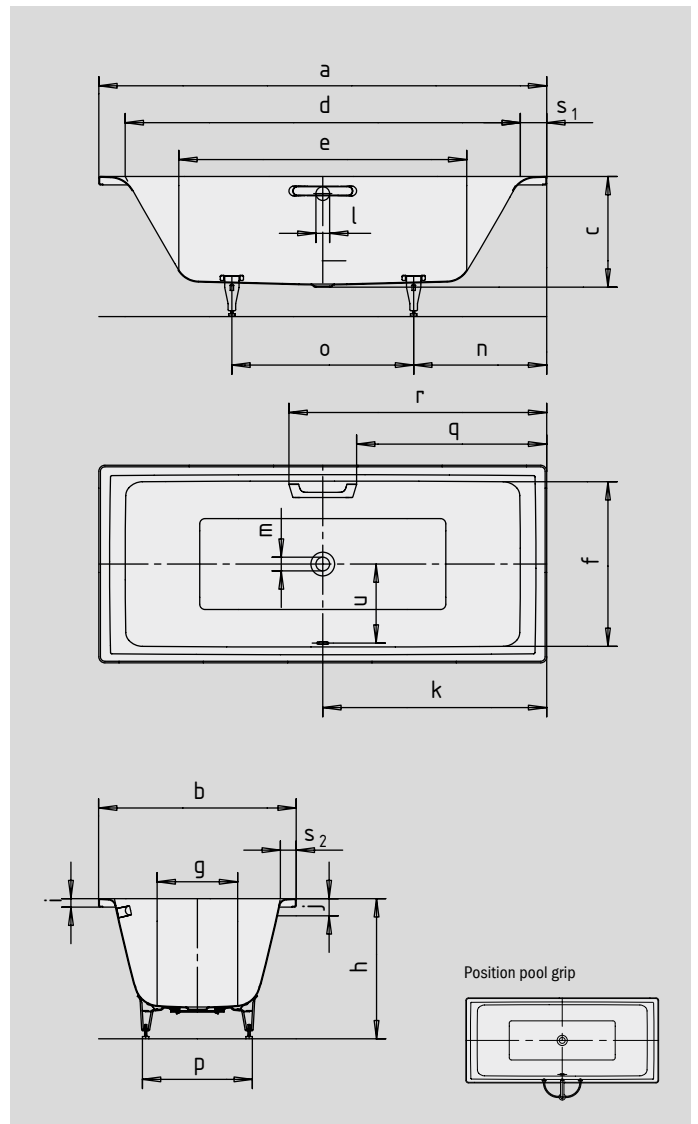

# PURO DUO

- pure simplicity and unpretentious elegance are what distinguish these baths
- bathing with a friend: two identical back rests and centrally positioned waste
- classic four-cornered model
- made of KALDEWEI steel enamel

Similar illustration

To order the bath with pre-drilled grip holes on one side, please order model xxxx**1011**xxxx.

## GRIP ELEGANT PURISM

Position pool grip

Model No.		663	664	665
External length	a	1700	1800	1900 mm
External width	b	750	800	900 mm
Depth	c	420	420	420 mm
Internal length (top)	d	1500	1600	1700 mm
<b>Internal length (bottom)</b>	<b>e</b>	<b>1020</b>	<b>1120</b>	<b>1220 mm</b>
Internal width (top)	f	630	680	780 mm
Internal width (bottom)	g	460	510	615 mm
Height with feet	h	540-575	545-572	540-575 mm
Height of rim	i	32	32	32 mm
Distance top edge to centre of overflow hole	j	65	65	65 mm
Distance bath edge (foot) to centre of drain hole	k	850	900	950 mm
Diameter of overflow hole	l	52	52	52 mm
Diameter of drain hole	m	52	52	52 mm
Distance foot end of bath edge to centre of foot	n	545	535	585 mm
Distance between the feet	o	605	730	730 mm
Max. width of feet	p	465	510	605 mm
Distance bath edge (foot end) to where grip/handle starts	q	722	772	822 mm
Distance bath edge (foot end) to where grip/handle ends	r	978	1028	1078 mm
Width of rim (head end; lengthwise)	s <sub>1</sub> ; s <sub>2</sub>	100; 60	100; 60	100; 60 mm
Distance between centre holes	u	305	330	380 mm
Water volume** in litres		122	165	217
Weight of the enamelled bath in kg		48	54	61
Anti-slip		348 x 348	348 x 348	348 x 348 mm
Full anti-slip		876 x 252	924 x 348	1020 x 396 mm

Subject to technical alterations, tolerances and errors. Similar illustration.  
 \*\* 70 litres displacement on average.