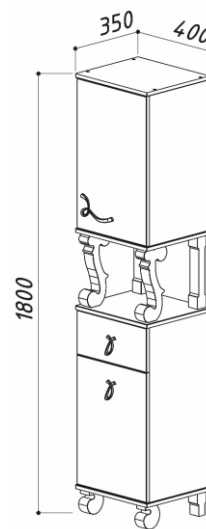

CABINET VIENNA P40-01

color: oak wood

4810924245854	- Cabinet Vienna P40-01	412 eur	400 x 350 x 1800
4810924251480	- Cabinet Vienna P40-01 L	412 eur	400 x 350 x 1800