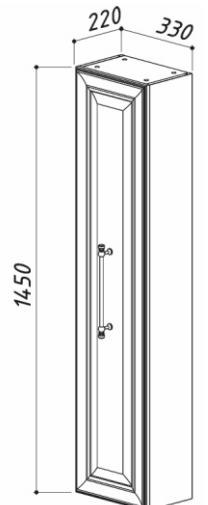

CABINET GENEVA PN30

color: white

4810924251879	- Cabinet Geneva PN30	287 eur	330 x 220 x 1450
4810924251886	- Cabinet Geneva PN30 L	287 eur	330 x 220 x 1450