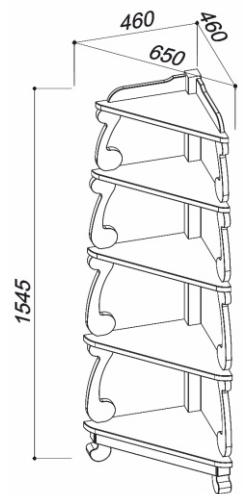

CABINET VIENNA PU60 IVORY

color: ivory

4810924245878 - Cabinet Vienna PU60

217 eur 460 x 460 x 1545

x5