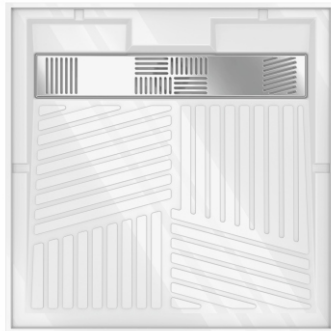

4810924246318

OPERA DP100

594 eur 995 x 995 x 84