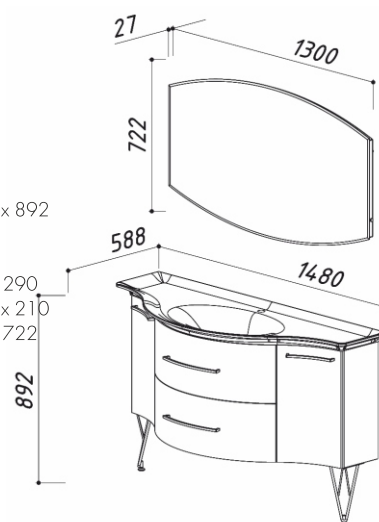

VERSAILLES 1500 (555)

color: white

4810924245922	- Base unit Versailles NP80-02(555)	604 eur	1480 x 589 x 892
4810924246646	- Base unit Versailles NP30 L(555)	175 eur	
4810924246639	- Base unit Versailles NP30 R(555)	175 eur	
4810924252166	- Base supports Valencia	142 eur	130 x 130 x 290
4810924221803	- Basin Versailles 1400	342 eur	1480 x 589 x 210
4810924235909	- Mirror Versailles V130	312 eur	1300 x 27 x 722