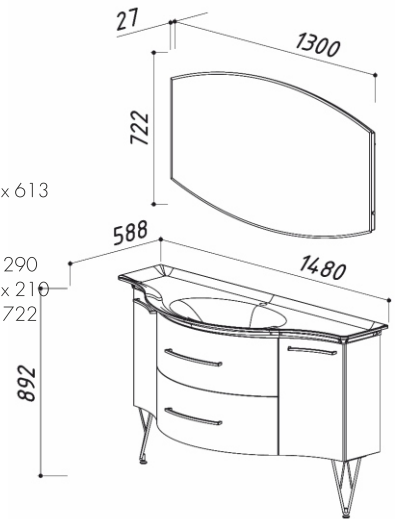

VERSAILLES 1500 (555) BEIGE

color: beige

4810924245946	- Base unit Versailles NP80-02(555)	696 eur	1480 x 589 x 613
4810924246622	- Base unit Versailles NP30 L(555)	210 eur	
4810924246615	- Base unit Versailles NP30 R(555)	210 eur	
4810924252166	- Base supports Valencia	142 eur	130 x 130 x 290
4810924221803	- Basin Versailles 1400	342 eur	1480 x 589 x 210
4810924235909	- Mirror Versailles V130	312 eur	1300 x 27 x 722