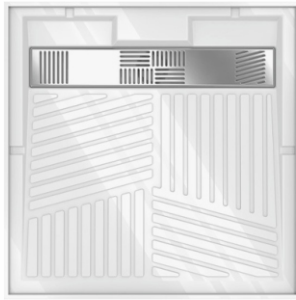

# SHOWER TRAYS

CODE

TITLE

EUR

DIMENSIONS

4810924245083

OPERA DPU90

519 eur 905 x 905 x 84