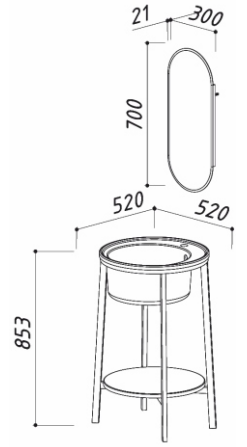

EMILIA 500

color: ash-wood

- 4810924249951 - Base unit Emilia N50
- 4810924249708 - Basin Emilia 500
- 4810924247872 - Mirror Emilia V50

- 240 eur 520 x 520 x 853
- 121 eur 520 x 520 x 210
- 52 eur 300 x 21 x 700