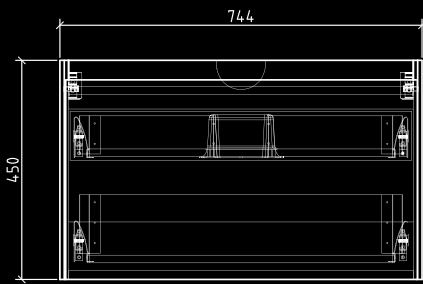

Белый: Цвет простой и элегантный. Виды мебели воспроизводят традиции и элегантность старых времен в современном исполнении.

PRD-750

SPECIFICATIONS:

Wall hung vanity with 1 Soft Close drawer and 1 extra inner drawer
 Vanity dimensions: 750x480x450
 Joinery Finish: Multi-wood with Premium Polyurethane OR Structured PVC
 Basin dimensions: 750x480x150
 Basin finish: Solid Artificial Marble.White
 Overflow\Tapholes: Yes\1TH
 Colour: Maple Oak OR Gloss White
 Pop up waste and overflow incl.
 High quality steel drawer sides
 7Y Warranty

PRD-900

SPECIFICATIONS:

Wall hung vanity with 1 Soft Close drawer and 1 extra inner drawer
 Vanity dimensions: 900x480x450
 Joinery Finish: Multi-wood with Premium Polyurethane OR Structured PVC
 Basin dimensions: 900x480x150
 Basin finish: Solid Artificial Marble.White
 Overflow\Tapholes: Yes\1TH
 Colour: Maple Oak OR Gloss White
 Pop up waste and overflow incl.
 High quality steel drawer sides
 7Y Warranty

PRD-1200

SPECIFICATIONS:

Wall hung vanity with 1 Soft Close drawer and 1 extra inner drawer
 Vanity dimensions: 120x480x450
 Joinery Finish: Multi-wood with Premium Polyurethane OR Structured PVC
 Basin dimensions: 120x480x150
 Basin finish: Solid Artificial Marble.White
 Overflow\Tapholes: Yes\1TH
 Colour: Maple Oak OR Gloss White
 Pop up waste and overflow incl.
 High quality steel drawer sides
 7Y Warranty