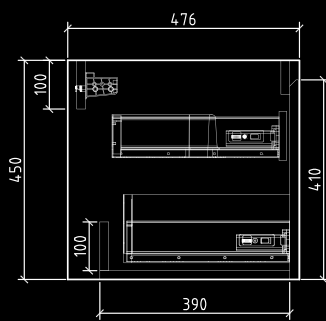

Белый: Цвет простой и элегантный. Виды мебели воспроизводят традиции и элегантность старых времен в современном исполнении.

PRD-750

SPECIFICATIONS:

Wall hung vanity with 1 Soft Close drawer and 1 extra inner drawer
 Vanity dimensions: 750x480x450
 Joinery Finish: Multi-wood with Premium Polyurethane OR Structured PVC
 Basin dimensions: 750x480x150
 Basin finish: Solid Artificial Marble.White
 Overflow\Tapholes: Yes\1TH
 Colour: Maple Oak OR Gloss White
 Pop up waste and overflow incl.
 High quality steel drawer sides
 7Y Warranty

PRD-900

SPECIFICATIONS:

Wall hung vanity with 1 Soft Close drawer and 1 extra inner drawer
 Vanity dimensions: 900x480x450
 Joinery Finish: Multi-wood with Premium Polyurethane OR Structured PVC
 Basin dimensions: 900x480x150
 Basin finish: Solid Artificial Marble.White
 Overflow\Tapholes: Yes\1TH
 Colour: Maple Oak OR Gloss White
 Pop up waste and overflow incl.
 High quality steel drawer sides
 7Y Warranty

PRD-1200

SPECIFICATIONS:

Wall hung vanity with 1 Soft Close drawer and 1 extra inner drawer
 Vanity dimensions: 120x480x450
 Joinery Finish: Multi-wood with Premium Polyurethane OR Structured PVC
 Basin dimensions: 120x480x150
 Basin finish: Solid Artificial Marble.White
 Overflow\Tapholes: Yes\1TH
 Colour: Maple Oak OR Gloss White
 Pop up waste and overflow incl.
 High quality steel drawer sides
 7Y Warranty