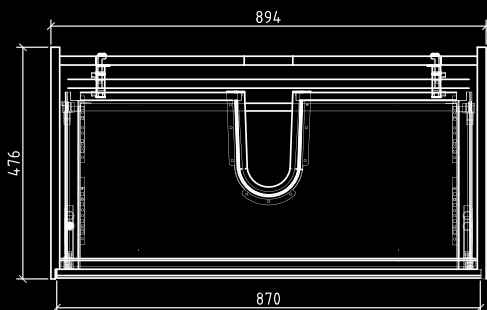

Белый: Цвет простой и элегантный. Виды мебели воспроизводят традиции и элегантность старых времен в современном исполнении.

PRD-750

SPECIFICATIONS:

Wall hung vanity with 1 Soft Close drawer and 1 extra inner drawer
 Vanity dimensions: 750x480x450
 Joinery Finish: Multi-wood with Premium Polyurethane OR Structured PVC
 Basin dimensions: 750x480x150
 Basin finish: Solid Artificial Marble.White
 Overflow\Tapholes: Yes\1TH
 Colour: Maple Oak OR Gloss White
 Pop up waste and overflow incl.
 High quality steel drawer sides
 7Y Warranty

PRD-900

SPECIFICATIONS:

Wall hung vanity with 1 Soft Close drawer and 1 extra inner drawer
 Vanity dimensions: 900x480x450
 Joinery Finish: Multi-wood with Premium Polyurethane OR Structured PVC
 Basin dimensions: 900x480x150
 Basin finish: Solid Artificial Marble.White
 Overflow\Tapholes: Yes\1TH
 Colour: Maple Oak OR Gloss White
 Pop up waste and overflow incl.
 High quality steel drawer sides
 7Y Warranty

PRD-1200

SPECIFICATIONS:

Wall hung vanity with 1 Soft Close drawer and 1 extra inner drawer
 Vanity dimensions: 120x480x450
 Joinery Finish: Multi-wood with Premium Polyurethane OR Structured PVC
 Basin dimensions: 120x480x150
 Basin finish: Solid Artificial Marble.White
 Overflow\Tapholes: Yes\1TH
 Colour: Maple Oak OR Gloss White
 Pop up waste and overflow incl.
 High quality steel drawer sides
 7Y Warranty