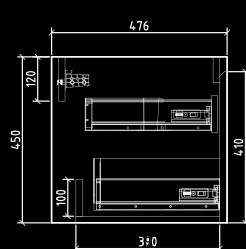

Белый: Цвет простой и элегантный. Виды мебели воспроизводят традиции и элегантность старых времен в современном исполнении.

PRD-750

SPECIFICATIONS:

Wall hung vanity with 1 Soft Close drawer and 1 extra inner drawer
 Vanity dimensions: 750x480x450
 Joinery Finish: Multi-wood with Premium Polyurethane OR Structured PVC
 Basin dimensions: 750x480x150
 Basin finish: Solid Artificial Marble.White
 Overflow\Tapholes: Yes\1TH
 Colour: Maple Oak OR Gloss White
 Pop up waste and overflow incl.
 High quality steel drawer sides
 7Y Warranty

PRD-900

SPECIFICATIONS:

Wall hung vanity with 1 Soft Close drawer and 1 extra inner drawer
 Vanity dimensions: 900x480x450
 Joinery Finish: Multi-wood with Premium Polyurethane OR Structured PVC
 Basin dimensions: 900x480x150
 Basin finish: Solid Artificial Marble.White
 Overflow\Tapholes: Yes\1TH
 Colour: Maple Oak OR Gloss White
 Pop up waste and overflow incl.
 High quality steel drawer sides
 7Y Warranty

PRD-1200

SPECIFICATIONS:

Wall hung vanity with 1 Soft Close drawer and 1 extra inner drawer
 Vanity dimensions: 120x480x450
 Joinery Finish: Multi-wood with Premium Polyurethane OR Structured PVC
 Basin dimensions: 120x480x150
 Basin finish: Solid Artificial Marble.White
 Overflow\Tapholes: Yes\1TH
 Colour: Maple Oak OR Gloss White
 Pop up waste and overflow incl.
 High quality steel drawer sides
 7Y Warranty