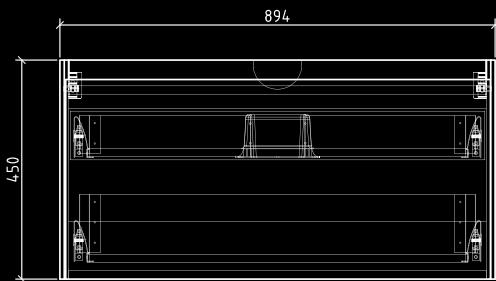

Белый: Цвет простой и элегантный. Виды мебели воспроизводят традиции и элегантность старых времен в современном исполнении.

PRD-750

SPECIFICATIONS:

Wall hung vanity with 1 Soft Close drawer and 1 extra inner drawer
 Vanity dimensions: 750x480x450
 Joinery Finish: Multi-wood with Premium Polyurethane OR Structured PVC
 Basin dimensions: 750x480x150
 Basin finish: Solid Artificial Marble.White
 Overflow\Tapholes: Yes\1TH
 Colour: Maple Oak OR Gloss White
 Pop up waste and overflow incl.
 High quality steel drawer sides
 7Y Warranty

PRD-900

SPECIFICATIONS:

Wall hung vanity with 1 Soft Close drawer and 1 extra inner drawer
 Vanity dimensions: 900x480x450
 Joinery Finish: Multi-wood with Premium Polyurethane OR Structured PVC
 Basin dimensions: 900x480x150
 Basin finish: Solid Artificial Marble.White
 Overflow\Tapholes: Yes\1TH
 Colour: Maple Oak OR Gloss White
 Pop up waste and overflow incl.
 High quality steel drawer sides
 7Y Warranty

PRD-1200

SPECIFICATIONS:

Wall hung vanity with 1 Soft Close drawer and 1 extra inner drawer
 Vanity dimensions: 120x480x450
 Joinery Finish: Multi-wood with Premium Polyurethane OR Structured PVC
 Basin dimensions: 120x480x150
 Basin finish: Solid Artificial Marble.White
 Overflow\Tapholes: Yes\1TH
 Colour: Maple Oak OR Gloss White
 Pop up waste and overflow incl.
 High quality steel drawer sides
 7Y Warranty