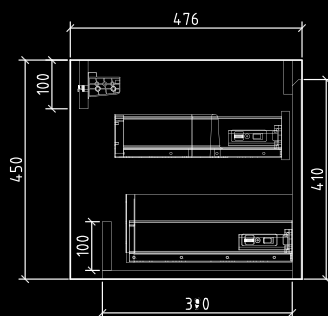

Белый: Цвет простой и элегантный. Виды мебели воспроизводят традиции и элегантность старых времен в современном исполнении.

PRD-750

SPECIFICATIONS:

Wall hung vanity with 1 Soft Close drawer and 1 extra inner drawer
 Vanity dimensions: 750x480x450
 Joinery Finish: Multi-wood with Premium Polyurethane OR Structured PVC
 Basin dimensions: 750x480x150
 Basin finish: Solid Artificial Marble.White
 Overflow\Tapholes: Yes\1TH
 Colour: Maple Oak OR Gloss White
 Pop up waste and overflow incl.
 High quality steel drawer sides
 7Y Warranty

PRD-900

SPECIFICATIONS:

Wall hung vanity with 1 Soft Close drawer and 1 extra inner drawer
 Vanity dimensions: 900x480x450
 Joinery Finish: Multi-wood with Premium Polyurethane OR Structured PVC
 Basin dimensions: 900x480x150
 Basin finish: Solid Artificial Marble.White
 Overflow\Tapholes: Yes\1TH
 Colour: Maple Oak OR Gloss White
 Pop up waste and overflow incl.
 High quality steel drawer sides
 7Y Warranty

PRD-1200

SPECIFICATIONS:

Wall hung vanity with 1 Soft Close drawer and 1 extra inner drawer
 Vanity dimensions: 120x480x450
 Joinery Finish: Multi-wood with Premium Polyurethane OR Structured PVC
 Basin dimensions: 120x480x150
 Basin finish: Solid Artificial Marble.White
 Overflow\Tapholes: Yes\1TH
 Colour: Maple Oak OR Gloss White
 Pop up waste and overflow incl.
 High quality steel drawer sides
 7Y Warranty