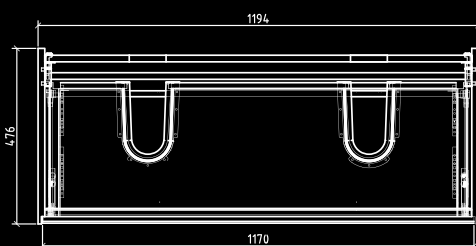

Белый: Цвет простой и элегантный. Виды мебели воспроизводят традиции и элегантность старых времен в современном исполнении.

PRD-750

SPECIFICATIONS:

Wall hung vanity with 1 Soft Close drawer and 1 extra inner drawer
 Vanity dimensions: 750x480x450
 Joinery Finish: Multi-wood with Premium Polyurethane OR Structured PVC
 Basin dimensions: 750x480x150
 Basin finish: Solid Artificial Marble.White
 Overflow\Tapholes: Yes\1TH
 Colour: Maple Oak OR Gloss White
 Pop up waste and overflow incl.
 High quality steel drawer sides
 7Y Warranty

PRD-900

SPECIFICATIONS:

Wall hung vanity with 1 Soft Close drawer and 1 extra inner drawer
 Vanity dimensions: 900x480x450
 Joinery Finish: Multi-wood with Premium Polyurethane OR Structured PVC
 Basin dimensions: 900x480x150
 Basin finish: Solid Artificial Marble.White
 Overflow\Tapholes: Yes\1TH
 Colour: Maple Oak OR Gloss White
 Pop up waste and overflow incl.
 High quality steel drawer sides
 7Y Warranty

PRD-1200

SPECIFICATIONS:

Wall hung vanity with 1 Soft Close drawer and 1 extra inner drawer
 Vanity dimensions: 120x480x450
 Joinery Finish: Multi-wood with Premium Polyurethane OR Structured PVC
 Basin dimensions: 120x480x150
 Basin finish: Solid Artificial Marble.White
 Overflow\Tapholes: Yes\1TH
 Colour: Maple Oak OR Gloss White
 Pop up waste and overflow incl.
 High quality steel drawer sides
 7Y Warranty