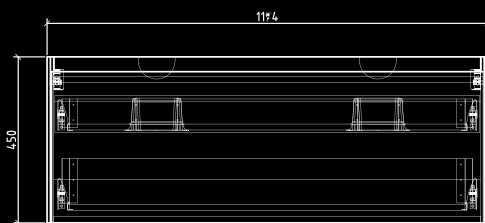

Белый: Цвет простой и элегантный. Виды мебели воспроизводят традиции и элегантность старых времен в современном исполнении.

PRD-750

SPECIFICATIONS:

Wall hung vanity with 1 Soft Close drawer and 1 extra inner drawer
 Vanity dimensions: 750x480x450
 Joinery Finish: Multi-wood with Premium Polyurethane OR Structured PVC
 Basin dimensions: 750x480x150
 Basin finish: Solid Artificial Marble.White
 Overflow\Tapholes: Yes\1TH
 Colour: Maple Oak OR Gloss White
 Pop up waste and overflow incl.
 High quality steel drawer sides
 7Y Warranty

PRD-900

SPECIFICATIONS:

Wall hung vanity with 1 Soft Close drawer and 1 extra inner drawer
 Vanity dimensions: 900x480x450
 Joinery Finish: Multi-wood with Premium Polyurethane OR Structured PVC
 Basin dimensions: 900x480x150
 Basin finish: Solid Artificial Marble.White
 Overflow\Tapholes: Yes\1TH
 Colour: Maple Oak OR Gloss White
 Pop up waste and overflow incl.
 High quality steel drawer sides
 7Y Warranty

PRD-1200

SPECIFICATIONS:

Wall hung vanity with 1 Soft Close drawer and 1 extra inner drawer
 Vanity dimensions: 120x480x450
 Joinery Finish: Multi-wood with Premium Polyurethane OR Structured PVC
 Basin dimensions: 120x480x150
 Basin finish: Solid Artificial Marble.White
 Overflow\Tapholes: Yes\1TH
 Colour: Maple Oak OR Gloss White
 Pop up waste and overflow incl.
 High quality steel drawer sides
 7Y Warranty