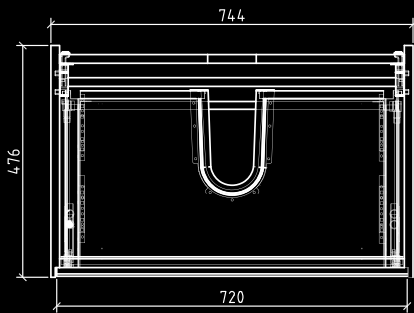

Белый: Цвет простой и элегантный. Виды мебели воспроизводят традиции и элегантность старых времен в современном исполнении.

PRD-750

SPECIFICATIONS:

Wall hung vanity with 1 Soft Close drawer and 1 extra inner drawer
 Vanity dimensions: 750x480x450
 Joinery Finish: Multi-wood with Premium Polyurethane OR Structured PVC
 Basin dimensions: 750x480x150
 Basin finish: Solid Artificial Marble.White
 Overflow\Tapholes: Yes\1TH
 Colour: Maple Oak OR Gloss White
 Pop up waste and overflow incl.
 High quality steel drawer sides
 7Y Warranty

PRD-900

SPECIFICATIONS:

Wall hung vanity with 1 Soft Close drawer and 1 extra inner drawer
 Vanity dimensions: 900x480x450
 Joinery Finish: Multi-wood with Premium Polyurethane OR Structured PVC
 Basin dimensions: 900x480x150
 Basin finish: Solid Artificial Marble.White
 Overflow\Tapholes: Yes\1TH
 Colour: Maple Oak OR Gloss White
 Pop up waste and overflow incl.
 High quality steel drawer sides
 7Y Warranty

PRD-1200

SPECIFICATIONS:

Wall hung vanity with 1 Soft Close drawer and 1 extra inner drawer
 Vanity dimensions: 120x480x450
 Joinery Finish: Multi-wood with Premium Polyurethane OR Structured PVC
 Basin dimensions: 120x480x150
 Basin finish: Solid Artificial Marble.White
 Overflow\Tapholes: Yes\1TH
 Colour: Maple Oak OR Gloss White
 Pop up waste and overflow incl.
 High quality steel drawer sides
 7Y Warranty