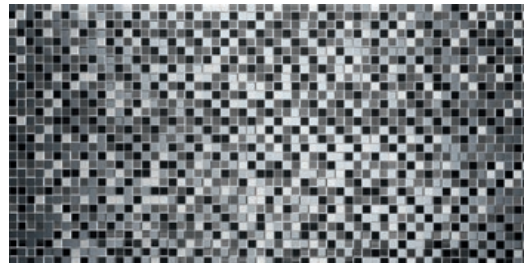

Dekor ścienny/wall decoration
Vampa platinum
598 × 298 mm 6 szt./pcs