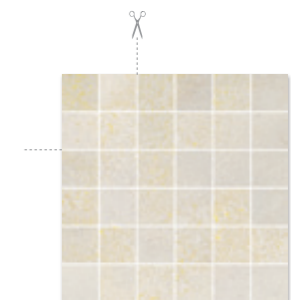

PERLA by My Way lappato mozaika cięta 29,8×29,8, kostka 4,8×4,8