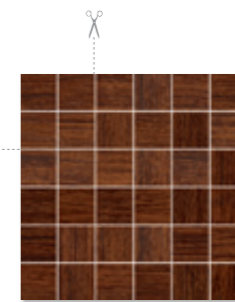

ROVERE ROSSO by My Way  
taco mat  
9,8×9,8

ROVERE ROSSO by My Way  
mat 14,8×119,8

ROVERE ROSSO by My Way  
mat 19,8×119,8

ROVERE ROSSO by My Way  
mozaika cięta A mat  
29,8×29,8, kostka 2,3×2,3

ROVERE ROSSO by My Way  
mozaika cięta B mat  
29,8×29,8, kostka 4,8×4,8