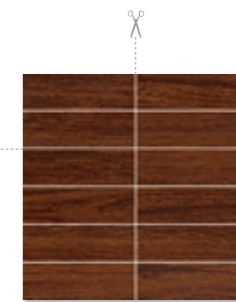

ROVERE ROSSO by My Way  
taco mat  
9,8×9,8

ROVERE ROSSO by My Way  
mat 14,8×119,8

ROVERE ROSSO by My Way  
mat 19,8×119,8

ROVERE ROSSO by My Way  
mozaika cięta A mat  
29,8×29,8, kostka 2,3×2,3

ROVERE ROSSO by My Way  
mozaika cięta B mat  
29,8×29,8, kostka 4,8×4,8