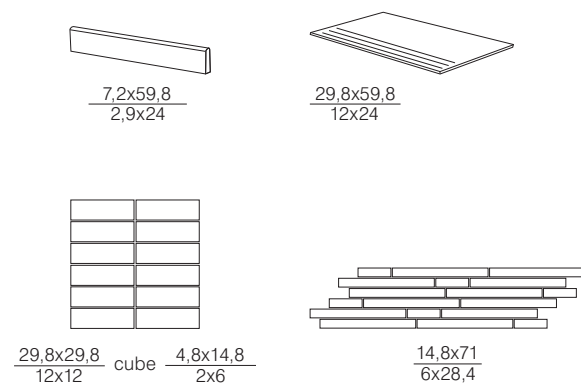

DECORATION
DEKORELEMENTE / DECORATION