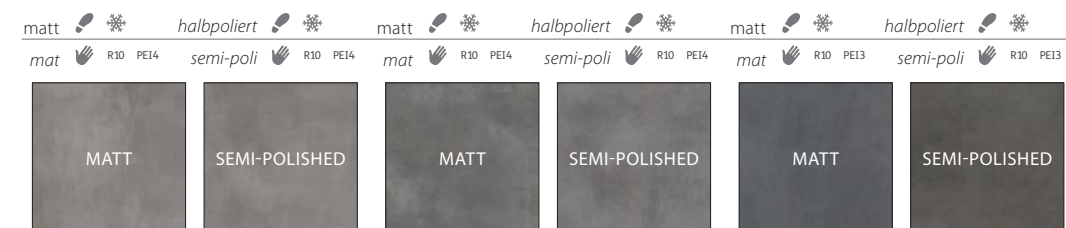

DECORATION
DEKORELEMENTE / DECORATION