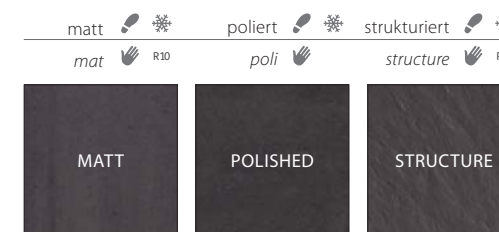

DECORATION
DEKORELEMENTE / DECORATION