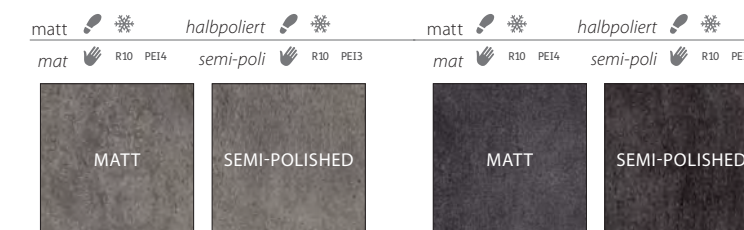

DECORATION
DEKORELEMENTE / DECORATION