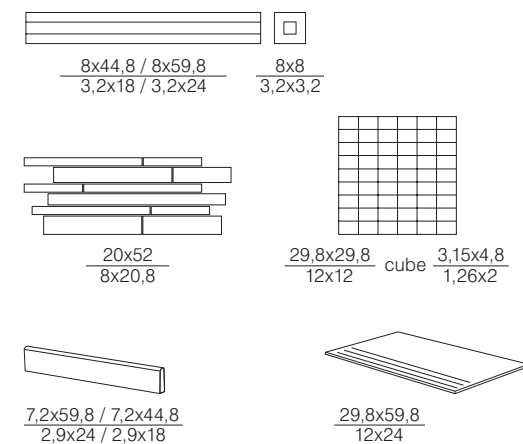

DECORATION
DEKORELEMENTE / DECORATION