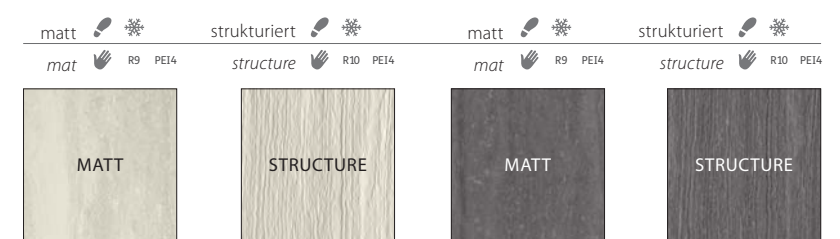

DECORATION
DEKORELEMENTE / DECORATION