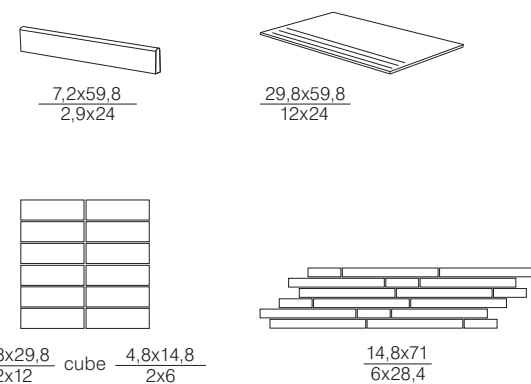

DECORATION
DEKORELEMENTE / DECORATION