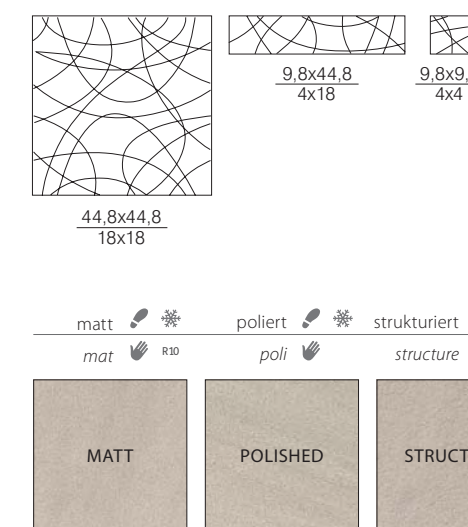

DECORATION

DEKORELEMENTE / DECORATION