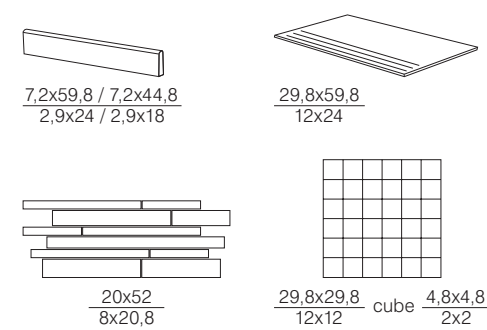

DECORATION
DEKORELEMENTE / DECORATION