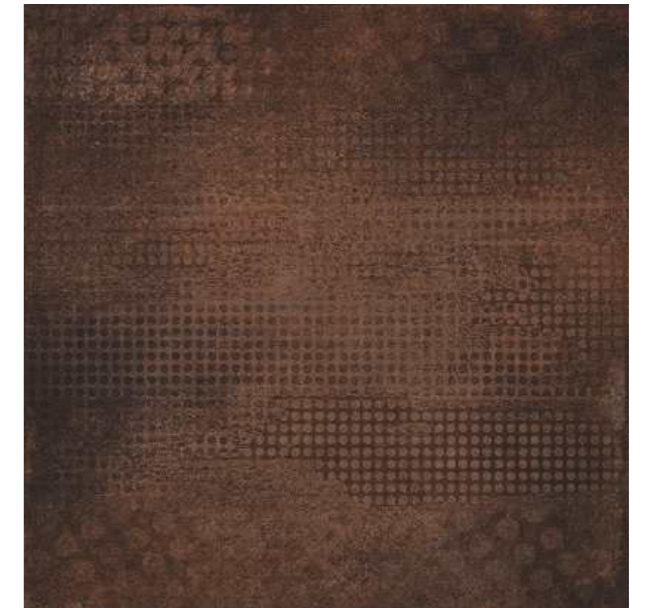

Granite Stone **OXIDO Decor Brown LLR** 1200x1200 mm