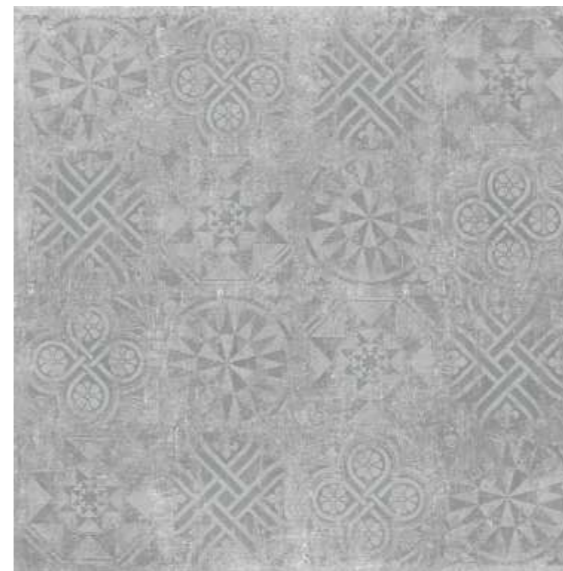

Mosaic / Mosaik
Granite Stone **CEMENT Light Grey 1 SR** 300x300 mm

Granite Stone **CEMENT Decor Grey SR** 1200x1200 mm