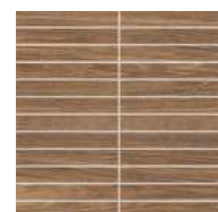

Mosaic / Mosaik
TRAVERTINE Honey 2
SR / LLR+ / PGR 300x358 mm

Mosaic / Mosaik
CEMENT Grey 1 SR
300x300 mm

Mosaic / Mosaik
CEMENT Beige 1 SR
300x300 mm

Mosaic / Mosaik
WOOD CLASSIC Dark Brown 1
300x300 mm