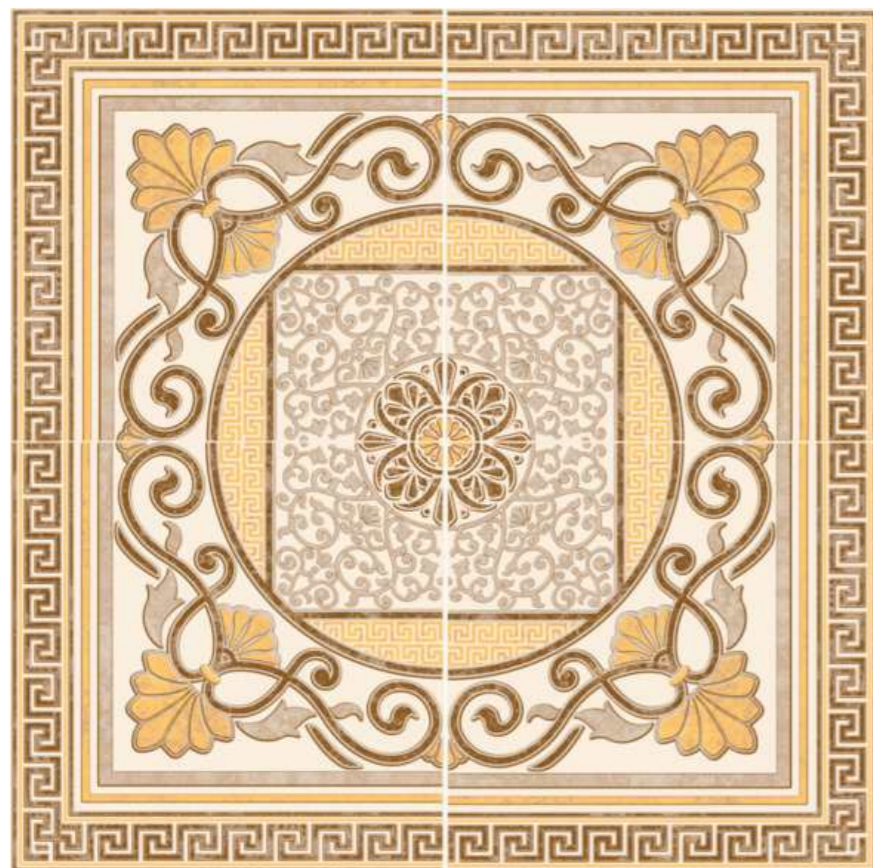

Decor **DAMASCO**, Panel, four parts
Dekor **DAMASCO**, Paneele, 4-teilig
1200x1200 mm