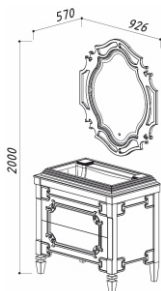

CASTILE 1000

Mirror
Castile V90

Basin base cabinet
Castile N100-02

Basin
Castile 1000