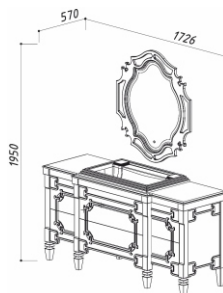

CASTILE 1700

Mirror
Castile V90

Basin base cabinet
Castile N170-06

Basin
Castile 1000