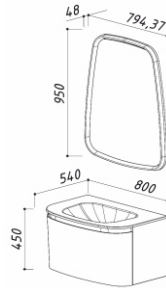

Dimensions:
857 x 505 x 280

CLOVER 1100

Dimensions:
1115 x 510 x 280

DALI 580

Dimensions:
570 x 570 x 170

EMILIA 500

Dimensions:
520 x 520 x 210

GIRONA 580

Basin
Kirovit Classic 1200

THAMES 700

Mirror
Thames V70

Basin base cabinet
Thames NP70-01

Basin
Thames 700

THAMES 800

Mirror
Thames V80

Basin base cabinet
Thames NP80-01