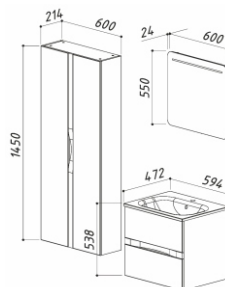

VERGINA 600

Mirror
Terra V65

Basin base cabinet
Vergina NP60-02

Basin
Sevilla 600

Cabinet
Vergina PN60