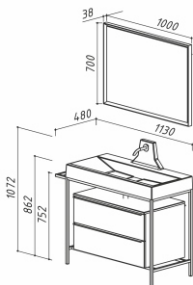

BIARRITZ 1000

Mirror
Valencia V100

Basin base cabinet
Biarritz N100-02

Basin
Bern 1000