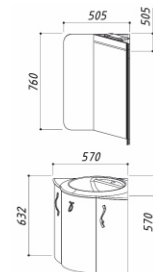

DALI 580

Mirror
Dali VUH58

Basin base cabinet
Dali NU58M

Basin
Dali 580