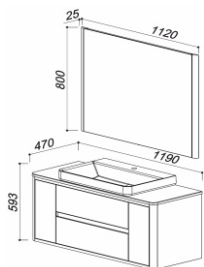

ALMERIA 1200

Mirror
Almeria V120

Basin base cabinet
Almeria NP120-02

Basin
Blanes 700