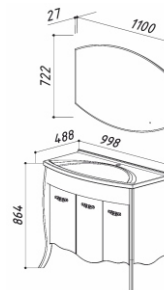

BREEZE 1050

Mirror
Breeze V100

Basin base cabinet
Breeze N105

Basin
Breeze 1000