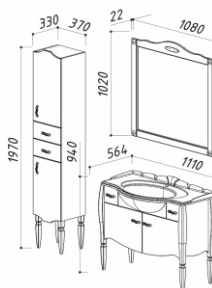

BARI 1050

Mirror
Bari V105

Basin base cabinet
Bari N105-02

Basin
Royal 1100

Cabinet
Bari P30-02