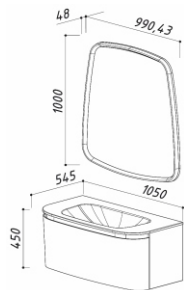

Dimensions:
857 x 505 x 280

CLOVER 1100

Dimensions:
1115 x 510 x 280

DALI 580

Dimensions:
570 x 570 x 170

EMILIA 500

Dimensions:
520 x 520 x 210

GIRONA 580

Basin
Thames 800

THAMES 900

Mirror
Thames V90

Basin base cabinet
Thames NP90-01

Basin
Thames 900

THAMES 1050

Mirror
Thames V105

Basin base cabinet
Thames NP105-01