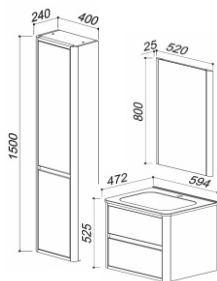

Dimensions:
570 x 570 x 200

JAPAN 800Π

Dimensions:
795 x 448 x 200

PARIS 600

Dimensions:
596 x 396 x 140

PARIS 700

Dimensions:
695 x 396 x 140

PARIS 800

Dimensions:
900 x 540 x 170

THAMES 1050

Dimensions:
1050 x 540 x 170

TOLEDO 650

Dimensions:
650 x 515 x 210

TOLEDO 850

Dimensions:
850 x 515 x 210

VERSAILLES 900

Dimensions:
898 x 589 x 170

VERSAILLES 1200

Dimensions:
1189 x 589 x 170

VERSAILLES 1400

Dimensions:
1489 x 589 x 170

SPACE-SAVING WASHBASINS FOR WASHING MACHINE

EUREKA 600

Dimensions:
600 x 600 x 120

IDEA 600

Dimensions:
594 x 594 x 90

OKA 1150

Dimensions:
1145 x 630 x 210

TECHNICAL DRAWINGS

ALMERIA 600

Mirror
Almeria V60

Basin base cabinet
Almeria NP60-02