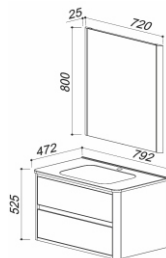

ALMERIA 800

Mirror
Almeria V80

Basin base cabinet
Almeria NP80-02

Basin
Terra Lite 800