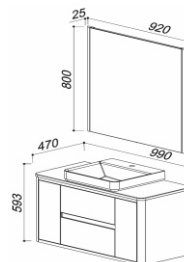

ALMERIA 1000

Mirror
Almeria V100

Basin base cabinet
Almeria NP100-02

Basin
Blanes 500