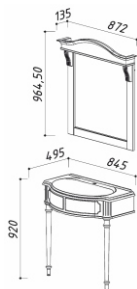

CATALONIA HOTEL 850

Mirror
Catalonia V85

Basin base cabinet
Catalonia N85 Hotel

Basin
Rovenna 850