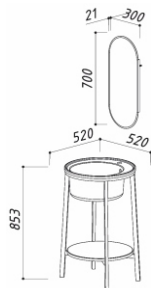

EMILIA

Mirror
Emilia V50

Basin base cabinet
Emilia N45

Basin
Emilia 450