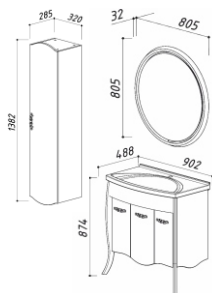

BREEZE 850

Mirror
Bali V80

Basin base cabinet
Breeze N85

Basin
Breeze 900

Cabinet
Breeze P30