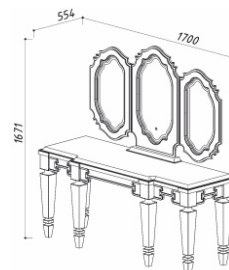

CASTILE SV170-03

Table with mirrors
Castile SV170-03