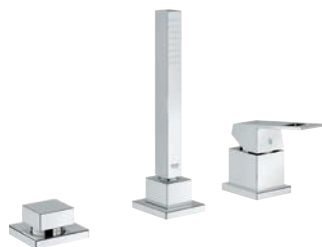

23 406 000
XL-Size
Basin mixer
for freestanding basins

20 351 000
M-Size
3-hole Basin mixer
with pop-up waste set

19 895 000 + 23 200 000
M-Size
Basin mixer wall mounted 171 mm
+ separate concealed body
23 447 000 + 23 200 000
L-Size, 231 mm
+ separate concealed body