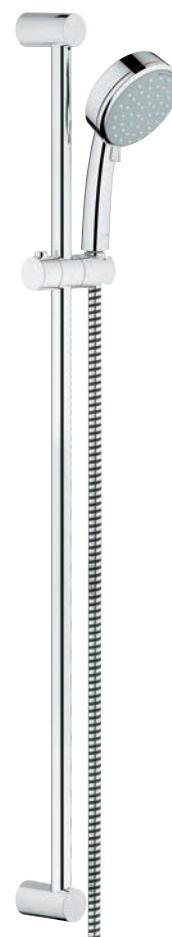

27 788 001
Shower set
with hand shower 2-spray
rail 900 mm