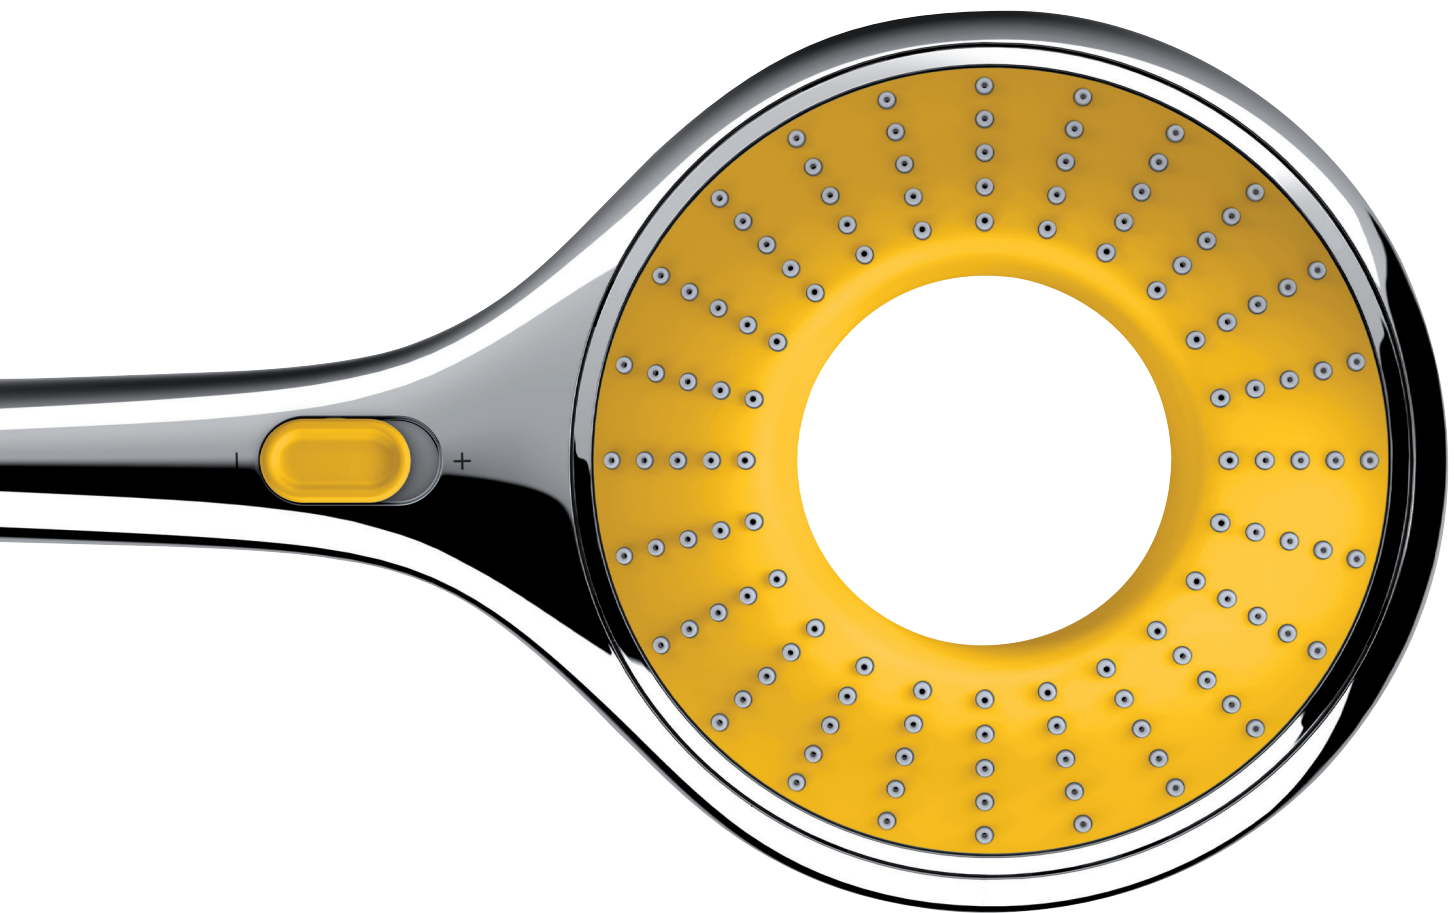

VISIT US ONLINE

[BATHROOM >](#)

RAINSHOWER ICON