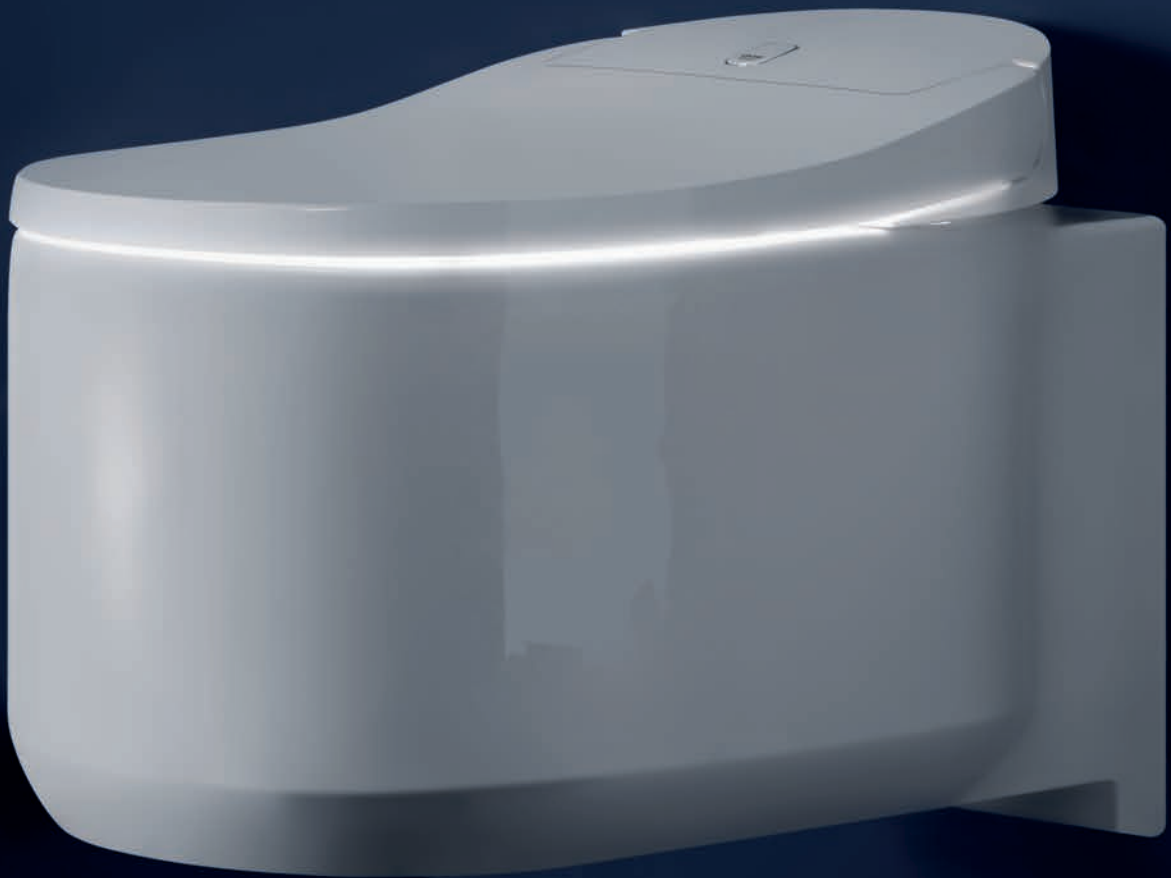

INTELLIGENT CARE

INTRODUCING THE NEW CLEAN: GROHE SENSIA ARENA

Recognized and awarded:

www.zvshk-award.com/nominierungen

DESIGN THAT CARES

Good design should be instinctive to use, with form and function marrying perfectly to create objects that make you feel instantly at home. Our design for the new GROHE Sensia Arena is pure and fuss-free. We've designed it with clean lines that leave dirt nowhere to hide, its smooth shape a model of discreet elegance. It includes details that will give you a subtle sense of comfort, from the nightlight that guides you through the bathroom after dark to the automatic open and close feature of the lid, each one carefully thought out to make you feel looked after and secure. For its sleek silhouette to its technologically advanced finish we believe that with the Sensia Arena we've set the benchmark for the future of personalized, clean comfort.