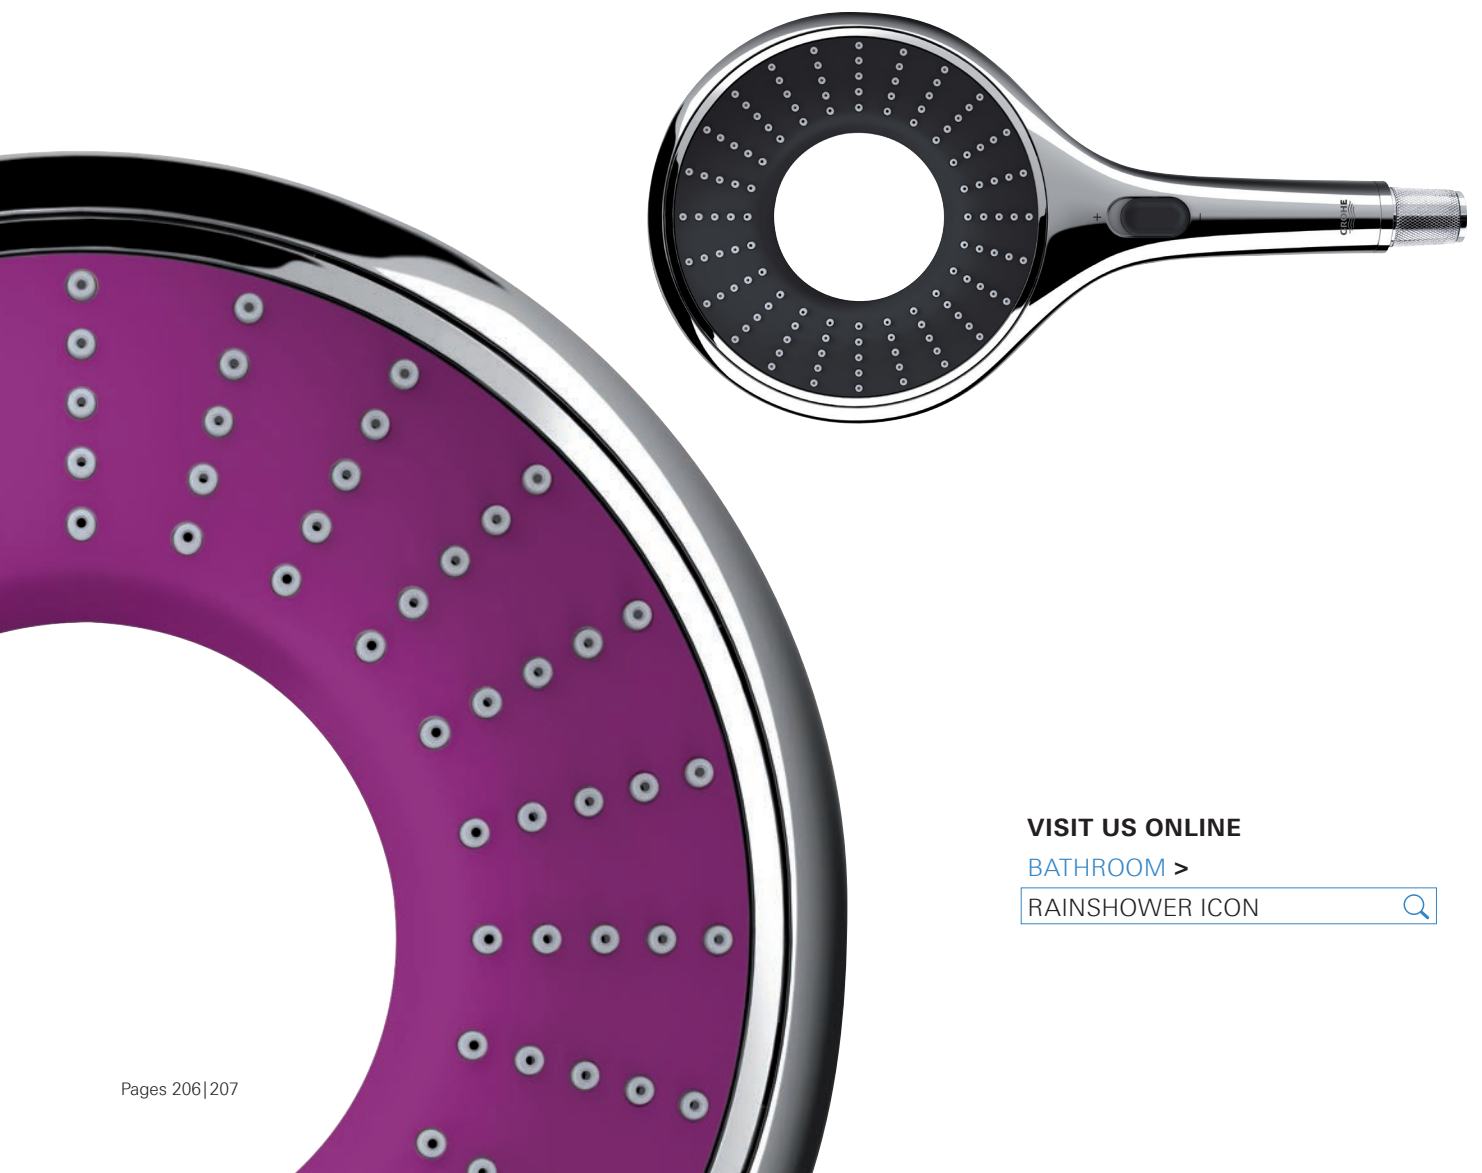

VISIT US ONLINE

[BATHROOM >](#)

RAINSHOWER ICON