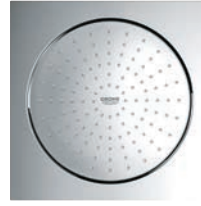

●
26 056 000
Head shower set Rainshower 310
projection 380 mm
1 spray pattern: Rain
26 066 000
with 9.5 l/min. GROHE EcoJoy

●○
26 170 000 / LSO
Head shower set Veris 300
projection 422 mm
1 spray pattern: Rain
26 058 000
projection 286 mm
26 068 000
with 9.5 l/min. GROHE EcoJoy

●
26 259 000
Head shower set F-Series 254
projection 422 mm
1 spray pattern: Rain
26 060 000
projection 286 mm
26 070 000
with 9.5 l/min. GROHE EcoJoy

●
26 054 000
Head shower set Allure 230
projection 286 mm
1 spray pattern: Rain
26 064 000
with 9.5 l/min. GROHE EcoJoy

●
26 057 000
Head shower set Rainshower 310
length 142 mm
1 spray pattern: Rain
26 067 000
with 9.5 l/min. GROHE EcoJoy

●○
26 059 000 / LSO
Head shower set Veris 300
length 142 mm
1 spray pattern: Rain
26 069 000
with 9.5 l/min. GROHE EcoJoy

●
26 061 000
Head shower set F-Series 254
length 142 mm
1 spray pattern: Rain
26 071 000
with 9.5 l/min. GROHE EcoJoy

●
26 055 000
Head shower set Allure 230
length 154 mm
1 spray pattern: Rain
26 065 000
with 9.5 l/min. GROHE EcoJoy