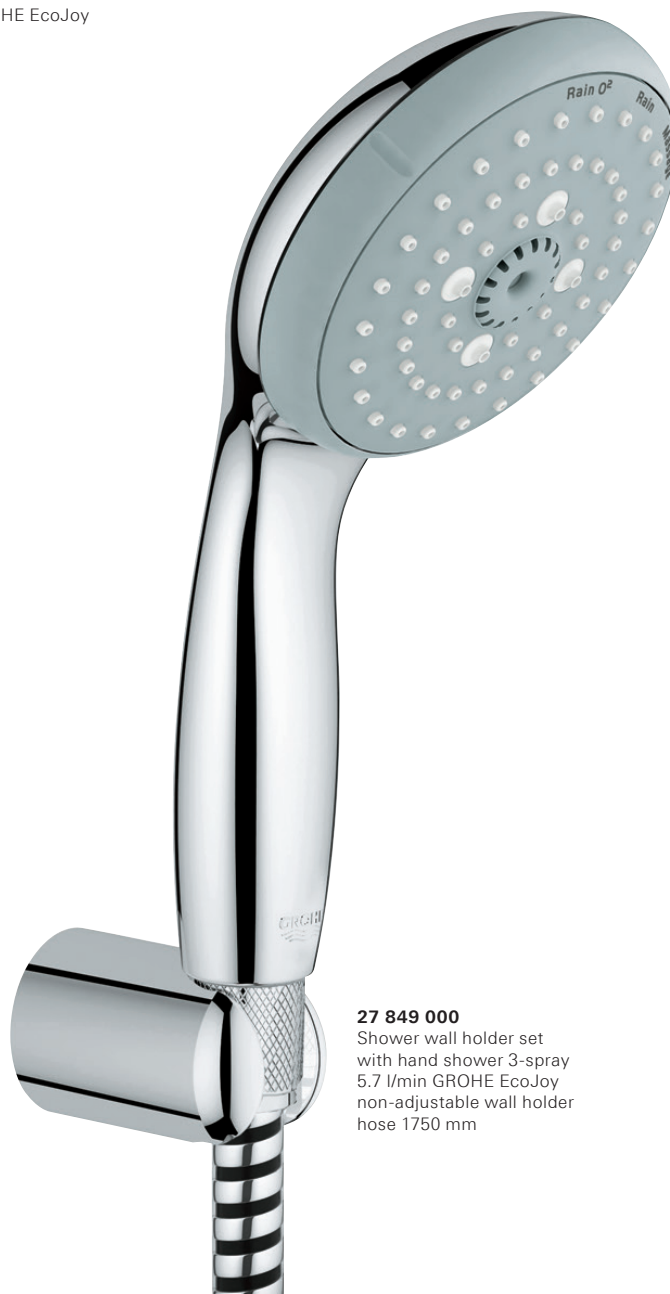

NEW TEMPESTA 100 HIGHLIGHTS

FIND MORE PRODUCTS ONLINE.

28 593 001
Shower set
with hand shower 4-spray
rail 600 mm
with GROHE EasyReach tray
28 436 001
with 9.5 l/min. GROHE EcoJoy

27 849 000
Shower wall holder set
with hand shower 3-spray
5.7 l/min GROHE EcoJoy
non-adjustable wall holder
hose 1750 mm