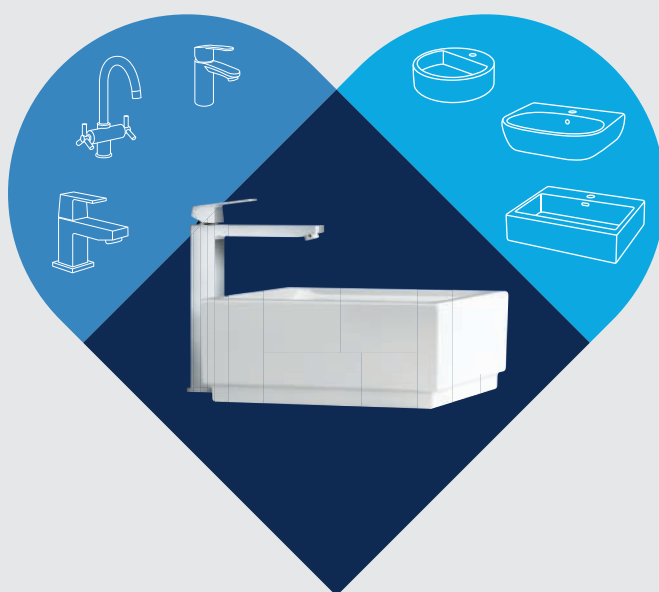

ABOUT GOOD AND PERFECT INTERACTION.

Do you not only want a combination of washbasin and fitting, but also a perfectly matched complete bath solution? No problem: In addition to the test criteria of 'design,' 'comfort' and 'water flow', the new criterion 'completeness' considers the complete GROHE product portfolio, which was matched to fit 100% by the GROHE in-house design team. Only those combinations which have achieved three stars in the category 'completeness' may be designated a PerfectMatch. Whether washbasin, fitting, shower solution or accessory, everything here is a perfect match. From now on, it will be particularly easy to find a complete bathroom solution thanks to GROHE PerfectMatch. Harmony between technology, appearance and style are guaranteed.

Enjoy the pure anticipation of water:
your own personal dream bathroom
is only a few pages and clicks away:
grohe.com/bestmatch

Apple, the Apple logo, iPad, and iPhone are trademarks of Apple Inc., registered in the U.S. and other countries. App Store is a service mark of Apple Inc. Google Play is a trademark of Google Inc.