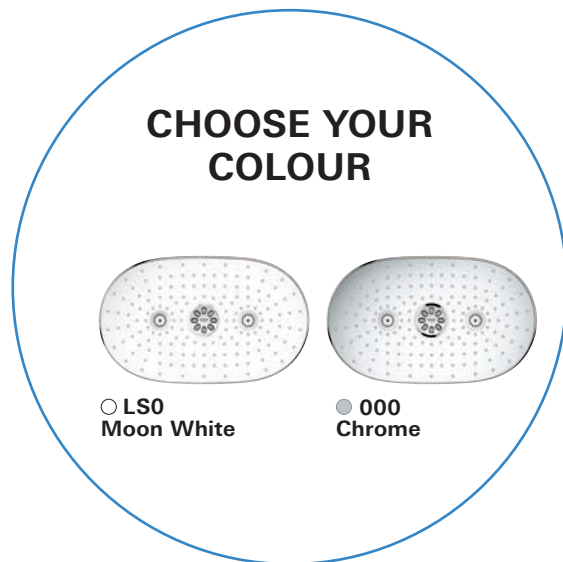

26 443 000 / LSO
Rainshower SmartControl 360 Duo
Combi shower system with
thermostat, exposed/concealed
Head shower sprays: GROHE
PureRain/GROHE Rain O² spray*
+ TrioMassage
Hand shower sprays:
Rain/ GROHE Rain O² spray