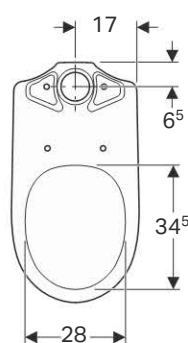

Geberit Abalona floor-standing WC for close-coupled exposed cistern, washdown, horizontal outlet, hidden fastening

Application purposes

- For close-coupled exposed cistern

Characteristics

- Floor-standing
- Washdown WC
- With flush rim

- Horizontal outlet
- Hidden fastening

Technical data

Material	Vitreous china

Scope of delivery

- Fastening material