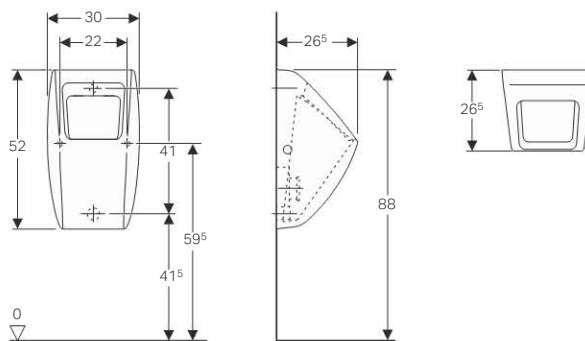

Accessories

Geberit waste outlet with external push-button waste plug

Application purposes

- For washbasins with overflow

Characteristics

- Push button waste plug, $\varnothing$ 1 1/4"

Art. no.

d, $\varnothing$
[mm]

500.055.00.1

60

Technical data

Material	Brass chrome-plated

Fastening set for Geberit wall-hung WCs and wall-hung bidets

Application purposes

- For wall-hung bidets and WCs

Scope of delivery

- Set of 2 pieces

Art. no.

500.105.00.1

Urinals

For concealed controls

Geberit iCon urinal for concealed urinal flush control, outlet to the rear

Application purposes

- For operating with automatic, water-saving flush
- For connecting to concealed urinal flush controls

Characteristics

- Wall-hung
- With flush rim

- Hidden trap
- Hidden fastening
- Easy to fasten thanks to Geberit fastening set Kerafix, for urinal

Technical data

Material	Vitreous china