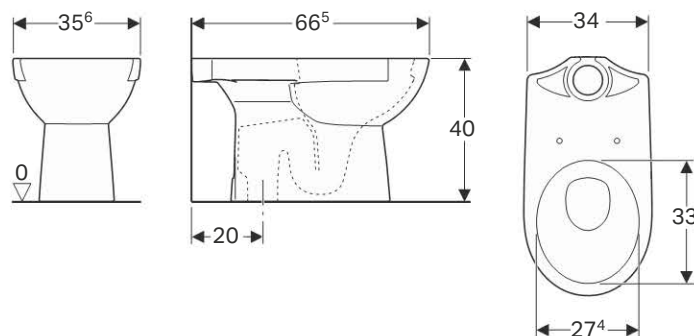

Geberit Abalona floor-standing WC for close-coupled exposed cistern, washdown, vertical outlet, hidden fastening

Application purposes

- For close-coupled exposed cistern

Characteristics

- Floor-standing
- Washdown WC
- With flush rim

- Vertical outlet
- Hidden fastening

Technical data

Material	Vitreous china

Scope of delivery

- Fastening material