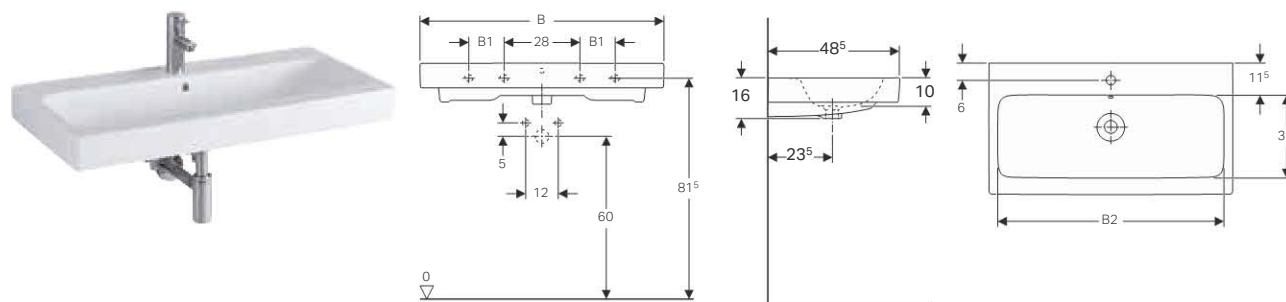

Washbasins

Geberit iCon washbasin

Characteristics

- Can be installed with a washbasin cabinet

Technical data

Art. no.	Surface / colour	B [cm]	B1 [cm]	B2 [cm]	Cabinet width [cm]	H [cm]	T [cm]	Tap hole	Overflow
500.450.01.1	white	60	-	54.5	59.5	16	48.5	centred	visible
500.463.01.1	white	60	-	54.5	59.5	16	48.5	without	visible
500.451.01.1	white	75	-	69	74	16	48.5	centred	visible
500.464.01.1	white	75	-	69	74	16	48.5	without	visible
500.452.01.1	white	90	13	84	89	16	48.5	centred	visible
500.465.01.1	white	90	13	84	89	16	48.5	without	visible
500.453.01.1	white	120	28	114.5	119	16	48.5	left and right	visible
500.462.01.1	white	120	28	114.5	119	16	48.5	without	visible