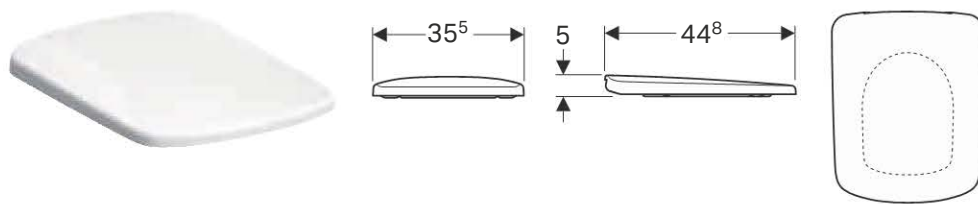

Geberit Abalona Square WC seat

Characteristics

- Overlapping WC lid

Technical data

Material	Duroplast

Art. no.	Surface / colour	Soft-closing mechanism	Fastening
500.332.01.1	white	no	from below
500.334.01.1	white	yes	from above
500.338.01.1	white	no	from above

Can be combined with

- Geberit Abalona Square floor-standing WC, washdown, back-to-wall, square design, Rimfree → p. 169
- Geberit Abalona Square wall-hung WC, washdown, small projection → p. 162
- Geberit Abalona Square floor-standing WC for close-coupled exposed cistern, washdown, square design, hidden fastening, Rimfree → p. 168
- Geberit Abalona Square wall-hung WC, washdown → p. 165
- Geberit Abalona Square wall-hung WC, washdown, Rimfree → p. 161

New