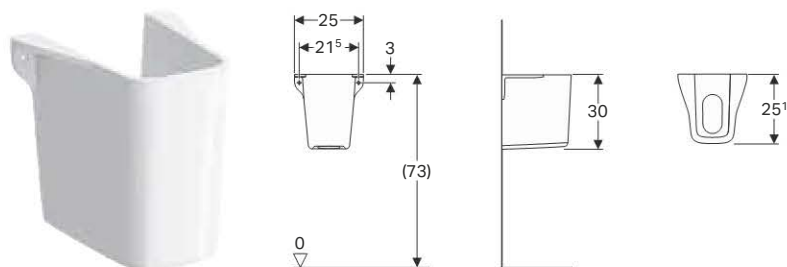

Geberit Abalona Square half pedestal for handrinse basins

Application purposes

- For handrinse basins

Technical data

Material	Vitreous china

Art. no.   Surface / colour

500.328.01.1   white

To order additionally

- Fastening material

Can be combined with

- Geberit Abalona Square handrinse basin → p. 144