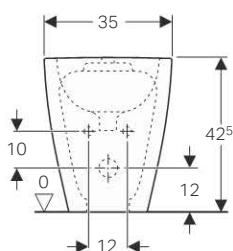

Floor-standing bidets

New

Geberit Acanto floor-standing bidet, back-to-wall

Characteristics

- Floor-standing
- Back-to-wall
- Hidden water supply connection
- Hidden fastening
- Small projection

Technical data

Material	Vitreous china

Scope of delivery

- Fastening material

Art. no.	Surface / colour	B [cm]	H [cm]	T [cm]	Overflow
500.603.01.1	white	35	42.5	51	visible

Bathtubs

Bathtubs made of acrylic

New