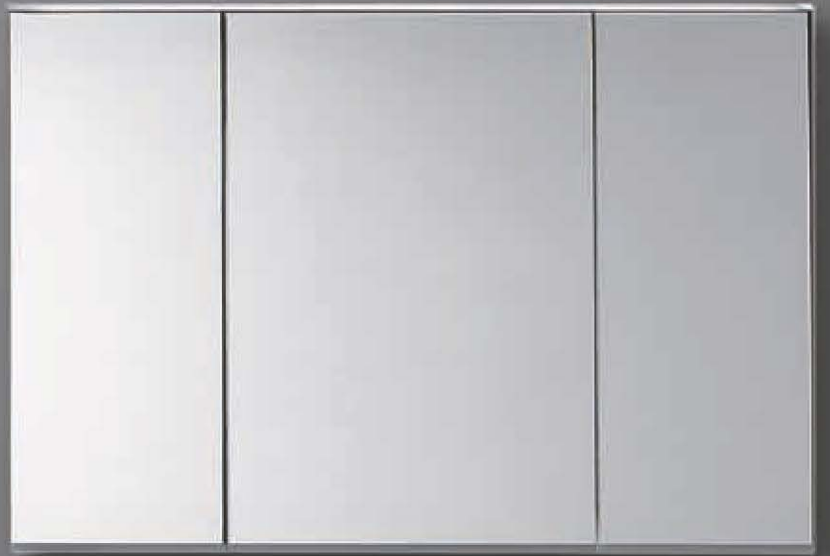

Product solutions

Option	192
Bathroom furniture	192
VariForm	195
Washbasins	195