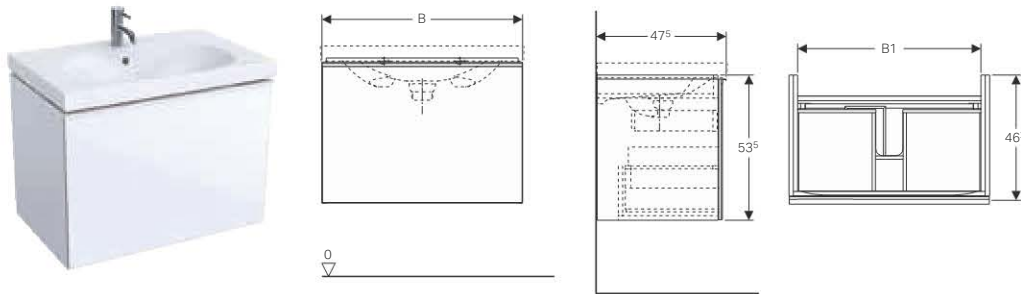

New

Geberit Acanto cabinet for washbasin, with one drawer and one internal drawer

Characteristics

- Wall-hung
- With one drawer
- With one internal drawer
- Opening via handle
- Drawer with self-closing
- Moisture-resistant
- Front made of chipboard with glass cover
- Delivered pre-assembled

Technical data

Material	Chipboard

Scope of delivery

- Fastening material

Art. no.	Surface / colour	B [cm]	B1 [cm]	Washbasin width [cm]	H [cm]	T [cm]
500.609.01.1	Body: high-gloss coated / white Drawers: shiny glass / white	59.5	53.1	60	53.5	47.5
500.609.16.7	Body: matt coated / black Drawers: shiny glass / black	59.5	53.1	60	53.5	47.5
500.609.JK.1	Body: matt coated / lava Drawers: shiny glass / lava	59.5	53.1	60	53.5	47.5
500.609.JL.1	Body: matt coated / sand grey Drawers: shiny glass / sand grey	59.5	53.1	60	53.5	47.5
500.610.01.1	Body: high-gloss coated / white Drawers: shiny glass / white	64	57.6	65	53.5	47.5
500.610.16.7	Body: matt coated / black Drawers: shiny glass / black	64	57.6	65	53.5	47.5
500.610.JK.1	Body: matt coated / lava Drawers: shiny glass / lava	64	57.6	65	53.5	47.5
500.610.JL.1	Body: matt coated / sand grey Drawers: shiny glass / sand grey	64	57.6	65	53.5	47.5
500.611.01.1	Body: high-gloss coated / white Drawers: shiny glass / white	74	67.6	75	53.5	47.5
500.611.16.7	Body: matt coated / black Drawers: shiny glass / black	74	67.6	75	53.5	47.5
500.611.JK.1	Body: matt coated / lava Drawers: shiny glass / lava	74	67.6	75	53.5	47.5
500.611.JL.1	Body: matt coated / sand grey Drawers: shiny glass / sand grey	74	67.6	75	53.5	47.5
500.612.01.1	Body: high-gloss coated / white Drawers: shiny glass / white	89	82.6	90	53.5	47.5
500.612.16.7	Body: matt coated / black Drawers: shiny glass / black	89	82.6	90	53.5	47.5
500.612.JK.1	Body: matt coated / lava Drawers: shiny glass / lava	89	82.6	90	53.5	47.5
500.612.JL.1	Body: matt coated / sand grey Drawers: shiny glass / sand grey	89	82.6	90	53.5	47.5

Can be combined with

- Geberit Acanto washbasin with shelf surface → p. 49
- Geberit Acanto vanity basin → p. 58
- Geberit Acanto washbasin with right shelf surface, easy fastening → p. 51
- Geberit Acanto washbasin with hidden overflow, shelf surface and drain cover → p. 54
- Geberit Acanto washbasin → p. 48
- Geberit Acanto washbasin with shelf surface, easy fastening → p. 50
- Geberit Acanto washbasin with hidden overflow and drain cover → p. 52