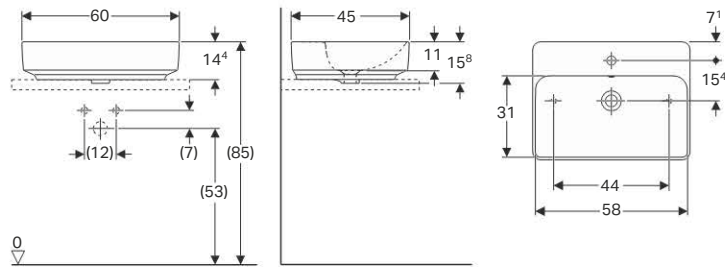

Geberit lay-on washbasin VariForm, rectangular, with tap hole bench

Application purposes

- For mounting on washbasin cabinets

Scope of delivery

- Fastening material

Art. no.	Surface / colour	B [cm]	H [cm]	T [cm]	Overflow
500.780.01.1	white	60	15.8	45	visible
500.781.01.1	white	60	15.8	45	without

N: New, available: 500.780.01.1 as of February 2018; 500.781.01.1 as of April 2018;