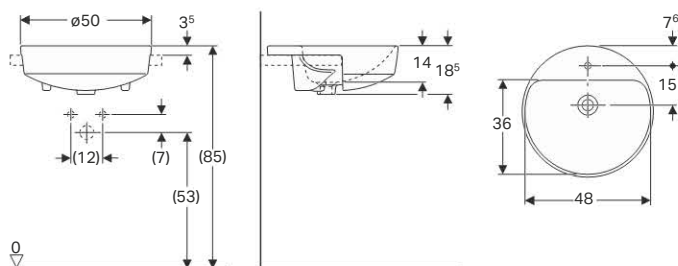

New

Geberit semirecessed washbasin VariForm, round

Application purposes

- For mounting in a worktop

Technical data

Material	Vitreous china

Scope of delivery

- Fastening material

Art. no.	Surface / colour	D [cm]	H [cm]	Tap hole	Overflow
500.782.01.1	white	50	18.5	centred	visible
500.783.01.1	white	50	18.5	left and right	visible

N: New, available: 500.782.01.1 as of February 2018; 500.783.01.1 as of April 2018;