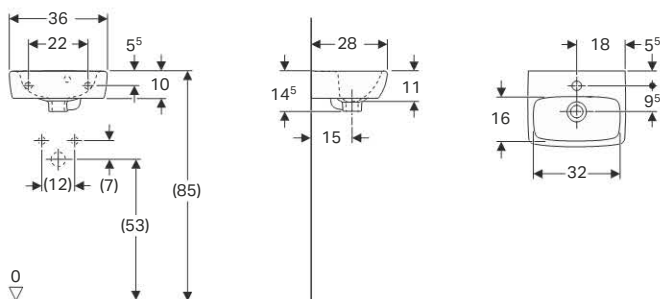

Washbasins

Handrinse basins

Geberit Abalona Square handrinse basin, asymmetrical overflow

Characteristics

- Asymmetrical overflow

Technical data

Material	Vitreous china

Art. no.	Surface / colour	B [cm]	H [cm]	T [cm]	Tap hole	Overflow
500.316.01.1	white	36	14.85	28	centred	visible

Can be combined with

- Geberit Abalona Square full pedestal → p. 119

Accessories

- Geberit waste outlet with external push-button waste plug → p. 11
- Geberit waste outlet with internal push-button waste plug → p. 24
- Geberit bottle trap with dip tube, for washbasin, horizontal outlet → p. 12
- Fastening set for Geberit handrinse basins → p. 13

- Geberit drain valve with waste plug and chain only for handrinse basins with two tap holes