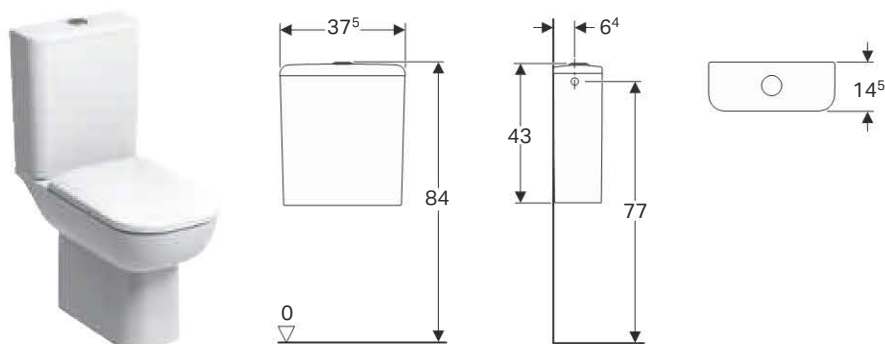

261.483.11.1

white alpine

Exposed Cisterns

Exposed cisterns for WCs, made of ceramic

Geberit Smyle Square exposed cistern, close-coupled, dual flush, lateral water supply connection

Characteristics

- Close-coupled
- Dual flush
- Water supply connection on the left/right