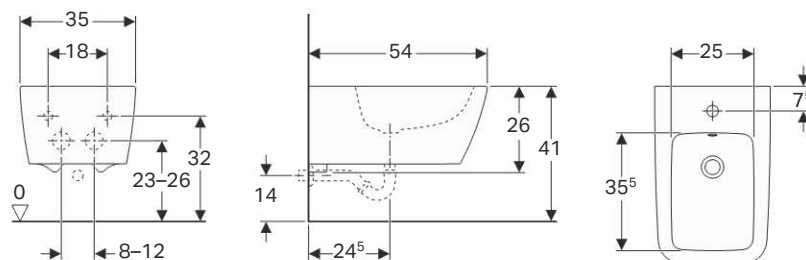

Geberit iCon Square wall-hung bidet

Application purposes

- For single-hole taps with flexible hoses

Characteristics

- Wall-hung
- Hidden water supply connection
- Hidden fastening

Technical data

Material	Vitreous china

Scope of delivery

- Fastening material

Art. no.	Surface / colour	B [cm]	H [cm]	T [cm]	Overflow
500.403.01.1	white	35	23.5	54	visible

Accessories

- Fastening set for Geberit wall-hung WCs and wall-hung bidets → p. 22