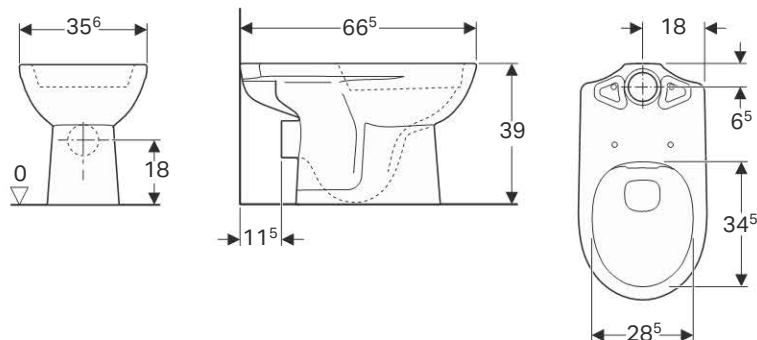

Floor-standing WCs

Geberit Abalona floor-standing WC for close-coupled exposed cistern, washdown, Rimfree

Application purposes

- For close-coupled exposed cistern

Characteristics

- Floor-standing
- Washdown WC
- Rimfree
- Horizontal outlet

Technical data

Material	Vitreous china

Scope of delivery

- Fastening material

Art. no.	Surface / colour	B [cm]	H [cm]	T [cm]
500.283.01.1	white	35.6	39	66.5

To order additionally

- Cistern
- WC seat

Can be combined with

- Geberit Abalona Square exposed cistern, close-coupled, dual flush, bottom water supply connection → p. 186
- Geberit Abalona Square exposed cistern, close-coupled, dual flush, lateral water supply connection → p. 185
- Geberit Abalona exposed cistern, close-coupled, dual flush, bottom water supply connection → p. 186
- Geberit Abalona exposed cistern, close-coupled, dual flush, lateral water supply connection → p. 187
- Geberit Abalona WC seat, hinges made of plastic → p. 172
- Geberit Abalona WC seat → p. 174
- Geberit Abalona WC seat, quick-release hinges → p. 174
- Geberit Abalona WC seat, seat ring for children → p. 173