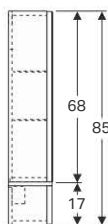

Accessories

- Geberit Abalona towel hook → p. 160
- Geberit Abalona wall panel → p. 188

New

Geberit Abalona mirror cabinet, one door and two pull-down doors

Characteristics

- Wall-hung
- With one door and two pull-down doors
- Door with soft closing
- Pull-down door with push-to-open
- With two movable shelves
- Left or right hinge side
- Delivered pre-assembled

Technical data

Material	Chipboard

Scope of delivery

- Fastening material
- 2 movable shelves

Art. no.	Surface / colour	B [cm]	B1 [cm]	H [cm]	T [cm]
500.185.01.1	white	70.8	25.8	85	17.6
500.186.01.1	white	70.8	25.8	85	17.6

Available as of April 2018

Accessories

- Geberit Abalona towel hook → p. 160
- Geberit Abalona wall panel → p. 188

New