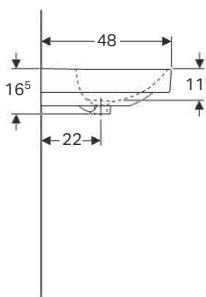

Geberit Smyle Square washbasin

Characteristics

- Can be installed with a washbasin cabinet

Technical data

Material	Vitreous china

Art. no.	Surface / colour	B [cm]	B1 [cm]	B2 [cm]	Cabinet width [cm]	H [cm]	T [cm]	Tap hole	Overflow
500.229.01.1	white	60	-	56.8	57	16.5	48	centred	visible
500.249.01.1	white	75	-	71.5	72	16.5	48	centred	visible
500.250.01.1	white	90	13	86.8	87	16.5	48	without	visible
500.251.01.1	white	90	13	86.8	87	16.5	48	centred	visible
500.252.01.1	white	90	13	86.8	87	16.5	48	left and right	visible
500.225.01.1	white	120	28	116.8	117	16.5	48	without	visible
500.226.01.1	white	120	28	116.8	117	16.5	48	centred	visible
500.253.01.1	white	120	28	116.8	117	16.5	48	left and right	visible

Can be combined with

- Geberit Smyle cabinet for washbasin, with two drawers → p. 124

Accessories

- Geberit waste outlet with external push-button waste plug → p. 11
- Geberit bottle trap with dip tube, for washbasin, horizontal outlet → p. 12
- Geberit bottle trap with dip tube for washbasin, space-saving model, horizontal outlet → p. 12
- Fastening set for Geberit washbasins → p. 12

- Geberit Abalona Square full pedestal only for washbasins 60 cm
- Geberit Abalona full pedestal only for washbasins 75–120 cm
- Washbasins 60 and 75 cm are fastened with 2 hanger bolts
- Washbasins 90 and 120 cm are fastened with 4 hanger bolts