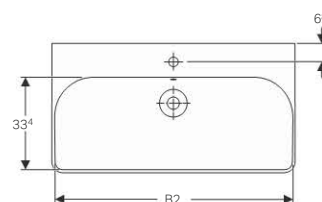

Geberit Smyle Square washbasin

Characteristics

- Can be installed with a washbasin cabinet

Technical data

Material	Vitreous china

Art. no.	Surface / colour	B [cm]	B1 [cm]	B2 [cm]	Cabinet width [cm]	H [cm]	T [cm]	Tap hole	Overflow
500.229.01.1	white	60	-	56.8	57	16.5	48	centred	visible
500.249.01.1	white	75	-	71.5	72	16.5	48	centred	visible
500.250.01.1	white	90	13	86.8	87	16.5	48	without	visible
500.251.01.1	white	90	13	86.8	87	16.5	48	centred	visible
500.252.01.1	white	90	13	86.8	87	16.5	48	left and right	visible
500.225.01.1	white	120	28	116.8	117	16.5	48	without	visible
500.226.01.1	white	120	28	116.8	117	16.5	48	centred	visible
500.253.01.1	white	120	28	116.8	117	16.5	48	left and right	visible

Can be combined with

- Geberit Smyle cabinet for washbasin, with two drawers → p. 124

Accessories

- Geberit waste outlet with external push-button waste plug → p. 11
- Geberit bottle trap with dip tube, for washbasin, horizontal outlet → p. 12
- Geberit bottle trap with dip tube for washbasin, space-saving model, horizontal outlet → p. 12
- Fastening set for Geberit washbasins → p. 12

- Geberit Abalona Square full pedestal only for washbasins 60 cm
- Geberit Abalona full pedestal only for washbasins 75–120 cm
- Washbasins 60 and 75 cm are fastened with 2 hanger bolts
- Washbasins 90 and 120 cm are fastened with 4 hanger bolts