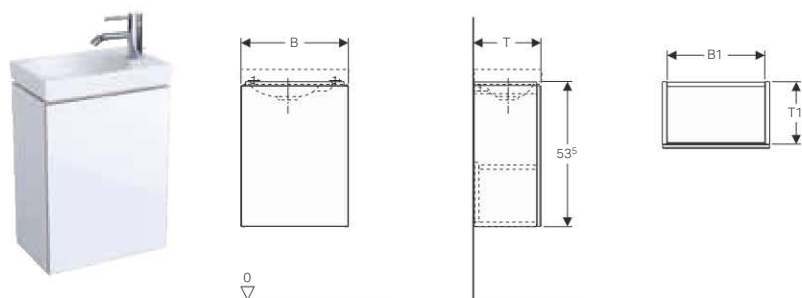

Scope of delivery

- Seals
- Connection bend with union nut

Bathroom furniture

Washbasin cabinets

New

Geberit Acanto cabinet for handrinse basin, with one door

Characteristics

- Wall-hung
- With one door
- Opened using push-to-open mechanism
- Left or right hinge side
- Moisture-resistant
- Front made of chipboard with glass cover
- Delivered pre-assembled