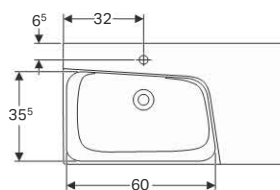

Geberit Xeno² washbasin with shelf surface

Characteristics

- Can be installed with a washbasin cabinet
- Asymmetrical

Technical data

Material	Fine fireclay

Art. no.	Surface / colour	B [cm]	H [cm]	T [cm]	Tap hole	Overflow	Shelf space
500.533.01.1	KeraTect / white	90	14	48	left	without	right
500.534.01.1	KeraTect / white	90	14	48	without	without	right
500.535.01.1	KeraTect / white	90	14	48	right	without	left
500.536.01.1	KeraTect / white	90	14	48	without	without	left

Can be combined with

- Geberit Xeno² cabinet for washbasin with shelf surface, with one drawer → p. 36
- Geberit Xeno² cabinet for washbasin with shelf surface, with two drawers → p. 36

Accessories

- Geberit bottle trap with dip tube, for washbasin, horizontal outlet → p. 12
- Geberit waste outlet with free outlet → p. 11
- Geberit washbasin connector Clou with lever actuation → p. 11
- Geberit bottle trap with dip tube for washbasin, space-saving model, horizontal outlet → p. 12
- Fastening set for Geberit washbasins → p. 12

- Geberit drain valve with free outlet only for washbasins without tap hole
- Geberit washbasin connector Clou with lever actuation only for washbasins with one tap hole. Compatible with washbasins with one tap hole only when installed without cabinet