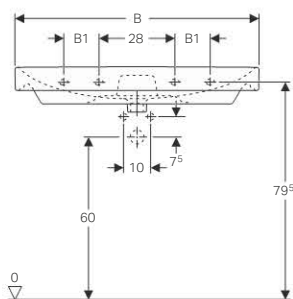

Geberit Smyle Square washbasin

Characteristics

- Can be installed with a washbasin cabinet

Technical data

Material	Vitreous china

Art. no.	Surface / colour	B [cm]	B1 [cm]	B2 [cm]	Cabinet width [cm]	H [cm]	T [cm]	Tap hole	Overflow
500.229.01.1	white	60	-	56.8	57	16.5	48	centred	visible
500.249.01.1	white	75	-	71.5	72	16.5	48	centred	visible
500.250.01.1	white	90	13	86.8	87	16.5	48	without	visible
500.251.01.1	white	90	13	86.8	87	16.5	48	centred	visible
500.252.01.1	white	90	13	86.8	87	16.5	48	left and right	visible
500.225.01.1	white	120	28	116.8	117	16.5	48	without	visible
500.226.01.1	white	120	28	116.8	117	16.5	48	centred	visible
500.253.01.1	white	120	28	116.8	117	16.5	48	left and right	visible

Can be combined with

- Geberit Smyle cabinet for washbasin, with two drawers → p. 124

Accessories

- Geberit waste outlet with external push-button waste plug → p. 11
- Geberit bottle trap with dip tube, for washbasin, horizontal outlet → p. 12
- Geberit bottle trap with dip tube for washbasin, space-saving model, horizontal outlet → p. 12
- Fastening set for Geberit washbasins → p. 12

- Geberit Abalona Square full pedestal only for washbasins 60 cm
- Geberit Abalona full pedestal only for washbasins 75–120 cm
- Washbasins 60 and 75 cm are fastened with 2 hanger bolts
- Washbasins 90 and 120 cm are fastened with 4 hanger bolts