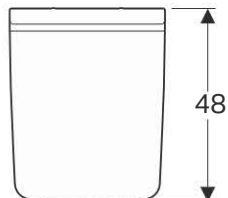

WC seats

Geberit Xeno² WC seat

Characteristics

- Overlapping WC lid

Technical data

Material	Duroplast

Art. no.	Surface / colour	Soft-closing mechanism	Fastening	Hinge material
500.537.01.1	white	yes	from above	Brass chrome-plated