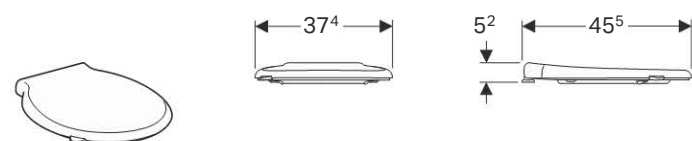

Geberit Abalona WC seat, barrier-free

Characteristics

- Overlapping WC lid

Technical data

Material	Duroplast

Art. no.	Surface / colour	Soft-closing mechanism	Fastening	Hinge material
500.133.00.1	white	no	from below	Stainless steel

Available as of April 2018