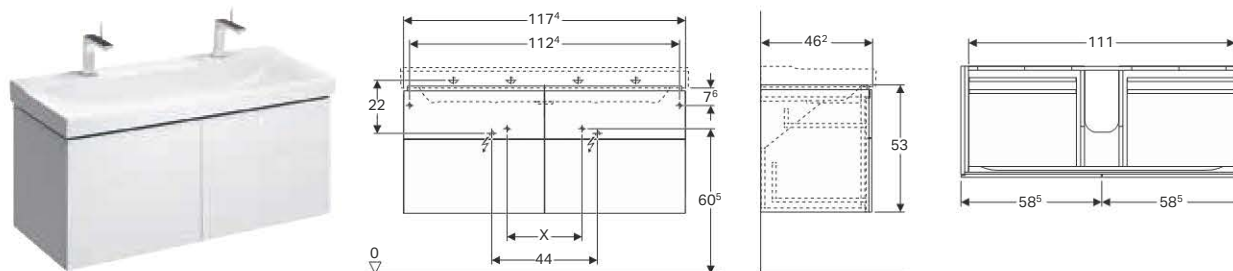

Can be combined with

- Geberit Xeno² washbasin → p. 30

Accessories

- Accessory overview: Bathroom furniture

Geberit Xeno² cabinet for washbasin with width from 120 cm, with four drawers

Characteristics

- Wall-hung
- With four drawers
- Opened using push-to-open mechanism
- Drawer with antislip mat
- Drawer with LED lighting
- Moisture-resistant
- Delivered pre-assembled