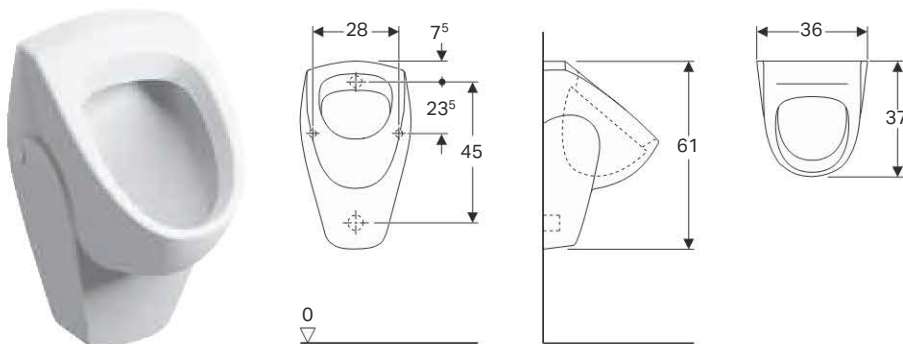

Urinals

For concealed controls

Geberit Abalona urinal, inlet from the rear, outlet to the rear

Application purposes

- For operating with automatic, water-saving flush
- For connecting to concealed urinal flush controls

Characteristics

- Wall-hung
- With flush rim

- Hidden trap

- Hidden fastening

- Easy to fasten thanks to Geberit fastening set Kerafix, for urinal

Technical data

Material	Vitreous china