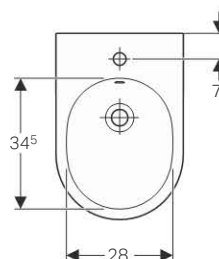

Art. no.	Surface / colour	B [cm]	H [cm]	T [cm]	Overflow
500.601.01.1	white	35	29	51	visible

Accessories

- Fastening set for Geberit wall-hung WCs and wall-hung bidets → p. 22

Floor-standing bidets

New

Geberit Acanto floor-standing bidet, back-to-wall