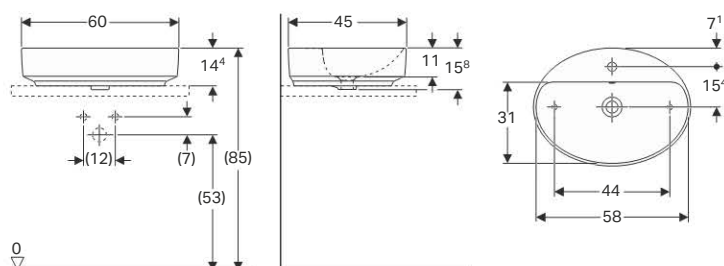

Scope of delivery

- Fastening material

Art. no.	Surface / colour	B [cm]	H [cm]	T [cm]	Overflow
500.771.01.1	white	55	15.8	40	without

Available as of February 2018

New

Geberit lay-on washbasin VariForm, oval, with tap hole bench