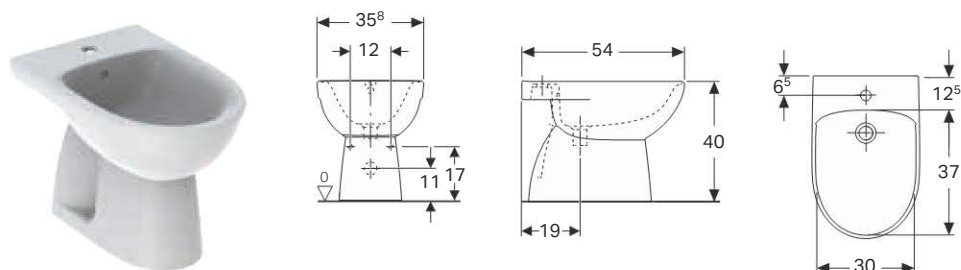

Floor-standing bidets

Geberit Abalona floor-standing bidet, freestanding, hidden fastening

Characteristics

- Floor-standing
- Freestanding
- Hidden fastening

Technical data

Material	Vitreous china

Scope of delivery

- Fastening material

Art. no.	Surface / colour	B [cm]	H [cm]	T [cm]	Overflow
500.288.01.1	white	35	39	54	visible