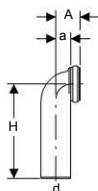

Accessories

Geberit connection bend 90°

Application purposes

- For floor-standing WCs with horizontal and open outlet
  ø 105 mm

Technical data

Material	PP

Scope of delivery

- Sleeve made of EPDM

Art. no.	Surface / colour	d, ø [mm]	A [cm]	a [cm]	H [cm]
152.610.11.1	white alpine	110	9	7	35