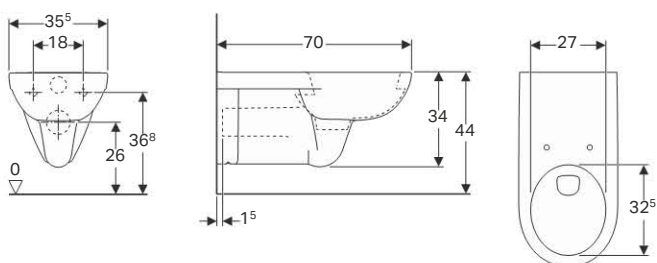

Geberit Abalona wall-hung WC, washdown, large projection

Application purposes

- For concealed cisterns
- For pressure flushing valves
- Suitable for use by wheelchair users

- With flush rim
- Class 1, full flush volume 6 or 4.5 l, in accordance with EN 997
- Large projection

Characteristics

- Wall-hung
- Washdown WC

Technical data

Material	Vitreous china