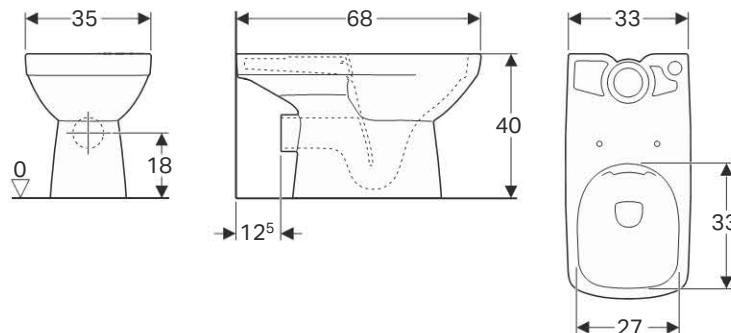

New

Geberit Abalona Square floor-standing WC for close-coupled exposed cistern, washdown, square design, hidden fastening, Rimfree

Application purposes

- For close-coupled exposed cistern

Characteristics

- Floor-standing
- Washdown WC
- Rimfree

- Horizontal outlet
- Hidden fastening

Technical data

Material	Vitreous china

Scope of delivery

- Fastening material

Art. no.   Surface / colour

		B [cm]	H [cm]	T [cm]
500.152.01.1	white	35	40	68

Available as of April 2018

To order additionally

- Cistern
- WC seat

Can be combined with

- Geberit Abalona Square exposed cistern, close-coupled, dual flush, bottom water supply connection → p. 186
- Geberit Abalona Square exposed cistern, close-coupled, dual flush, lateral water supply connection → p. 185
- Geberit Abalona Square WC seat → p. 175
- Geberit Abalona Square WC seat, quick-release hinges → p. 173

New