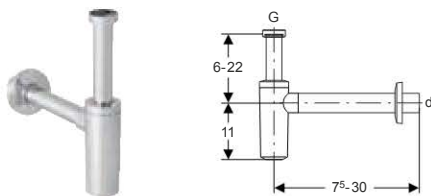

Fastening set for Geberit washbasins

Application purposes

- For fastening Geberit washbasins on solid walls

Scope of delivery

- Set of 2 pieces

Art. no.

500.121.00.1

Geberit bottle trap with dip tube, for washbasin, horizontal outlet