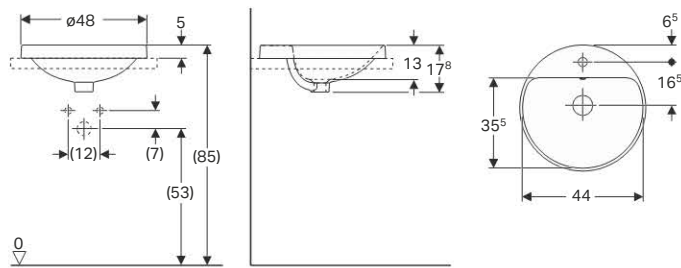

New

Geberit countertop washbasin VariForm, round, with tap hole bench

Application purposes

- For mounting in a worktop

Art. no.	Surface / colour	D [cm]	H [cm]	Overflow
500.704.01.1	white	48	17.8	visible
500.705.01.1	Bottom side: glazed / white	48	17.8	visible
500.706.01.1	white	48	17.8	without
500.707.01.1	Bottom side: glazed / white	48	17.8	without

N: New, available: 500.704.01.1 as of February 2018; 500.705.01.1 as of July 2018; 500.706.01.1 as of April 2018; 500.707.01.1 as of July 2018;

New