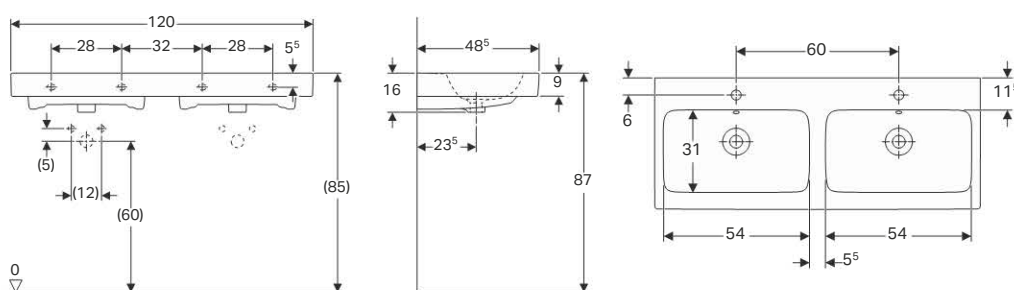

Double washbasins

Geberit iCon double washbasin

Characteristics

- Can be installed with a washbasin cabinet

Technical data

Material	Fine fireclay

Art. no.	Surface / colour	B [cm]	H [cm]	T [cm]	Tap hole	Overflow
500.455.01.1	white	120	16	48.5	left and right	visible

Can be combined with

- Geberit iCon cabinet for double washbasin, with two drawers → p. 87
- Geberit iCon cabinet for double washbasin, with four drawers → p. 88

Accessories

- Geberit bottle trap with dip tube, for washbasin, horizontal outlet → p. 12
- Geberit waste outlet with external push-button waste plug → p. 11
- Geberit bottle trap with dip tube for washbasin, space-saving model, horizontal outlet → p. 12
- Fastening set for Geberit washbasins → p. 12