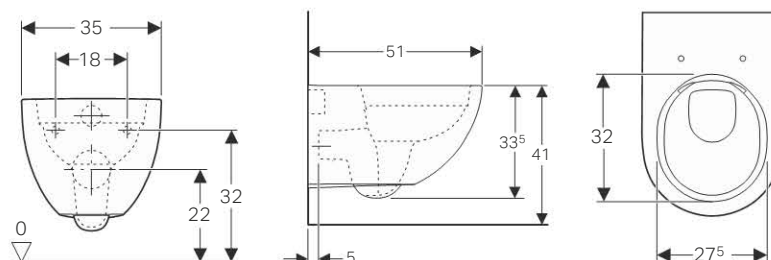

WCs

Wall-hung WCs

New

Geberit Acanto wall-hung WC, washdown, Rimfree

Application purposes

- For concealed cisterns
- For concealed flushing valves

Characteristics

- Wall-hung
- Washdown WC

- Rimfree
- Hidden fastening

Technical data

Material	Vitreous china

Scope of delivery

- Fastening material

Art. no.	Surface / colour	B [cm]	H [cm]	T [cm]
500.600.01.1	white	35	33.5	51

To order additionally

- WC seat

Can be combined with

- Geberit Acanto WC seat → p. 72

Accessories

- Fastening set for Geberit wall-hung WCs and wall-hung bidets → p. 22