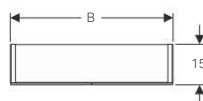

Geberit mirror cabinet Option, with lighting, two doors

Characteristics

- LED lighting
- Indirect lighting
- Touch-sensor switch for the upper light
- Touch-sensor switch for the bottom light
- Power socket
- Mirrored body
- With two doors
- Doors mirrored on both sides
- Movable glass shelves

Technical data

Protection class	II
Protection degree	IP44
Nominal voltage	230 V AC
Mains frequency	50 Hz
Material	Glass
Energy efficiency class	A++
Light colour	4200 K

Scope of delivery

- 2 glass shelves
- Fastening material

Art. no.	Surface / colour	B [cm]	B1 [cm]	B2 [cm]	B3 [cm]	H [cm]	T [cm]	Power consumption [W]	Plug type	Luminous flux, [lm]	
										above	below
500.582.00.1	Body: outside mirrored Doors: inside and outside mirrored	60	55.8	37	29.8	70	15	7.15	CEE 7/16	935	350
500.583.00.1	Body: outside mirrored Doors: inside and outside mirrored	90	85.8	67	44.8	70	15	11.05		1445	560

Accessories

- Accessory overview: Bathroom furniture