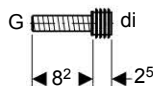

Geberit flush bend extension with sleeve

Application purposes

- For urinals with inlet connector with sleeve, plug-in

Technical data

Material	Brass

Art. no.	G ["]	di, ø [mm]
119.702.00.1	1/2	35