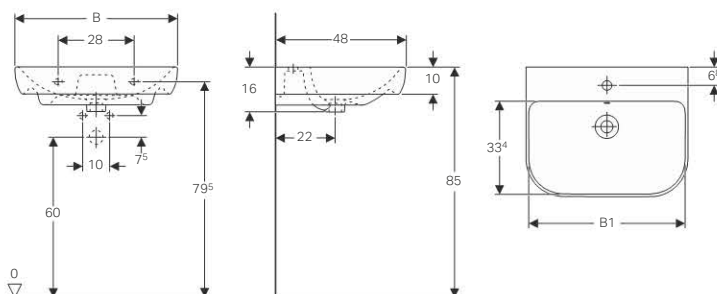

Washbasins

Geberit Smyle washbasin

Technical data

Material	Vitreous china

Art. no.	Surface / colour	B [cm]	B1 [cm]	H [cm]	T [cm]	Tap hole	Overflow
500.227.01.1	white	55	51.5	16.5	48	centred	visible
500.228.01.1	white	60	56.8	16.5	48	centred	visible
500.230.01.1	white	65	61.8	16.5	48	centred	visible
500.248.01.1	white	70	66.8	16.5	48	centred	visible

Can be combined with

- Geberit Abalona full pedestal → p. 118
- Geberit Smyle half pedestal → p. 119

Accessories

- Geberit waste outlet with external push-button waste plug → p. 11
- Geberit bottle trap with dip tube, for washbasin, horizontal outlet → p. 12
- Fastening set for Geberit washbasins → p. 12