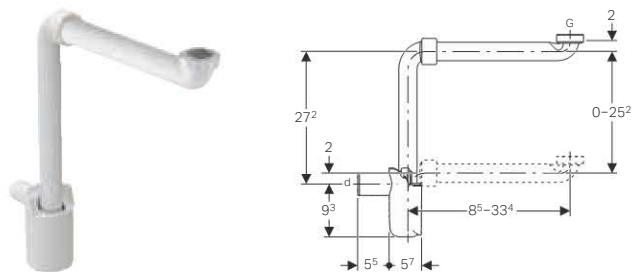

Material	Plastic
----------	---------

Scope of delivery

- Wall collar

Geberit bottle trap with dip tube for washbasin, space-saving model, horizontal outlet

Application purposes

- For space-saving connection of washbasins in bathroom furniture