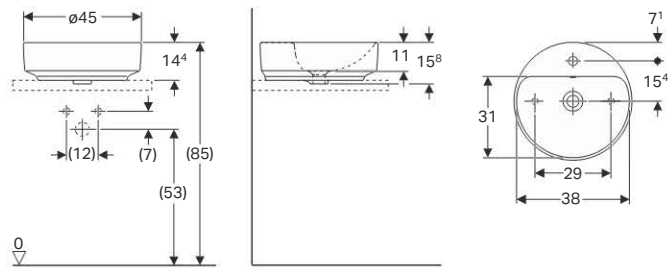

New

Geberit lay-on washbasin VariForm, round, with tap hole bench

Application purposes

- For mounting on washbasin cabinets

Scope of delivery

- Fastening material

Art. no.	Surface / colour	D [cm]	H [cm]	Overflow
500.769.01.1	white	45	15.8	visible
500.770.01.1	white	45	15.8	without

N: New, available: 500.769.01.1 as of February 2018; 500.770.01.1 as of April 2018;

New