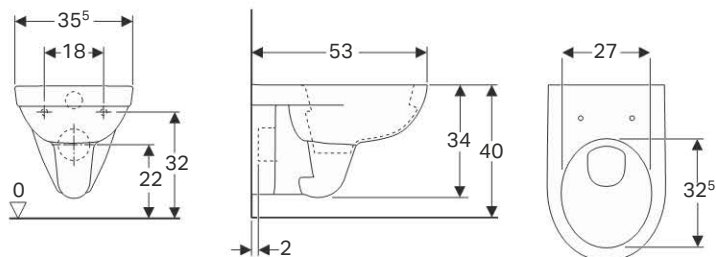

Geberit Abalona wall-hung WC, washdown

Application purposes

- For concealed cisterns
- For pressure flushing valves

Characteristics

- Wall-hung
- Washdown WC

- With flush rim
- Class 1, full flush volume 6 or 4.5 l, in accordance with EN 997

Technical data

Material	Vitreous china

Art. no.	Surface / colour	B [cm]	H [cm]	T [cm]
500.260.01.1	white	35.5	34	53

To order additionally

- WC seat

Can be combined with

- Geberit Abalona WC seat, hinges made of plastic → p. 172
- Geberit Abalona WC seat → p. 174
- Geberit Abalona WC seat, quick-release hinges → p. 174
- Geberit Abalona WC seat, seat ring for children → p. 173

Accessories

- Fastening set for Geberit wall-hung WCs and wall-hung bidets → p. 22