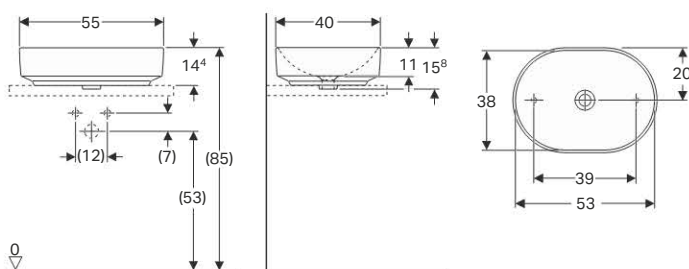

New

Geberit lay-on washbasin VariForm, elliptic

Application purposes

- For mounting on washbasin cabinets

Scope of delivery

- Fastening material

Art. no.	Surface / colour	B [cm]	H [cm]	T [cm]	Overflow
500.774.01.1	white	55	15.8	40	without

Available as of February 2018

New