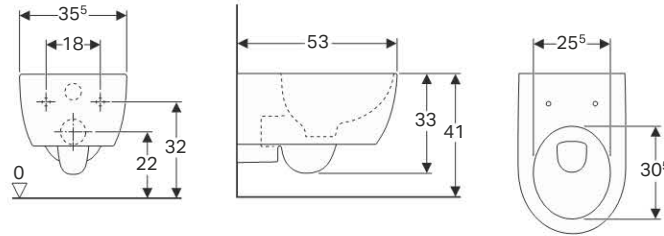

Geberit iCon wall-hung WC, washdown

Application purposes

- For concealed cisterns
- For pressure flushing valves

Characteristics

- Wall-hung
- Washdown WC
- With flush rim

Art. no. Surface / colour

500.400.01.1 white

- Class 1, full flush volume 6 or 4.5 l, in accordance with EN 997
- Hidden fastening

Technical data

Material	Vitreous china

Scope of delivery

- Fastening material

	B	H	T
	[cm]	[cm]	[cm]
500.400.01.1	35.5	33	53

To order additionally

- WC seat

Can be combined with

- Geberit iCon WC seat → p. 101
- Geberit iCon WC seat, slim design → p. 102

Accessories

- Fastening set for Geberit wall-hung WCs and wall-hung bidets → p. 22
- Geberit connection set for wall-hung WC, length 30 cm → p. 22

- May require: Geberit connection set for wall-hung WC, length 30 cm