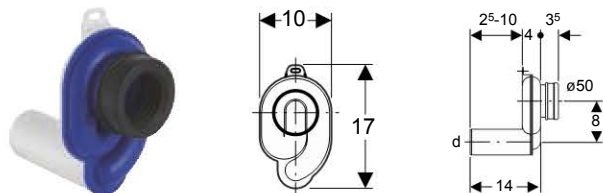

Geberit fastening set for urinal, Kerafix

Application purposes

- For fastening Geberit iCon, Geberit Smyle and Geberit Abalona urinals on solid walls

Characteristics

- With white cover caps for covering the fastening

Scope of delivery

- Set of 2 pieces

Art. no.

500.123.00.1

Geberit concealed cistern for urinal

Application purposes

- For installation in part- or room-height prewall installations
- For automatic flush actuation of urinals

Characteristics

- Flush interval controlled by refilling rate
- Adjustable refilling rate

Technical data

Flush volume	4.5 l
Material	Plastic

Art. no.

500.091.00.1

Geberit urinal trap, horizontal outlet

Application purposes

- For urinals with outlet to the rear
- For urinals with flush volume 1–4 litres

Technical data

Depth of water seal	50 mm
Material	Plastic

Scope of delivery

- Sleeve made of EPDM

Art. no.

Surface / colour

152.950.11.1

white alpine

d, ø
[mm]

50