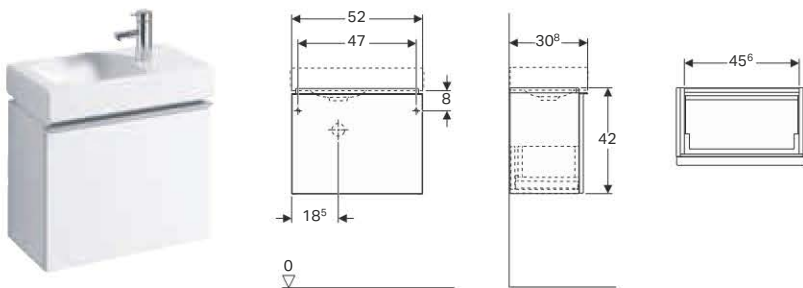

Can be combined with

- iCon handrinse basin

Geberit iCon cabinet for handrinse basin, with one drawer

Characteristics

- Wall-hung
- With one drawer
- Opening via handle
- Drawer with self-closing
- Moisture-resistant
- Delivered pre-assembled