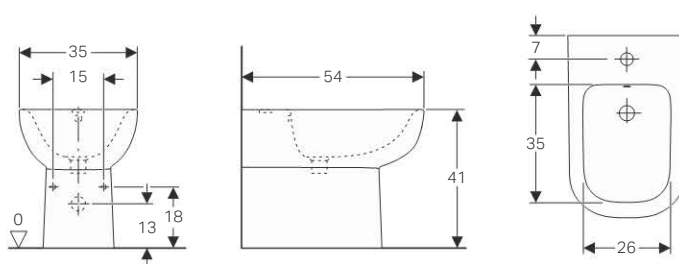

Floor-standing bidets

Geberit Smyle floor-standing bidet, back-to-wall

Characteristics

- Floor-standing
- Back-to-wall
- Hidden water supply connection
- Hidden fastening

Technical data

Material	Vitreous china

Scope of delivery

- Fastening material

Art. no.	Surface / colour	B [cm]	H [cm]	T [cm]	Overflow
500.217.01.1	white	35	41	54	visible

Accessories

Geberit waste outlet with external push-button waste plug

Application purposes

- For washbasins with overflow

Characteristics

- Push button waste plug, $\varnothing$ 1 1/4"

Technical data

Material	Brass chrome-plated

Art. no.	d, $\varnothing$ [mm]
500.055.00.1	60