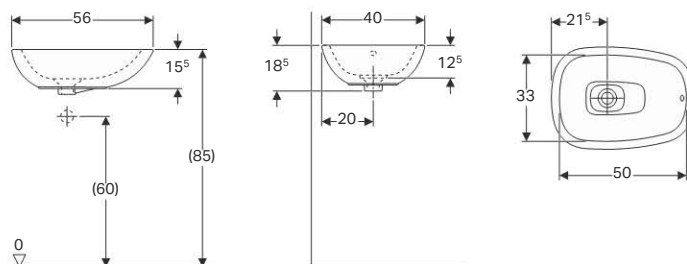

Geberit Citterio lay-on washbasin with waste outlet

Application purposes

- For mounting on washbasin cabinets

Characteristics

- Asymmetrical

Technical data

Material	Vitreous china

Scope of delivery

- Drain cover
- Fastening material
- Waste outlet

Art. no.	Surface / colour	B [cm]	H [cm]	T [cm]	Tap hole	Overflow
500.543.01.1	KeraTect / white	56	18.5	40	without	visible

Can be combined with

- Geberit Citterio cabinet for lay-on washbasin, with one drawer → p. 16
- Geberit Citterio cabinet for lay-on washbasin, with two drawers and shelf surface → p. 16

Accessories

- Geberit bottle trap with dip tube, for washbasin, horizontal outlet → p. 12
- Geberit bottle trap with dip tube for washbasin, space-saving model, horizontal outlet → p. 12
- Geberit waste outlet with free outlet → p. 11