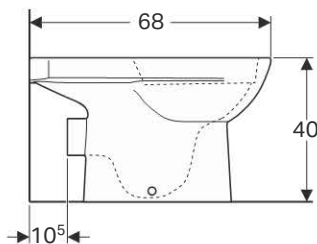

To order additionally

- WC seat

Can be combined with

- Geberit Abalona Square WC seat → p. 175
- Geberit Abalona Square WC seat, quick-release hinges → p. 173

Geberit Abalona floor-standing WC for close-coupled exposed cistern, washdown, hidden fastening, Rimfree