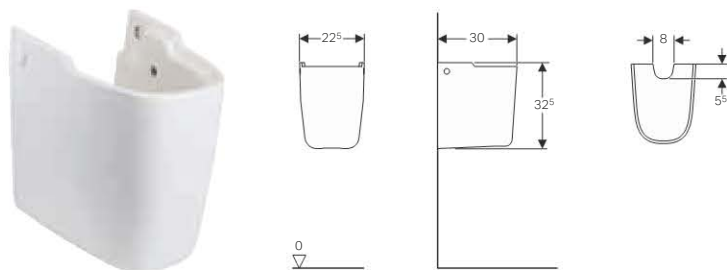

Geberit Smyle half pedestal

Application purposes

- For washbasins with a width of 55 cm or more

Technical data

Material	Vitreous china

Scope of delivery

- Fastening material

Art. no.	Surface / colour
500.576.01.1	white

Can be combined with

- Geberit Smyle washbasin → p. 115
- Geberit Smyle Square double washbasin → p. 116
- Smyle Square washbasin