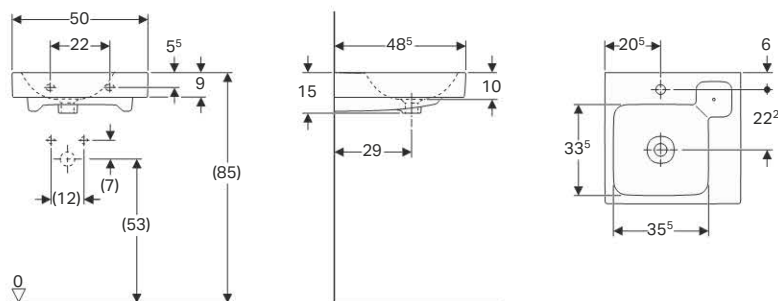

Geberit iCon washbasin with decorative dish

Characteristics

- Can be installed with a washbasin cabinet
- Asymmetrical
- Decorative dish inserted

Technical data

Material	Fine fireclay

Scope of delivery

- Decorative dish

Art. no.	Surface / colour	B [cm]	H [cm]	T [cm]	Tap hole	Overflow	Shelf space	Decorative dish
500.456.01.1	white	50	15	48.5	left	visible	right	right
500.458.01.1	white	50	15	48.5	right	visible	left	left

Can be combined with

- Geberit iCon cabinet for two washbasins, with two drawers and shelf surface → p. 88
- Geberit iCon cabinet for washbasin, with one drawer and shelf surface → p. 86

Accessories

- Geberit bottle trap with dip tube, for washbasin, horizontal outlet → p. 12
- Geberit waste outlet with external push-button waste plug → p. 11
- Geberit bottle trap with dip tube for washbasin, space-saving model, horizontal outlet → p. 12
- Fastening set for Geberit handrinse basins → p. 13