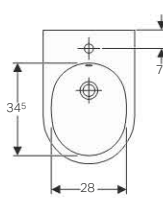

Geberit Acanto wall-hung bidet

Characteristics

- Wall-hung
- Hidden water supply connection
- Hidden fastening

Technical data

Material	Vitreous china

Art. no.	Surface / colour	B [cm]	H [cm]	T [cm]	Overflow
500.601.01.1	white	35	29	51	visible

Accessories

- Fastening set for Geberit wall-hung WCs and wall-hung bidets → p. 22