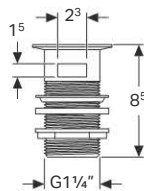

Accessories

Geberit waste outlet with internal push-button waste plug

Application purposes

- For washbasins with overflow

Characteristics

- Push button waste plug, $\varnothing$ 1 1/4"

Technical data

Material	Brass chrome-plated

Art. no.	d, $\varnothing$ [mm]
500.087.00.1	60