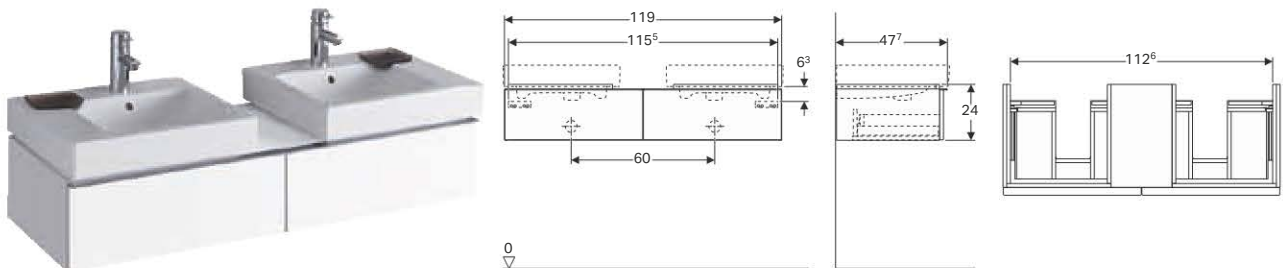

Can be combined with

- Geberit iCon double washbasin → p. 82

Geberit iCon cabinet for two washbasins, with two drawers and shelf surface

Characteristics

- Wall-hung
- With two drawers
- Opening via handle
- Drawer with self-closing
- Moisture-resistant
- Delivered pre-assembled