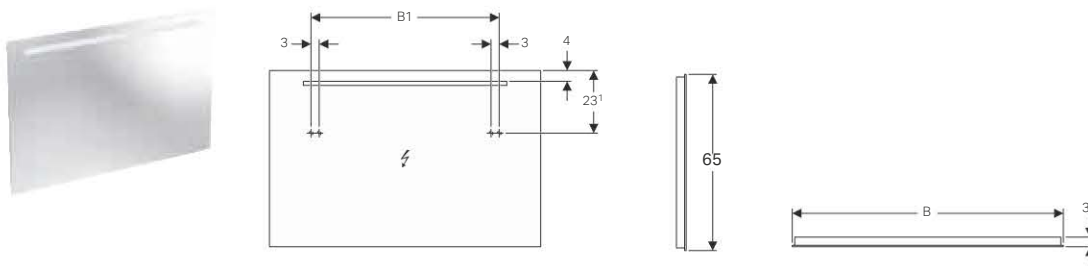

Geberit illuminated mirror Option, lighting at the top

Characteristics

- LED lighting
- Mechanical switch

Technical data

Protection class	II
Protection degree	IP44
Nominal voltage	230 V AC
Mains frequency	50 Hz
Power consumption	21 W
Material	Glass
Light colour	4000 K

Art. no.	B [cm]	B1 [cm]	H [cm]	T [cm]
500.584.00.1	100	69.4	65	3.6
500.585.00.1	120	89.4	65	3.6