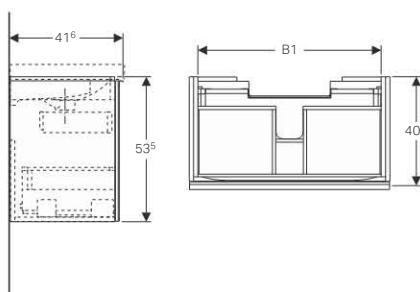

New

Geberit Acanto cabinet for washbasin, with one drawer and internal drawer, small projection

Characteristics

- Wall-hung
- With one drawer
- With one internal drawer
- Opening via handle
- Drawer with self-closing
- Small projection
- Moisture-resistant

- Front made of chipboard with glass cover
- Delivered pre-assembled

Technical data

Material	Chipboard

Scope of delivery

- Fastening material

Art. no.	Surface / colour	B [cm]	B1 [cm]	Washbasin width [cm]	H [cm]	T [cm]
500.614.01.1	Body: high-gloss coated / white Drawers: shiny glass / white	59.5	53.1	60	53.5	41.6
500.614.16.7	Body: matt coated / black Drawers: shiny glass / black	59.5	53.1	60	53.5	41.6
500.614.JK.1	Body: matt coated / lava Drawers: shiny glass / lava	59.5	53.1	60	53.5	41.6
500.614.JL.1	Body: matt coated / sand grey Drawers: shiny glass / sand grey	59.5	53.1	60	53.5	41.6
500.615.01.1	Body: high-gloss coated / white Drawers: shiny glass / white	74	67.6	75	53.5	41.6
500.615.16.7	Body: matt coated / black Drawers: shiny glass / black	74	67.6	75	53.5	41.6
500.615.JK.1	Body: matt coated / lava Drawers: shiny glass / lava	74	67.6	75	53.5	41.6
500.615.JL.1	Body: matt coated / sand grey Drawers: shiny glass / sand grey	74	67.6	75	53.5	41.6
500.616.01.1	Body: high-gloss coated / white Drawers: shiny glass / white	89	82.6	90	53.5	41.6
500.616.16.7	Body: matt coated / black Drawers: shiny glass / black	89	82.6	90	53.5	41.6
500.616.JK.1	Body: matt coated / lava Drawers: shiny glass / lava	89	82.6	90	53.5	41.6
500.616.JL.1	Body: matt coated / sand grey Drawers: shiny glass / sand grey	89	82.6	90	53.5	41.6

Can be combined with

- Geberit Acanto washbasin, small projection, shelf surface → p. 53
- Geberit Acanto washbasin, small projection → p. 52
- Geberit Acanto washbasin, small projection, shelf surface, easy fastening → p. 54