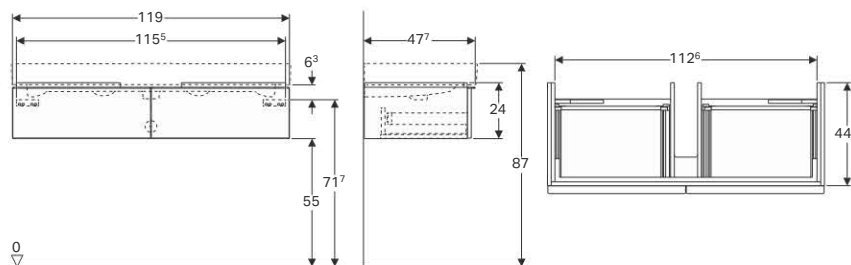

Can be combined with

- Geberit iCon washbasin with decorative dish → p. 82

Geberit iCon cabinet for washbasin with width from 120 cm, with two drawers

Characteristics

- Wall-hung
- With two drawers
- Opening via handle
- Drawer with self-closing
- Moisture-resistant
- Delivered pre-assembled