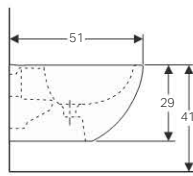

Geberit Acanto wall-hung bidet

Characteristics

- Wall-hung
- Hidden water supply connection
- Hidden fastening

Technical data

Material	Vitreous china

Art. no.	Surface / colour	B [cm]	H [cm]	T [cm]	Overflow
500.601.01.1	white	35	29	51	visible

Accessories

- Fastening set for Geberit wall-hung WCs and wall-hung bidets → p. 22