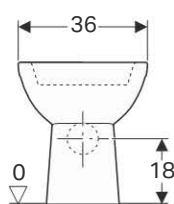

Art. no.	Surface / colour	B [cm]	H [cm]	T [cm]
500.281.01.1	white	36	39	67

To order additionally

- Cistern
- WC seat

Can be combined with

- Geberit Abalona Square exposed cistern, close-coupled, dual flush, bottom water supply connection → p. 186
- Geberit Abalona Square exposed cistern, close-coupled, dual flush, lateral water supply connection → p. 185
- Geberit Abalona exposed cistern, close-coupled, dual flush, bottom water supply connection → p. 186
- Geberit Abalona exposed cistern, close-coupled, dual flush, lateral water supply connection → p. 187
- Geberit Abalona WC seat, hinges made of plastic → p. 172
- Geberit Abalona WC seat → p. 174
- Geberit Abalona WC seat, quick-release hinges → p. 174
- Geberit Abalona WC seat, seat ring for children → p. 173

Geberit Abalona floor-standing WC for close-coupled exposed cistern, washdown, horizontal outlet

Application purposes

- For close-coupled exposed cistern

Characteristics

- Floor-standing
- Washdown WC
- With flush rim
- Horizontal outlet

Art. no.	Surface / colour	B [cm]	H [cm]	T [cm]
500.282.01.1	white	36	39	67

To order additionally

- Cistern
- WC seat

Can be combined with

- Geberit Abalona Square exposed cistern, close-coupled, dual flush, bottom water supply connection → p. 186
- Geberit Abalona Square exposed cistern, close-coupled, dual flush, lateral water supply connection → p. 185
- Geberit Abalona exposed cistern, close-coupled, dual flush, bottom water supply connection → p. 186
- Geberit Abalona exposed cistern, close-coupled, dual flush, lateral water supply connection → p. 187
- Geberit Abalona WC seat, hinges made of plastic → p. 172
- Geberit Abalona WC seat → p. 174
- Geberit Abalona WC seat, quick-release hinges → p. 174
- Geberit Abalona WC seat, seat ring for children → p. 173

Technical data

Material	Vitreous china

Scope of delivery

- Fastening material