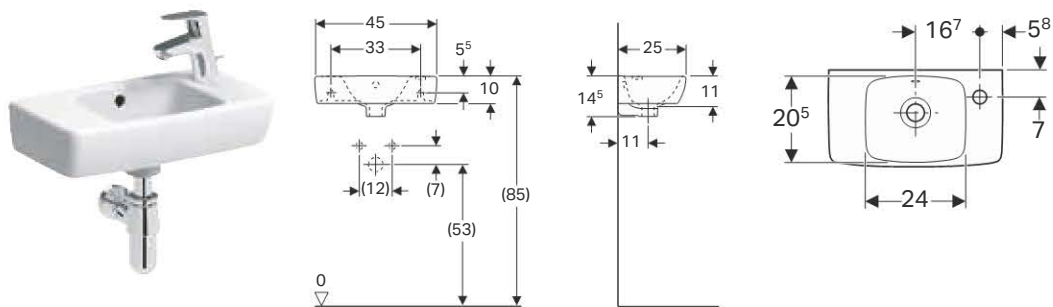

Geberit Abalona Square handrinse basin, small projection

Application purposes

- Suitable for installation in small bathrooms and guest WCs

Characteristics

- Asymmetrical

Technical data

Material		Vitreous china					

Art. no.	Surface / colour	B [cm]	H [cm]	T [cm]	Tap hole	Overflow	Shelf space
500.318.01.1	white	45	15	25	right	visible	left
500.319.01.1	white	45	15	25	left	visible	right