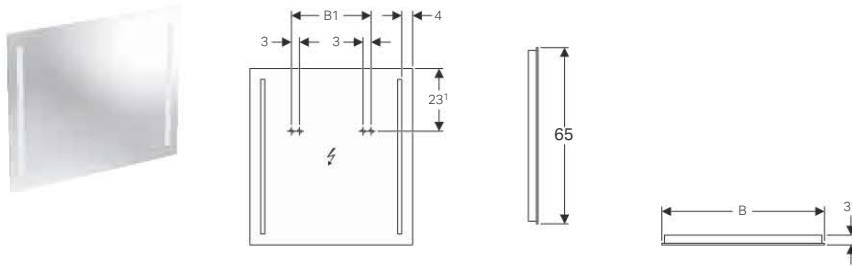

Available as of April 2018

Product solutions

Option	192
Bathroom furniture	192
VariForm	195
Washbasins	195

Option

Bathroom furniture

Geberit illuminated mirror Option, lighting on both sides

Characteristics