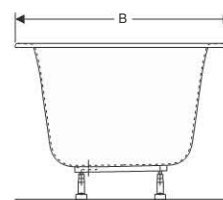

Art. no.	Surface / colour	B [cm]	B1 [cm]	B2 [cm]	b [cm]	H [cm]	L [cm]	L1 [cm]	L2 [cm]	Total water capacity [l]	Usable water capacity [l]
554.001.01.1	white	70	61	47.3	35	45	160	147.5	104.8	195	120
554.002.01.1	white	70	61	47.3	35	45	170	157.5	104.8	213	138
554.014.01.1	white	75	66	52.3	37.5	45	170	157.5	114.8	233	158
554.015.01.1	white	80	71.5	57.2	37.5	45	180	167.5	125	272	197

New

Geberit Acanto rectangular bathtub, duo, with feet

Application purposes

- For private bathrooms and hotels
- For installation with bathtub feet or supports

Characteristics

- Built-in bathtub
- Rectangular
- Suitable for two persons

- Slim rim
- Centred outlet

Technical data

Material	Acrylic

Scope of delivery

- Set of feet
- Mounting material

Art. no.	Surface / colour	B [cm]	B1 [cm]	B2 [cm]	H [cm]	L [cm]	L1 [cm]	L2 [cm]	Total water capacity [l]	Usable water capacity [l]
554.003.01.1	white	75	58.7	44.4	45	170	163	91.8	179	104
554.004.01.1	white	80	64	49.4	45	180	173	101.8	212	137
554.005.01.1	white	90	75	59.4	45	190	183	111.8	271	196