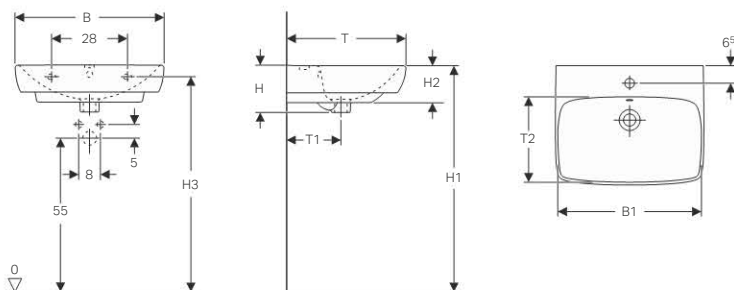

- Geberit drain valve with waste plug and chain only for washbasins with two tap holes

Geberit Abalona Square washbasin

Technical data

Material		Vitreous china										
Art. no.	Surface / colour	B [cm]	B1 [cm]	H [cm]	H1 [cm]	H2 [cm]	H3 [cm]	T [cm]	T1 [cm]	T2 [cm]	Tap hole	Overflow
500.290.01.1	white	55	47.5	17	83	14	78.5	44	20	29	centred	visible
500.291.01.1	white	55	47.5	17	83	14	78.5	44	20	29	without	visible
500.300.01.1	white	60	54.5	18	85	14.5	79.5	46	21	30.5	centred	visible
500.299.01.1	white	65	61	18	85	14.5	79.5	48	21	32	centred	visible