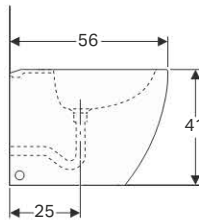

Floor-standing bidets

Geberit Citterio floor-standing bidet, back-to-wall

Application purposes

- For single-hole taps

Characteristics

- Floor-standing
- Back-to-wall
- Hidden water supply connection
- Hidden fastening

Technical data

Material	Vitreous china

Scope of delivery

- Fastening material

Art. no.	Surface / colour	B [cm]	H [cm]	T [cm]	Overflow
500.538.01.1	KeraTect / white	36	41	56	visible