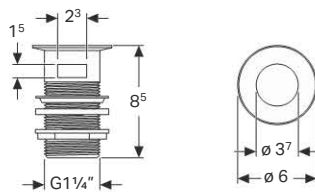

Accessories

Geberit waste outlet with external push-button waste plug

Application purposes

- For washbasins with overflow

Characteristics

- Push button waste plug, $\varnothing$ 1 1/4"

Art. no.	d, $\varnothing$ [mm]
500.055.00.1	60

Technical data

Material	Brass chrome-plated

Geberit waste outlet with internal push-button waste plug

Application purposes

- For washbasins with overflow

Characteristics

- Push button waste plug, $\varnothing$ 1 1/4"

Art. no.	d, $\varnothing$ [mm]
500.087.00.1	60

Technical data

Material	Brass chrome-plated

Geberit waste outlet with free outlet

Application purposes

- For washbasins without overflow

Characteristics

- Valve cover made of plastic, chrome-plated
- With built-in screen

Art. no.	Surface / colour	L [cm]
152.050.21.1	bright chrome-plated	5
152.080.21.1	bright chrome-plated	8

Technical data

Material	Brass chrome-plated

Scope of delivery

- Screen
- Seals