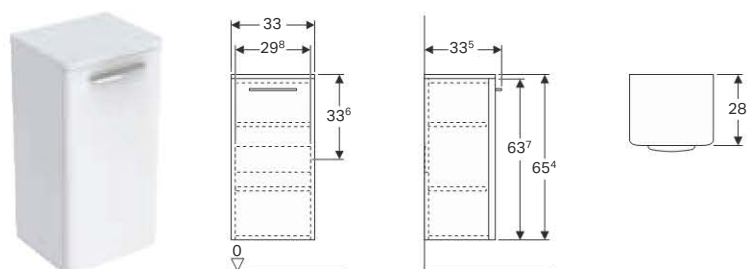

Available as of April 2018

Accessories

- Geberit Abalona set of feet → p. 160
- Geberit Abalona towel hook → p. 160

Side cabinets

New

Geberit Abalona low cabinet with one door

Characteristics

- Wall-hung
- With one door
- Opening via handle
- Door with soft closing
- With two movable shelves
- Left or right hinge side
- Moisture-resistant
- Delivered pre-assembled