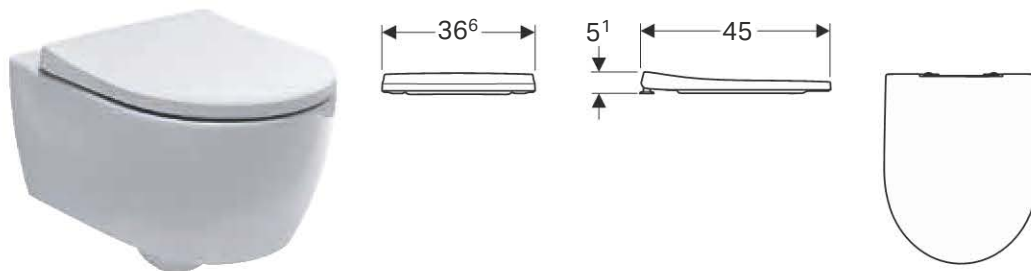

Geberit iCon WC seat, slim design

Characteristics

- Slim design
- Overlapping WC lid
- Antibacterial

Technical data

Material	Duroplast

Art. no.	Surface / colour	Soft-closing mechanism	Fastening	Hinge material
500.432.01.1	white	yes	from above	Brass chrome-plated

Can be combined with

- Geberit Smyle wall-hung WC, washdown, opening for wall mounting, Rimfree → p. 127
- Geberit iCon wall-hung WC, washdown → p. 96
- Geberit iCon floor-standing WC, washdown, back-to-wall, Rimfree → p. 98
- Geberit iCon wall-hung WC, washdown, Rimfree → p. 95
- Geberit iCon floor-standing WC for close-coupled exposed cistern, washdown, Rimfree → p. 98