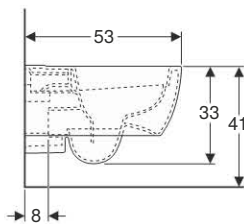

WCs

Wall-hung WCs

Geberit iCon wall-hung WC, washdown, Rimfree

Application purposes

- For concealed cisterns
- For pressure flushing valves

Characteristics

- Wall-hung
- Washdown WC
- Rimfree

- Class 1, full flush volume 6 l, in accordance with EN 997
- Hidden fastening

Technical data

Material	Vitreous china

Scope of delivery

- Fastening material

Art. no.	Surface / colour	B [cm]	H [cm]	T [cm]
500.410.01.1	white	35.5	33	53

To order additionally

- WC seat

Can be combined with

- Geberit iCon WC seat → p. 101
- Geberit iCon WC seat, slim design → p. 102

Accessories

- Fastening set for Geberit wall-hung WCs and wall-hung bidets → p. 22
- Geberit connection set for wall-hung WC, length 30 cm → p. 22

- May require: Geberit connection set for wall-hung WC, length 30 cm