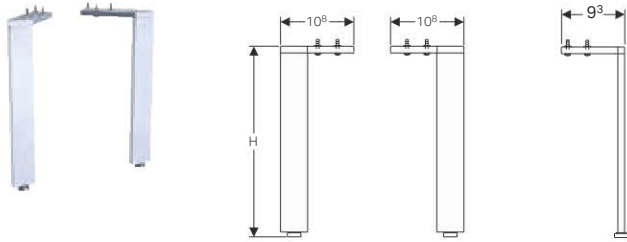

New

Geberit Acanto set of feet

Characteristics

- Height adjustable for compensating floor unevenness

Technical data

Material	Aluminium

Art. no.	Surface / colour	H [cm]
500.657.00.1	bright chrome-plated	31.6
500.658.00.1	bright chrome-plated	28.1

- Acanto washbasin cabinets in combination with Acanto vanity basins are installed with set of feet 31.6 cm
- Acanto washbasin cabinets in combination with all other Acanto washbasins are installed with set of feet 28.1 cm

New