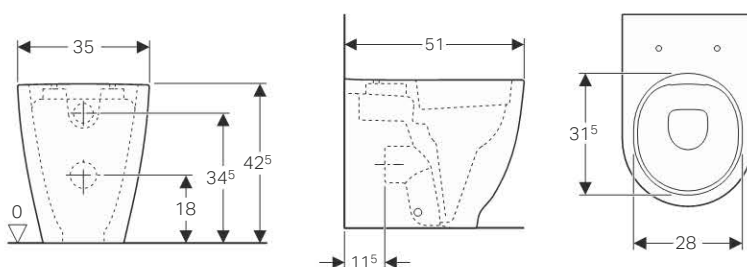

Floor-standing WCs, raised

New

Geberit Acanto floor-standing WC, washdown, raised, back-to-wall

Application purposes

- For concealed cisterns
- For concealed flushing valves

Characteristics

- Floor-standing
- Back-to-wall
- Washdown WC
- Rimfree
- Class 1, full flush volume 6 l, in accordance with EN 997

- Horizontal or vertical outlet
- Hidden fastening
- Raised seat height
- Small projection

Technical data

Material	Vitreous china

Scope of delivery

- Fastening material

Art. no.	Surface / colour	B [cm]	H [cm]	T [cm]
500.602.01.1	white	35	42.5	51

To order additionally

- WC seat

Can be combined with

- Geberit Acanto WC seat → p. 72

WC seats

New