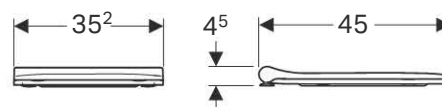

Geberit Smyle Square WC seat, slim design, sandwich shape

Characteristics

- Slim design
- Sandwich shape

Technical data

Material	Duroplast

Art. no.	Surface / colour	Soft-closing mechanism	Fastening	Hinge material
500.239.01.1	white	no	from above	Stainless steel
500.240.01.1	white	yes	from above	Brass chrome-plated

Can be combined with

- Geberit Smyle Square wall-hung WC, washdown, opening for wall mounting, Rimfree → p. 126