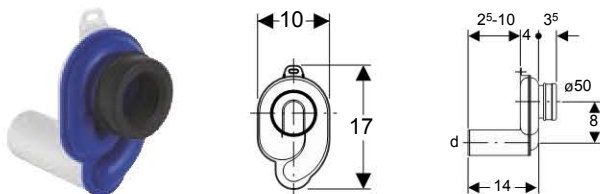

Geberit Abalona drain strainer for urinals

Application purposes

- For flushing urinals

Characteristics

- Corrosion-resistant

Art. no.

500.102.00.1

Technical data

Material	Stainless steel

Geberit urinal flush control with electronic flush actuation

Application purposes

- For Geberit Smyle and Geberit Abalona urinals for concealed urinal flush control
- For mains operation

Characteristics

- Touchless flush actuation
- Flush actuation via temperature sensor
- Solenoid valve made of brass

Technical data

Nominal voltage	230 V AC
Mains frequency	50 Hz
Operating voltage	6 V DC
Flush volume	0.5 l
Depth of water seal	50 mm
Material	Plastic

Scope of delivery

- Trap with outlet $\varnothing$ 50 mm and temperature sensor
- Solenoid valve
- Power supply unit

Art. no.

500.131.00.1

Geberit urinal trap, horizontal outlet

Application purposes

- For urinals with outlet to the rear
- For urinals with flush volume 1–4 litres

Technical data

Depth of water seal	50 mm
Material	Plastic

Scope of delivery

- Sleeve made of EPDM

Art. no.

Surface / colour

d, $\varnothing$
[mm]

152.950.11.1

white alpine

50