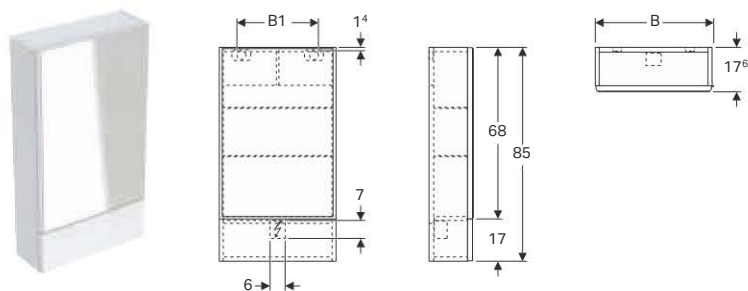

Accessories

- Geberit Abalona set of feet → p. 160
- Geberit Abalona towel hook → p. 160

Mirror cabinets

New

Geberit Abalona mirror cabinet, one door and one pull-down door

Characteristics

- Wall-hung
- With one door and one pull-down door
- Door with soft closing
- Pull-down door with push-to-open
- With two movable shelves
- Left or right hinge side
- Delivered pre-assembled