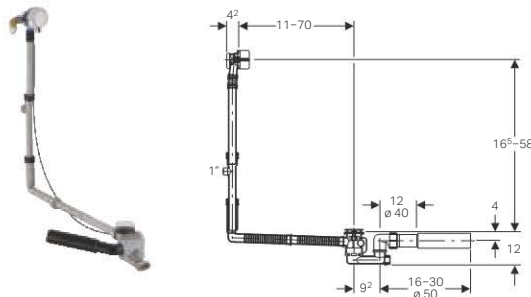

Geberit bathtub drain with turn handle actuation and inlet, d52, with ready-to-fit-set, special size

Application purposes

- For bathtubs with valve hole $\varnothing$ 52 mm
- For bathtubs made of steel, plastic or cast iron
- For custom-size bathtubs

Characteristics

- With overflow and inlet
- Quality-monitored in accordance with EN 274-3
- Inlet jet can be aligned
- Double-sided seals on drain and overflow
- Overflow head with extendible mount can be fastened

Technical data

Sound class	1
Inlet capacity	0.35 l/s
Discharge rate	0.85 l/s
Overflow discharge rate	0.6 l/s
Depth of water seal	50 mm

Scope of delivery

- Ready-to-fit set
- Elbow tap connector 90° with male thread G 3/4" and Euro cone $\varnothing$ 20 cm, rotatable
- Connection bend made of PE-HD, $\varnothing$ 40 / 50 mm
- T-piece made of PP, $\varnothing$ 39 / 28 mm, G 1"
- Waste outlet
- Trap
- Protection box
- Fastening material

Art. no.	Surface / colour
150.711.21.1	bright chrome-plated