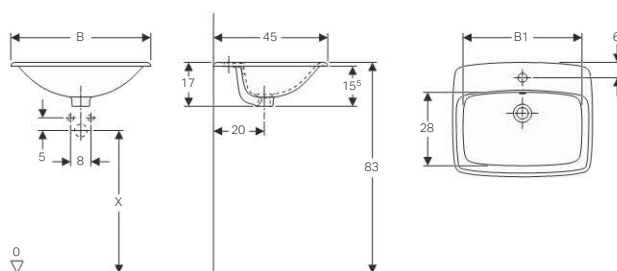

Geberit Abalona Square countertop washbasin

Application purposes

- For mounting in a worktop

Technical data

Material	Vitreous china

Scope of delivery

- Fastening material

Art. no.	Surface / colour	B [cm]	B1 [cm]	H [cm]	T [cm]	Tap hole	Overflow
500.306.01.1	white	55	46	17.3	45	centred	visible
500.307.01.1	white	60	50	17.3	45	centred	visible

Accessories

- Geberit waste outlet with external push-button waste plug → p. 11
- Geberit waste outlet with internal push-button waste plug → p. 24
- Geberit bottle trap with dip tube, for washbasin, horizontal outlet → p. 12