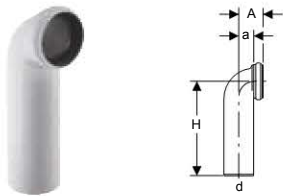

Accessories

Geberit connection bend 90°

Application purposes

- For floor-standing WCs with horizontal and open outlet
  ø 105 mm

Technical data

Material	PP

Scope of delivery

- Sleeve made of EPDM

Art. no.	Surface / colour	d, ø [mm]	A [cm]	a [cm]	H [cm]
152.610.11.1	white alpine	110	9	7	35