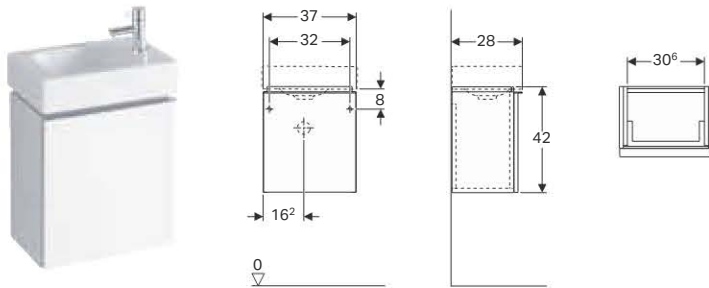

Geberit iCon cabinet for handrinse basin, with one door

Characteristics

- Wall-hung
- With one door
- Opening via handle
- Right hinge side
- Moisture-resistant
- Delivered pre-assembled

Technical data

Material	Chipboard

Scope of delivery

- Fastening material

Art. no.	Surface / colour	B [cm]	H [cm]	T [cm]
500.425.01.1	high-gloss coated / white	37	42	28
500.425.JH.1	foil-covered / oak nature	37	42	28
500.425.JK.1	matt coated / lava	37	42	28

Can be combined with

- iCon handrinse basin