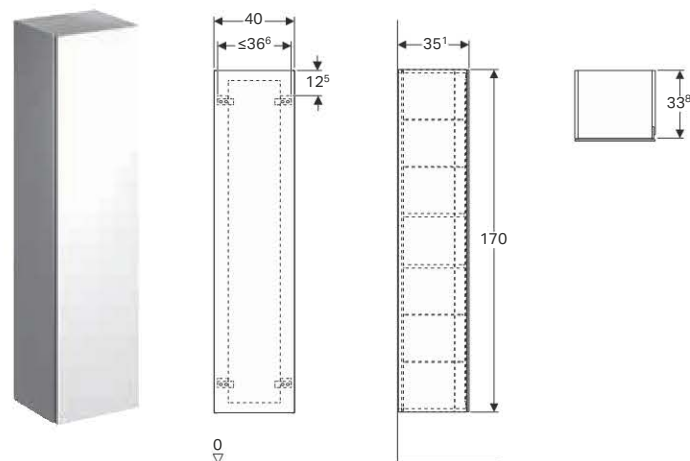

Can be combined with

- Geberit Xeno² washbasin → p. 30

Accessories

- Accessory overview: Bathroom furniture

Side cabinets

Geberit Xeno² tall cabinet with one door and internal mirror

Characteristics

- Wall-hung
- With one door
- Door with soft closing
- With two fixed shelves
- With four movable shelves
- Moisture-resistant
- Mirror on inside of door
- Delivered pre-assembled

Technical data

Material	Chipboard
----------	-----------

Scope of delivery

- 4 movable shelves
- Fastening material

Art. no.	Surface / colour	B [cm]	H [cm]	T [cm]
500.503.01.1	high-gloss coated / white	40	170	33.8
500.503.43.1	structured coated / scultura grey	40	170	33.8