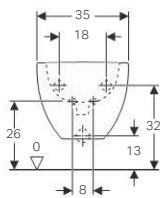

Geberit Acanto wall-hung bidet

Characteristics

- Wall-hung
- Hidden water supply connection
- Hidden fastening

Technical data

Material	Vitreous china

Art. no.	Surface / colour	B [cm]	H [cm]	T [cm]	Overflow
500.601.01.1	white	35	29	51	visible

Accessories

- Fastening set for Geberit wall-hung WCs and wall-hung bidets → p. 22