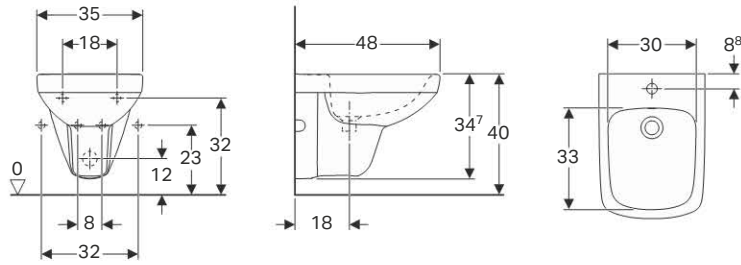

Geberit Abalona Square wall-hung bidet, small projection

Characteristics

- Wall-hung
- Small projection

Technical data

Material	Vitreous china

Art. no.	Surface / colour	B [cm]	H [cm]	T [cm]	Overflow
500.272.01.1	white	35	34.7	48	visible

Accessories

- Fastening set for Geberit wall-hung WCs and wall-hung bidets → p. 22