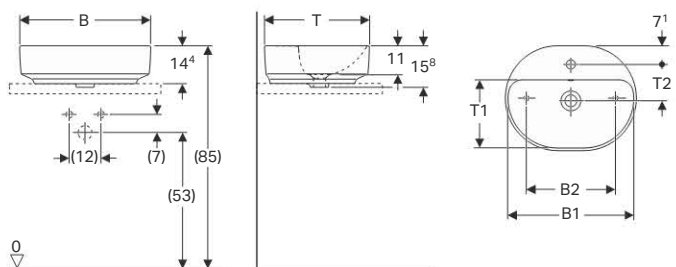

- Fastening material

Art. no.	Surface / colour	B [cm]	H [cm]	T [cm]	Overflow
500.774.01.1	white	55	15.8	40	without

Available as of February 2018

New

Geberit lay-on washbasin VariForm, elliptic, with tap hole bench