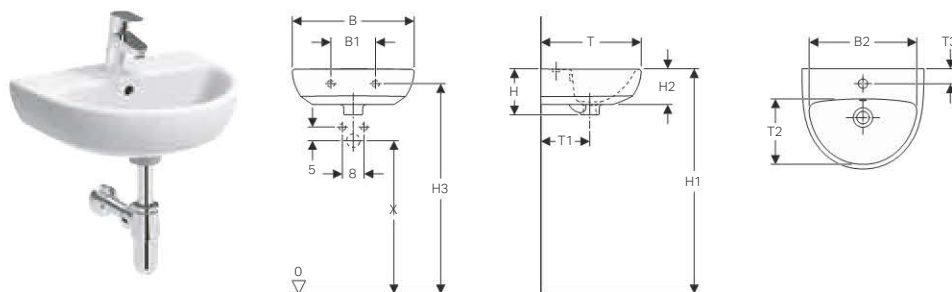

Geberit Abalona handrinse basin

Technical data

Material		Vitreous china												
Art. no.	Surface / colour	B [cm]	B1 [cm]	B2 [cm]	H [cm]	H1 [cm]	H2 [cm]	H3 [cm]	T [cm]	T1 [cm]	T2 [cm]	T3 [cm]	Tap hole	Overflow
500.324.01.1	white	45	16.5	39.5	17	83	13	77.5	37	18	24	5.5	centred	visible
500.294.01.1	white	50	23	42.7	18	84	14.2	78.4	41	19.5	26	-	without	visible
500.295.01.1	white	50	23	42.7	18	84	14.2	78.4	41	19.5	26	6.5	centred	visible

Can be combined with

- Geberit Smyle half pedestal for handrinse basins → p. 118
- Geberit Abalona half pedestal → p. 153
- Geberit Abalona full pedestal → p. 118

Accessories

- Geberit waste outlet with external push-button waste plug → p. 11
- Geberit waste outlet with internal push-button waste plug → p. 24
- Geberit bottle trap with dip tube, for washbasin, horizontal outlet → p. 12
- Fastening set for Geberit handrinse basins → p. 13

- Geberit Smyle half pedestal only for washbasins 45 cm
- Geberit Abalona half pedestal only for handrinse basins 50 cm
- Geberit drain valve with waste plug and chain only for handrinse basins with two tap holes