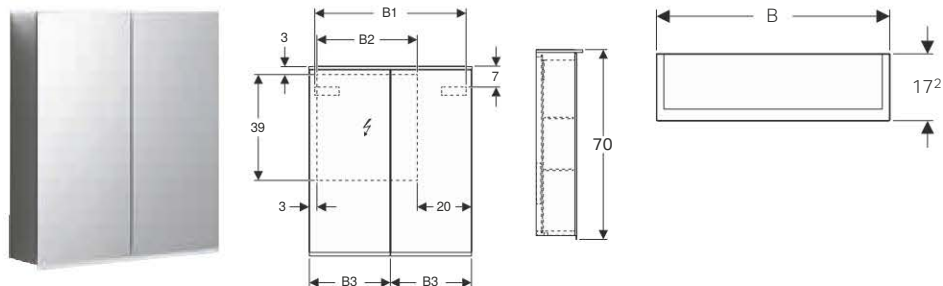

Geberit mirror cabinet Option Plus, with lighting, two doors

Characteristics

- LED lighting
- Indirect lighting
- Touch-sensor switch for the upper light
- Touch-sensor switch for the bottom light
- Power socket
- USB port
- Mirrored body
- Mirrored back side
- With two doors
- Doors mirrored on both sides
- Movable glass shelves
- Magnifying mirror

Technical data

Protection class	II
Protection degree	IP44
Nominal voltage	230 V AC
Mains frequency	50 Hz
Material	Glass
Energy efficiency class	A++
Light colour	4200 K

Scope of delivery

- 2 glass shelves
- Magnifying mirror
- Magnetic holder
- Fastening material

Art. no.	Surface / colour	B [cm]	B1 [cm]	B2 [cm]	B3 [cm]	H [cm]	T [cm]	Power consumption, Luminous flux, above flux, below		
								[W]	[lm]	[lm]
500.593.00.1	Body: outside mirrored Doors: inside and outside mirrored	60	54.5	37	29.8	70	15	7.5	1050	350

Accessories

- Accessory overview: Bathroom furniture

VariForm Washbasins

New