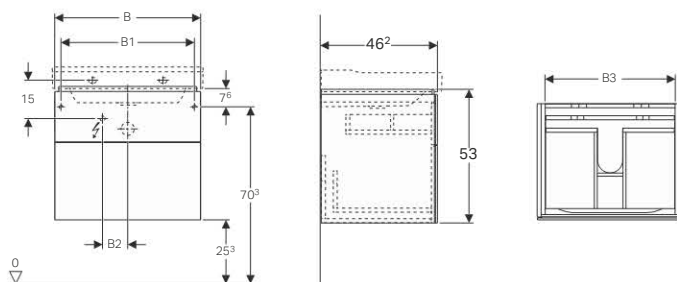

Art. no.	Surface / colour	B [cm]	B1 [cm]	B2 [cm]	B3 [cm]	Washbasin width [cm]	H [cm]	T [cm]
500.505.01.1	high-gloss coated / white	58	54.6	10	51.6	60	22	46.2
500.505.43.1	structured coated / scultura grey	58	54.6	10	51.6	60	22	46.2
500.508.01.1	high-gloss coated / white	88	84.6	23	81.6	90	22	46.2
500.508.43.1	structured coated / scultura grey	88	84.6	23	81.6	90	22	46.2

Can be combined with

- Geberit Xeno² washbasin → p. 30

Accessories

- Accessory overview: Bathroom furniture

Geberit Xeno² cabinet for washbasin, with two drawers

Characteristics

- Wall-hung
- With two drawers
- Opened using push-to-open mechanism
- Drawer with antislip mat
- Drawer with LED lighting
- Moisture-resistant
- Delivered pre-assembled

Technical data

Protection class	II
Protection degree	IP21
Nominal voltage	220–240 V AC
Mains frequency	50–60 Hz
Operating voltage	12 V DC
Material	Chipboard
Energy efficiency class	A++
Light colour	3000 K

Scope of delivery

- Fastening material

Art. no.	Surface / colour	B [cm]	B1 [cm]	B2 [cm]	B3 [cm]	Washbasin width [cm]	H [cm]	T [cm]
500.506.01.1	high-gloss coated / white	58	53	10	51.6	60	53	46.2
500.506.43.1	structured coated / scultura grey	58	53	10	51.6	60	53	46.2
500.509.01.1	high-gloss coated / white	88	83	23	81.6	90	53	46.2
500.509.43.1	structured coated / scultura grey	88	83	23	81.6	90	53	46.2

Can be combined with

- Geberit Xeno² washbasin → p. 30

Accessories

- Accessory overview: Bathroom furniture