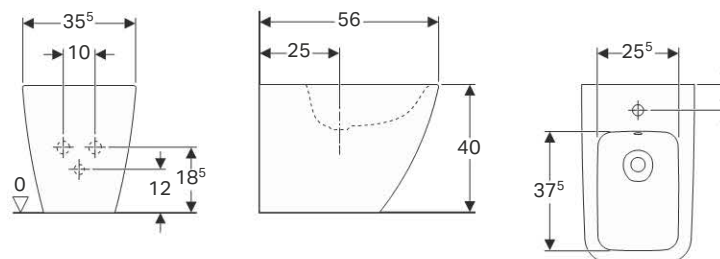

Technical data

Material	Vitreous china
----------	----------------

Scope of delivery

- Fastening material

Art. no.	Surface / colour	B [cm]	H [cm]	T [cm]	Overflow
500.406.01.1	white	35.5	40	56	visible

Geberit iCon Square floor-standing bidet, back-to-wall