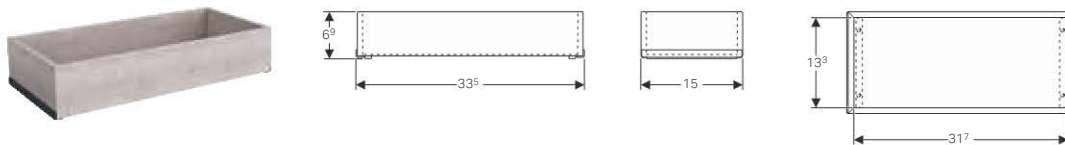

Geberit Acanto drawer insert

Technical data

Material	Chipboard

Art. no.	Surface / colour
500.648.00.1	matt laminated

New