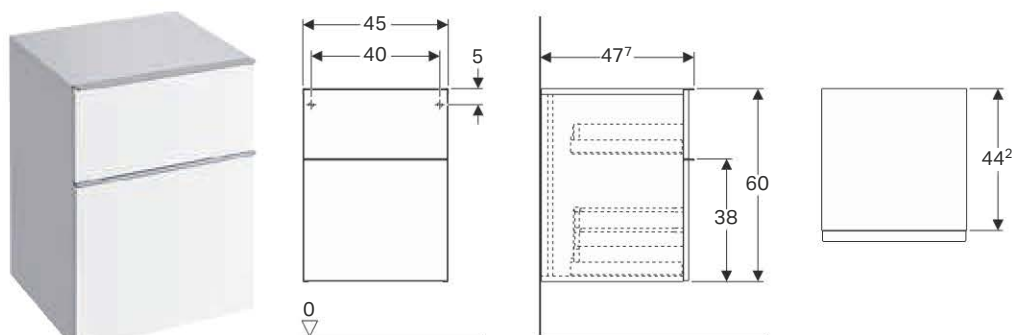

Geberit iCon low cabinet with two drawers

Characteristics

- Wall-hung
- With two drawers
- Opening via handle
- Drawer with self-closing
- Moisture-resistant
- Delivered pre-assembled

Technical data

Material	Chipboard

Scope of delivery

- Fastening material

Art. no.	Surface / colour	B [cm]	H [cm]	T [cm]
500.426.01.1	high-gloss coated / white	45	60	47.7
500.426.JH.1	foil-covered / oak nature	45	60	47.7
500.426.JK.1	matt coated / lava	45	60	47.7