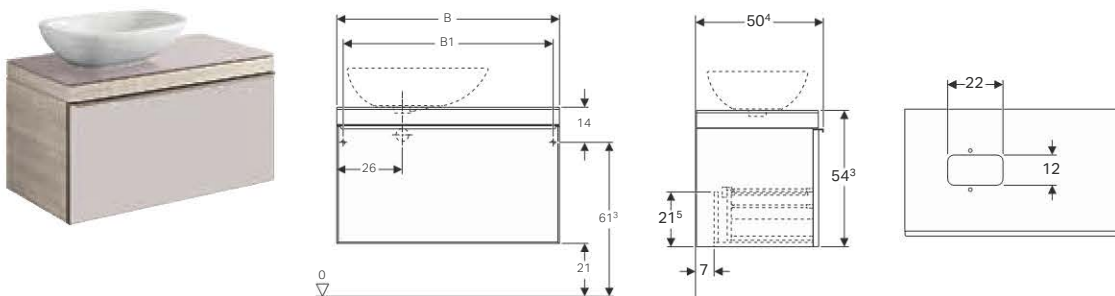

Geberit Citterio cabinet for lay-on washbasin, with one drawer

Characteristics

- Wall-hung
- With one drawer
- Opening via handle
- Drawer with self-closing
- Front made of glass
- Can be equipped with feet
- Cover plate made of glass

- Drawer frame made of metal
- Delivered pre-assembled

Technical data

Material	Chipboard

Scope of delivery

- Fastening material