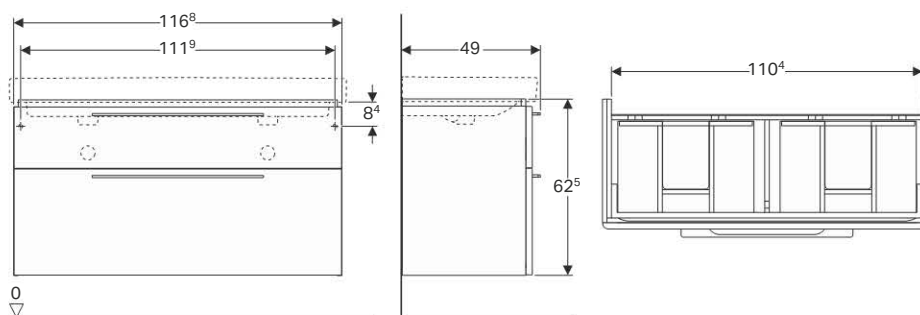

Fastening set for Geberit handrinse basins

Application purposes

- For fastening Geberit handrinse basins on solid walls

Scope of delivery

- Set of 2 pieces

Art. no.

500.122.00.1

Bathroom furniture

Washbasin cabinets

Geberit Smyle cabinet for double washbasin, with two drawers

Characteristics

- Wall-hung
- With two drawers
- Opening via handle
- Drawer with self-closing
- Moisture-resistant
- Delivered pre-assembled

Technical data

Material	Chipboard

Scope of delivery

- Fastening material

Art. no.	Surface / colour	B [cm]	H [cm]	T [cm]
500.246.01.1	high-gloss coated / white	117	62.5	49
500.246.42.1	high-gloss coated / light grey	117	62.5	49

Can be combined with

- Geberit Smyle Square double washbasin → p. 116