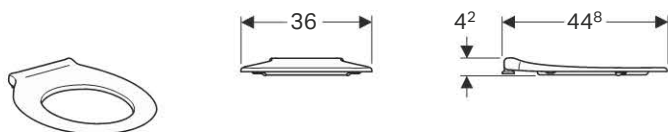

Geberit Abalona WC seat ring, barrier-free

Technical data

Material	Duroplast

Art. no.	Surface / colour	Soft-closing mechanism	Fastening	Hinge material
500.134.01.1	white	no	from below	Stainless steel

Available as of April 2018

Accessories

Geberit connection bend 90°

Application purposes

- For floor-standing WCs with horizontal and open outlet
  ø 105 mm

Technical data

Material	PP

Scope of delivery

- Sleeve made of EPDM

Art. no.	Surface / colour	d, ø [mm]	A [cm]	a [cm]	H [cm]
152.610.11.1	white alpine	110	9	7	35