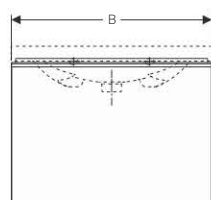

New

Geberit Acanto cabinet for washbasin, with one drawer and internal drawer, small projection

Characteristics

- Wall-hung
- With one drawer
- With one internal drawer
- Opening via handle
- Drawer with self-closing
- Small projection
- Moisture-resistant

- Front made of chipboard with glass cover
- Delivered pre-assembled

Technical data

Material	Chipboard

Scope of delivery

- Fastening material

Art. no.	Surface / colour	B [cm]	B1 [cm]	Washbasin width [cm]	H [cm]	T [cm]
500.614.01.1	Body: high-gloss coated / white Drawers: shiny glass / white	59.5	53.1	60	53.5	41.6
500.614.16.7	Body: matt coated / black Drawers: shiny glass / black	59.5	53.1	60	53.5	41.6
500.614.JK.1	Body: matt coated / lava Drawers: shiny glass / lava	59.5	53.1	60	53.5	41.6
500.614.JL.1	Body: matt coated / sand grey Drawers: shiny glass / sand grey	59.5	53.1	60	53.5	41.6
500.615.01.1	Body: high-gloss coated / white Drawers: shiny glass / white	74	67.6	75	53.5	41.6
500.615.16.7	Body: matt coated / black Drawers: shiny glass / black	74	67.6	75	53.5	41.6
500.615.JK.1	Body: matt coated / lava Drawers: shiny glass / lava	74	67.6	75	53.5	41.6
500.615.JL.1	Body: matt coated / sand grey Drawers: shiny glass / sand grey	74	67.6	75	53.5	41.6
500.616.01.1	Body: high-gloss coated / white Drawers: shiny glass / white	89	82.6	90	53.5	41.6
500.616.16.7	Body: matt coated / black Drawers: shiny glass / black	89	82.6	90	53.5	41.6
500.616.JK.1	Body: matt coated / lava Drawers: shiny glass / lava	89	82.6	90	53.5	41.6
500.616.JL.1	Body: matt coated / sand grey Drawers: shiny glass / sand grey	89	82.6	90	53.5	41.6

Can be combined with

- Geberit Acanto washbasin, small projection, shelf surface → p. 53
- Geberit Acanto washbasin, small projection → p. 52
- Geberit Acanto washbasin, small projection, shelf surface, easy fastening → p. 54