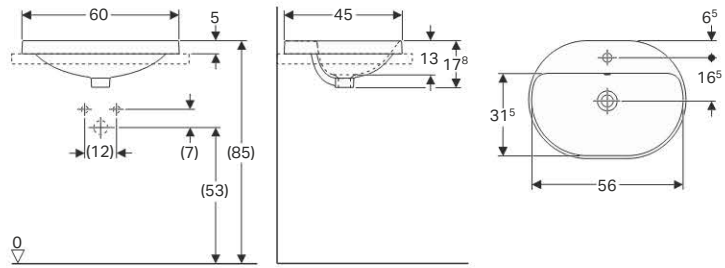

New

Geberit countertop washbasin VariForm, elliptic, with tap hole bench

Application purposes

- For mounting in a worktop

Art. no.	Surface / colour	B [cm]	H [cm]	T [cm]	Overflow
500.732.01.1	white	60	17.8	45	visible
500.733.01.1	Bottom side: glazed / white	60	17.8	45	visible
500.734.01.1	white	60	17.8	45	without
500.735.01.1	Bottom side: glazed / white	60	17.8	45	without

N: New, available: 500.732.01.1 as of February 2018; 500.733.01.1 as of July 2018; 500.734.01.1 as of April 2018; 500.735.01.1 as of July 2018;

New