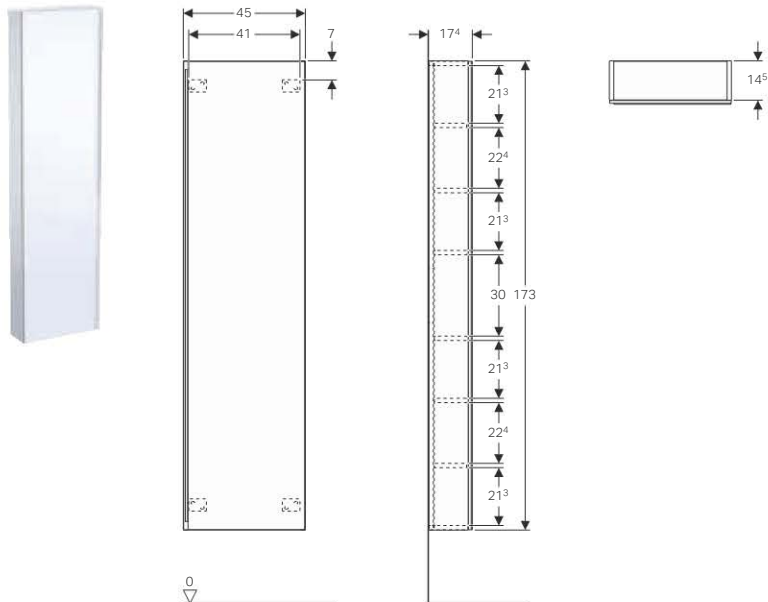

New

Geberit Acanto tall cabinet with one door

Characteristics

- Wall-hung
- With one door
- Opening via handle
- Door with soft closing
- With two fixed shelves
- With five movable shelves
- Front made of chipboard with glass cover
- Delivered pre-assembled

Technical data

Material	Chipboard

Scope of delivery

- Fastening material

Art. no.	Surface / colour	B [cm]	H [cm]	T [cm]
500.637.01.1	Body: high-gloss coated / white Doors: shiny glass / white	45	173	17.4
500.637.16.7	Body: matt coated / black Drawers: shiny glass / black	45	173	17.4
500.637.JK.1	Body: matt coated / lava Doors: shiny glass / lava	45	173	17.4
500.637.JL.1	Body: matt coated / sand grey Doors: shiny glass / sand grey	45	173	17.4