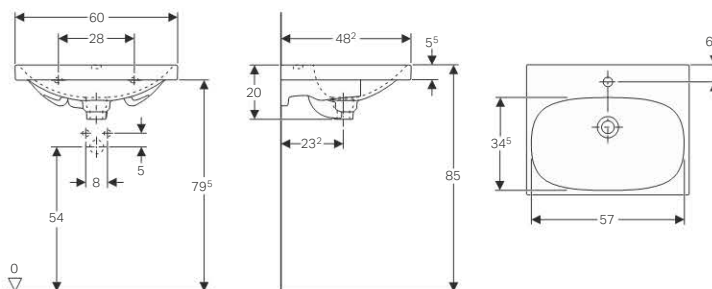

New

Geberit Acanto washbasin with hidden overflow and drain cover

Characteristics

- Can be installed with a washbasin cabinet
- Ceramic overflow system

Technical data

Material	Fine fireclay

Scope of delivery

- Drain cover

Art. no.	Surface / colour	B Cabinet width [cm]	Cabinet width [cm]	H [cm]	T [cm]	Tap hole	Overflow
500.629.01.1	white	60	59.5	20	48.2	centred	hidden

Can be combined with

- Geberit Acanto cabinet for washbasin, with one drawer and one internal drawer → p. 59

Accessories

- Geberit bottle trap with dip tube, for washbasin, horizontal outlet → p. 12
- Geberit waste outlet with internal push-button waste plug → p. 24
- Geberit bottle trap with dip tube for washbasin, space-saving model, horizontal outlet → p. 12
- Fastening set for Geberit washbasins → p. 12

New