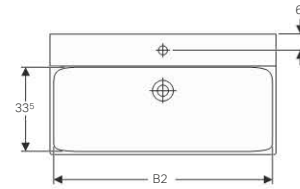

Washbasins

Geberit Xeno² washbasin

Characteristics

- Can be installed with a washbasin cabinet

Technical data

Material	Fine fireclay
----------	---------------

Art. no.	Surface / colour	B [cm]	B1 [cm]	B2 [cm]	Cabinet width [cm]	H [cm]	T [cm]	Tap hole	Overflow
500.530.01.1	KeraTect / white	60	-	57.2	58	14	48	centred	without
500.531.01.1	KeraTect / white	90	12	87.2	88	14	48	centred	without
500.532.01.1	KeraTect / white	90	12	87.2	88	14	48	without	without
500.550.01.1	KeraTect / white	120	24	117.2	118	14	48	left and right	without
500.551.01.1	KeraTect / white	120	24	117.2	118	14	48	centred	without
500.552.01.1	KeraTect / white	120	24	117.2	118	14	48	without	without