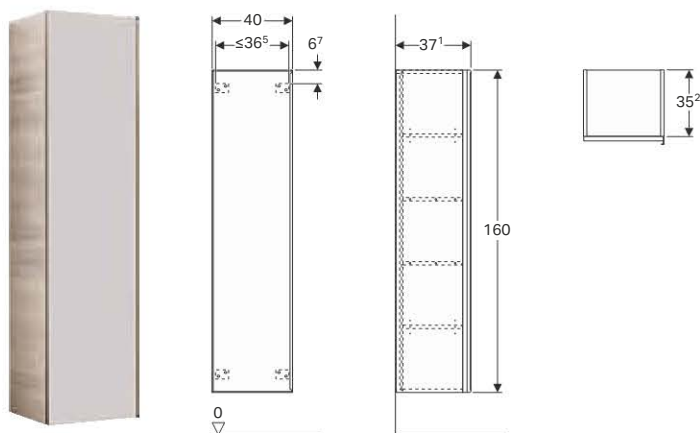

Characteristics

- Wall-hung
- With one door
- Opening via handle
- Door with soft closing
- With four movable shelves
- Left or right hinge side
- Front made of glass
- Door frame made of metal
- Delivered pre-assembled