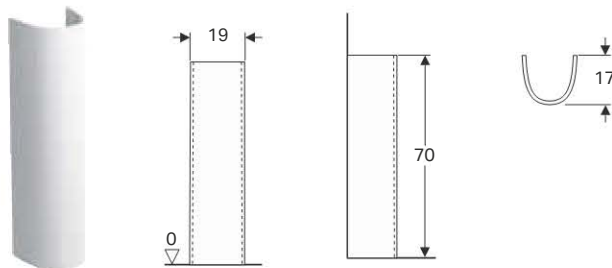

Technical data

Material	Vitreous china
----------	----------------

Scope of delivery

- Fastening material

Can be combined with

- Smyle Square handrinse basin
- Geberit Abalona handrinse basin → p. 146

Geberit Abalona full pedestal