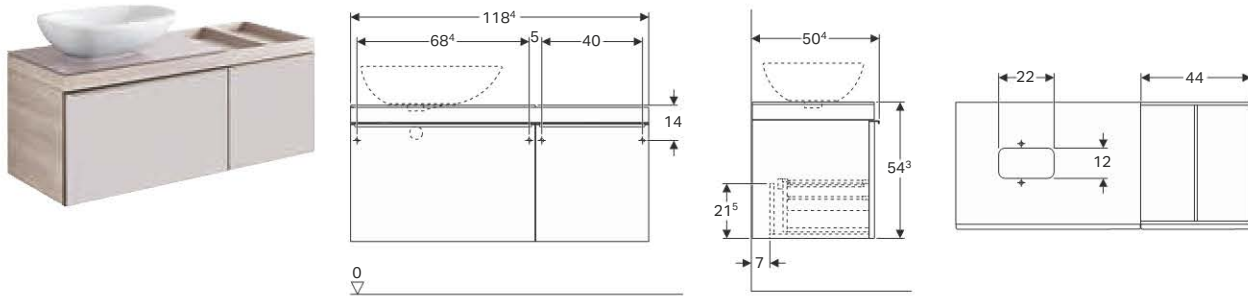

- Wall-hung
- With two drawers
- Opening via handle
- Drawer with self-closing
- Can be equipped with feet
- Front made of glass
- Drawer frame made of metal
- Delivered pre-assembled

Technical data

Material	Chipboard
----------	-----------

Can be combined with

- Geberit Citterio washbasin with shelf surface → p. 9

Accessories

- Accessory overview: Bathroom furniture

Geberit Citterio cabinet for washbasin, with one drawer

Characteristics

- Wall-hung
- With one drawer
- Opening via handle
- Drawer with self-closing
- Can be equipped with feet
- Front made of glass
- Drawer frame made of metal
- Delivered pre-assembled

Technical data

Material	Chipboard
----------	-----------

Scope of delivery

- Fastening material

Art. no.	Surface / colour	B [cm]	B1 [cm]	B2 [cm]	Washbasin		
					width [cm]	H [cm]	T [cm]
500.556.JI.1	Drawers: shiny glass / taupe Body: wood-textured melamine / oak beige	58.4	53.4	34.5	60	55.4	50.4
500.556.JJ.1	Drawers: shiny glass / black Body: wood-textured melamine / oak grey-brown	58.4	53.4	34.5	60	55.4	50.4
500.557.JI.1	Drawers: shiny glass / taupe Body: wood-textured melamine / oak beige	73.4	68.4	49.5	75	55.4	50.4
500.557.JJ.1	Drawers: shiny glass / black Body: wood-textured melamine / oak grey-brown	73.4	68.4	49.5	75	55.4	50.4
500.559.JI.1	Drawers: shiny glass / taupe Body: wood-textured melamine / oak beige	88.4	83.4	64.5	90	55.4	50.4
500.559.JJ.1	Drawers: shiny glass / black Body: wood-textured melamine / oak grey-brown	88.4	83.4	64.5	90	55.4	50.4
500.566.JI.1	Drawers: shiny glass / taupe Body: wood-textured melamine / oak beige	118.4	113.4	94.5	120	55.4	50.4
500.566.JJ.1	Drawers: shiny glass / black Body: wood-textured melamine / oak grey-brown	118.4	113.4	94.5	120	55.4	50.4

Characteristics

- Wall-hung
- With two drawers
- Opening via handle
- Drawer with self-closing
- Can be equipped with feet
- Front made of glass
- Cover plate made of glass
- Drawer frame made of metal
- Delivered pre-assembled