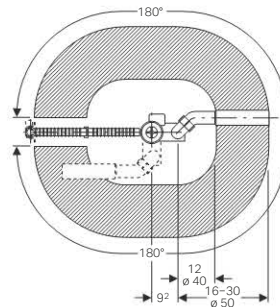

Accessories

Geberit bathtub drain with turn handle actuation, d52, with ready-to-fit-set, special size

Application purposes

- For bathtubs with valve hole $\varnothing$ 52 mm
- For bathtubs made of steel, plastic or cast iron
- For custom-size bathtubs

Characteristics

- Quality-monitored in accordance with EN 274-3
- With overflow
- Double-sided seals on drain and overflow
- Overflow head with extendible mount can be fastened

Technical data

Discharge rate	0.8 l/s
Overflow discharge rate	0.6 l/s
Depth of water seal	50 mm

Scope of delivery

- Ready-to-fit set
- T-piece made of PP, $\varnothing$ 39 / 28 mm, G 1"
- Waste outlet
- Trap
- Connection bend made of PE-HD, $\varnothing$ 40 / 50 mm
- Protection box
- Fastening material

Art. no.	Surface / colour
150.525.21.1	bright chrome-plated