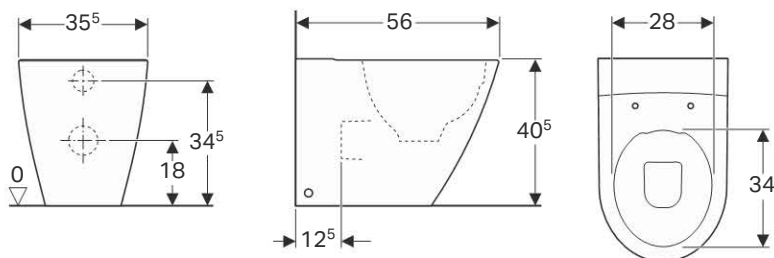

Floor-standing WCs

Geberit iCon floor-standing WC, washdown, back-to-wall, Rimfree

Application purposes

- For concealed cisterns

Characteristics

- Floor-standing
- Back-to-wall
- Washdown WC
- Rimfree

- Class 1, full flush volume 6 l, in accordance with EN 997
- Horizontal or vertical outlet
- Hidden fastening

Technical data

Material	Vitreous china

Scope of delivery

- Fastening material

Art. no.	Surface / colour	B [cm]	H [cm]	T [cm]
500.402.01.1	white	35.5	40.5	56

To order additionally

- WC seat

Can be combined with

- Geberit iCon WC seat → p. 101
- Geberit iCon WC seat, slim design → p. 102