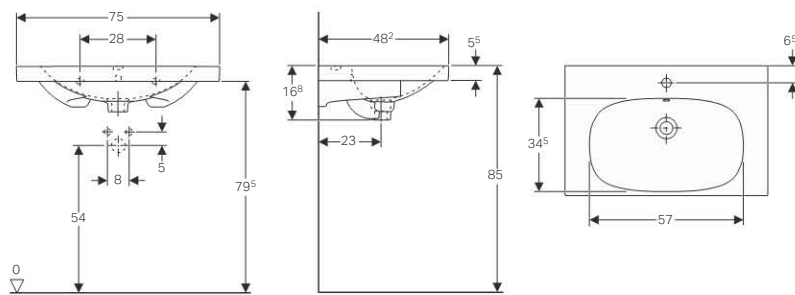

Geberit Acanto washbasin with shelf surface

Characteristics

- Can be installed with a washbasin cabinet

Technical data

Material	Fine fireclay

Art. no.	Surface / colour	B [cm]	Cabinet width [cm]	H [cm]	T [cm]	Tap hole	Overflow
500.622.01.1	white	75	74	16.8	48.2	centred	visible

Can be combined with

- Geberit Acanto cabinet for washbasin, with one drawer and one internal drawer → p. 59

Accessories

- Geberit bottle trap with dip tube, for washbasin, horizontal outlet → p. 12
- Geberit waste outlet with external push-button waste plug → p. 11
- Geberit bottle trap with dip tube for washbasin, space-saving model, horizontal outlet → p. 12
- Fastening set for Geberit washbasins → p. 12