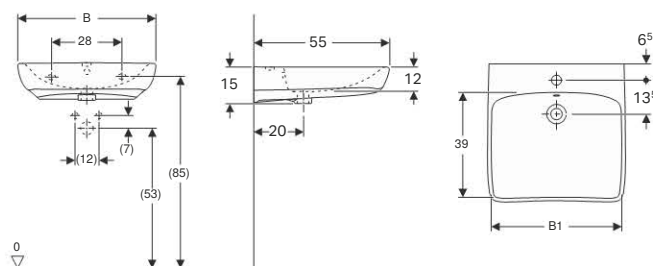

Washbasins, barrier-free

Geberit Abalona Square washbasin, barrier-free

Application purposes

- Suitable for use by wheelchair users

Technical data

Material	Vitreous china

Characteristics

- Ergonomically shaped front
- Shallow basin

Art. no.	Surface / colour	B [cm]	B1 [cm]	H [cm]	T [cm]	Tap hole	Overflow
500.187.01.1	N white	55	48	15	55	centred	without
500.302.01.1	white	55	48	15	55	centred	visible
500.188.01.1	N white	65	58	15	55	centred	without
500.292.01.1	white	65	58	15	55	centred	visible

N: New, available as of April 2018

Can be combined with

- Geberit Abalona half pedestal → p. 153
- Geberit Abalona full pedestal → p. 118

Accessories

- Geberit waste outlet with external push-button waste plug → p. 11
- Geberit waste outlet with internal push-button waste plug → p. 24
- Geberit bottle trap with dip tube, for washbasin, horizontal outlet → p. 12
- Fastening set for Geberit washbasins → p. 12