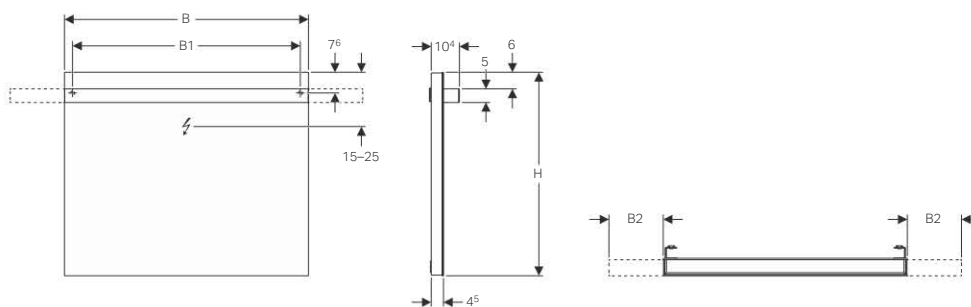

Mirrors

Geberit iCon illuminated mirror

Characteristics

- LED lighting
- Mechanical switch
- Adjustable lamp

Technical data

Protection class	II
Protection degree	IP44
Nominal voltage	230 V AC
Mains frequency	50 Hz
Operating voltage	12 V DC
Material	Glass
Energy efficiency class	A+
Light colour	4000 K

Art. no.	B [cm]	B1 [cm]	B2 [cm]	H [cm]	T [cm]	Power	
						consumption [W]	Luminous flux [lm]
500.448.00.1	37	31	–	110	10.4	12	234
500.449.00.1	120	114	10/15/20/25	75	10.4	40	368
500.468.00.1	90	84	10/15/20	75	10.4	30	768
500.469.00.1	60	54	10	75	10.4	19	568