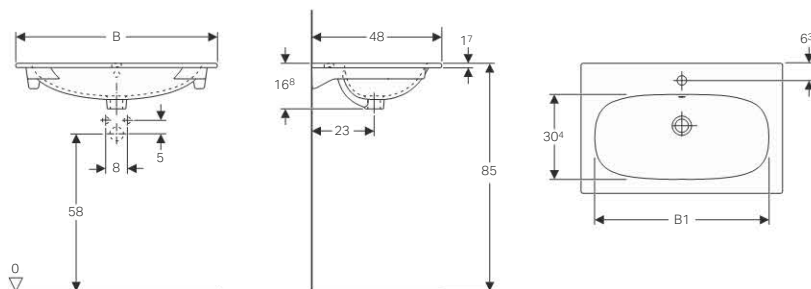

Can be combined with

- Geberit Acanto cabinet for double washbasin, with two drawers → p. 61

Accessories

- Geberit bottle trap with dip tube, for washbasin, horizontal outlet → p. 12
- Geberit waste outlet with external push-button waste plug → p. 11
- Geberit bottle trap with dip tube for washbasin, space-saving model, horizontal outlet → p. 12
- Fastening set for Geberit washbasins → p. 12

Lay-on washbasins

New

Geberit Acanto vanity basin

Application purposes

- For mounting on washbasin cabinets

Characteristics

- Slim rim

Technical data

Material	Fine fireclay

Art. no.	Surface / colour	B [cm]	B1 [cm]	Cabinet width [cm]	H [cm]	T [cm]	Tap hole	Overflow
500.640.01.1	white	60	48.8	59	16.8	48	centred	visible
500.641.01.1	white	75	63.3	74	16.8	48	centred	visible
500.642.01.1	white	90	78.3	89	16.8	48	centred	visible
500.643.01.1	white	90	78.3	89	16.8	48	without	visible

Can be combined with

- Geberit Acanto cabinet for washbasin, with one drawer and one internal drawer → p. 59

Accessories

Fastening set for Geberit washbasins

Application purposes

- For fastening Geberit washbasins on solid walls

Scope of delivery

- Set of 2 pieces

Art. no.

500.121.00.1