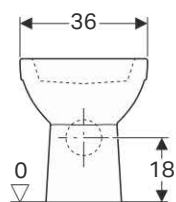

To order additionally

- WC seat

Can be combined with

- Geberit Abalona Square WC seat → p. 175
- Geberit Abalona Square WC seat, quick-release hinges → p. 173

Geberit Abalona floor-standing WC for close-coupled exposed cistern, washdown, hidden fastening, Rimfree