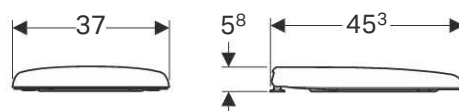

Geberit Smyle WC seat

Application purposes

- For Geberit Smyle wall-hung WC, horizontal outlet, opening for wall mounting, Rimfree

Characteristics

- Overlapping WC lid

Technical data

Material	Duroplast

Art. no.	Surface / colour	Soft-closing mechanism	Fastening	Hinge material
500.231.01.1	white	no	from above	Stainless steel
500.232.01.1	white	yes	from above	Brass chrome-plated