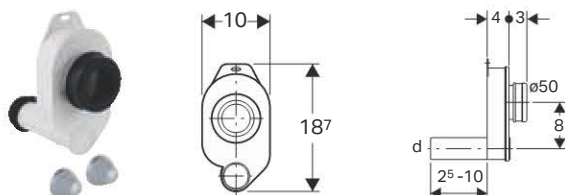

Geberit urinal trap d40, horizontal outlet

Application purposes

- For urinals with outlet to the rear
- For connecting to urinals

Technical data

Material	Plastic

Art. no.

Surface / colour

261.483.11.1

white alpine