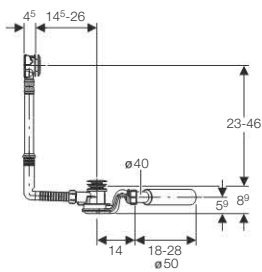

Art. no.	Surface / colour
150.711.21.1	bright chrome-plated

Geberit bathtub drain with push actuation PushControl, d52, length 26 cm, with ready-to-fit-set and connection bend

Application purposes

- For bathtubs made of steel, plastic or cast iron
- For standard-size bathtubs
- For bathtubs with valve hole \varnothing 52 mm