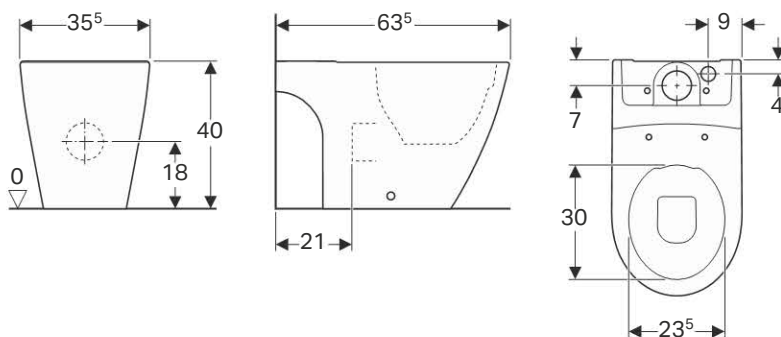

Geberit iCon floor-standing WC for close-coupled exposed cistern, washdown, Rimfree

Application purposes

- For close-coupled exposed cistern

Characteristics

- Floor-standing
- Washdown WC
- Rimfree

- Multidirectional outlet
- Hidden fastening

Technical data

Material	Vitreous china

Scope of delivery

- Fastening material

Art. no.	Surface / colour	B [cm]	H [cm]	T [cm]
500.401.01.1	white	35.5	40	63.5