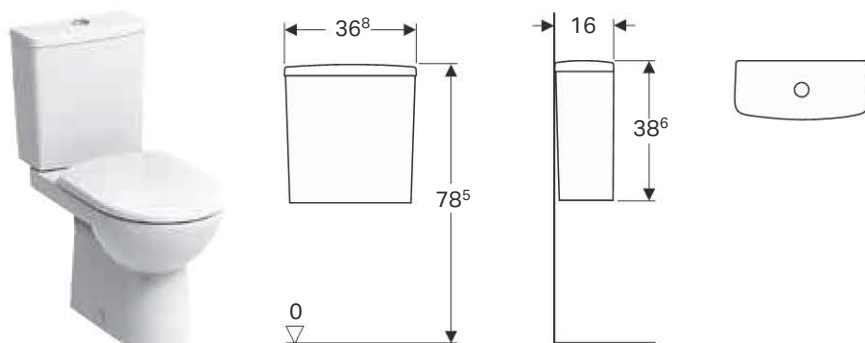

Exposed Cisterns

Exposed cisterns for WCs, made of ceramic

Geberit Abalona Square exposed cistern, close-coupled, dual flush, lateral water supply connection

Characteristics

- Close-coupled
- Dual flush
- Water supply connection on the left/right

Technical data

Flush volume, factory setting	6 and 3 l
Flush volume large, adjustment range	4 / 6 l
Flush volume small, adjustment range	2.6 / 3 l
Material	Vitreous china

Art. no. Surface / colour

Art. no.	Surface / colour	B [cm]	H [cm]	T [cm]
500.267.01.1	white	36.8	38.6	16

Can be combined with

- Geberit Abalona floor-standing WC for close-coupled exposed cistern, washdown, Rimfree → p. 166
- Geberit Abalona floor-standing WC for close-coupled exposed cistern, washdown, horizontal outlet → p. 167
- Geberit Abalona floor-standing WC for close-coupled exposed cistern, washdown, horizontal outlet, hidden fastening → p. 170
- Geberit Abalona floor-standing WC for close-coupled exposed cistern, washdown, vertical outlet → p. 166
- Geberit Abalona floor-standing WC, washdown, raised, for close-coupled exposed cistern → p. 172
- Geberit Abalona floor-standing WC for close-coupled exposed cistern, washdown, vertical outlet, hidden fastening → p. 168
- Geberit Abalona Square floor-standing WC for close-coupled exposed cistern, washdown, square design, hidden fastening, Rimfree → p. 168
- Geberit Abalona floor-standing WC for close-coupled exposed cistern, washdown, hidden fastening, Rimfree → p. 170