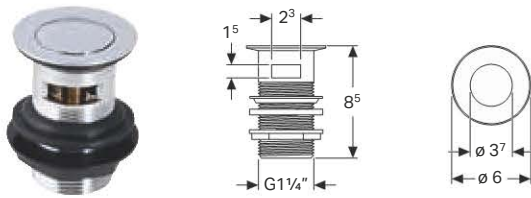

Scope of delivery

- Fastening material

Art. no.	Surface / colour	B [cm]	H [cm]	T [cm]	Overflow
500.289.01.1	white	35	40	53	visible

Accessories

Geberit waste outlet with internal push-button waste plug

Application purposes