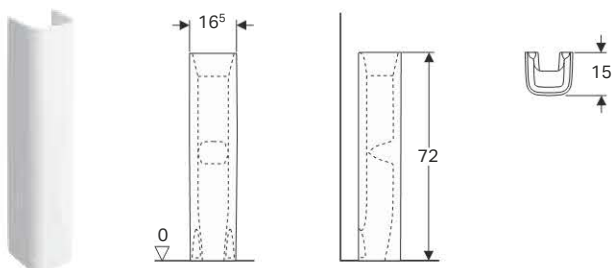

Geberit Abalona Square full pedestal

Technical data

Material	Vitreous china

Art. no.	Surface / colour
500.342.01.1	white

Can be combined with

- Smyle Square washbasin
- Geberit Abalona Square handrinse basin, asymmetrical overflow → p. 143
- Geberit Abalona Square washbasin → p. 148
- Geberit Abalona Square handrinse basin → p. 144
- Geberit Abalona Square handrinse basin, small projection → p. 144
- Smyle Square handrinse basin