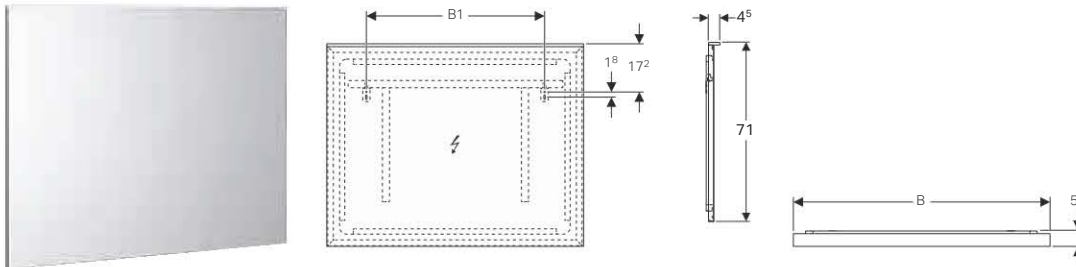

Geberit Xeno² illuminated mirror

Characteristics

- LED lighting
- Indirect lighting
- Heated rear to prevent mirror steaming up
- Touch-sensor switch
- Dimmable

Technical data

Protection class	I
Protection degree	IP44
Nominal voltage	230 V AC
Mains frequency	50 Hz
Operating voltage	24 V DC
Material	Glass
Energy efficiency class	A++
Light colour	4200 K

Art. no.	B [cm]	B1 [cm]	H [cm]	T [cm]	Power consumption [W]	Luminous flux [lm]	Luminous flux, indirect [lm]
500.519.00.1	120	71.5	71	5.5	56	3213	2209
500.521.00.1	60	32.5	71	5.5	38	1572	1430
500.522.00.1	90	62.5	71	5.5	47	2392	1819