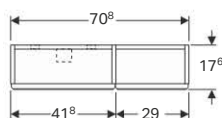

Accessories

- Geberit Abalona towel hook → p. 160
- Geberit Abalona wall panel → p. 188

New

Geberit Abalona mirror cabinet, one door and two pull-down doors

Characteristics

- Wall-hung
- With one door and two pull-down doors
- Door with soft closing
- Pull-down door with push-to-open
- With two movable shelves
- Left or right hinge side
- Delivered pre-assembled

Technical data

Material	Chipboard

Scope of delivery

- Fastening material
- 2 movable shelves

Art. no.	Surface / colour	B [cm]	B1 [cm]	H [cm]	T [cm]
500.185.01.1	white	70.8	25.8	85	17.6
500.186.01.1	white	70.8	25.8	85	17.6

Available as of April 2018

Accessories

- Geberit Abalona towel hook → p. 160
- Geberit Abalona wall panel → p. 188

New