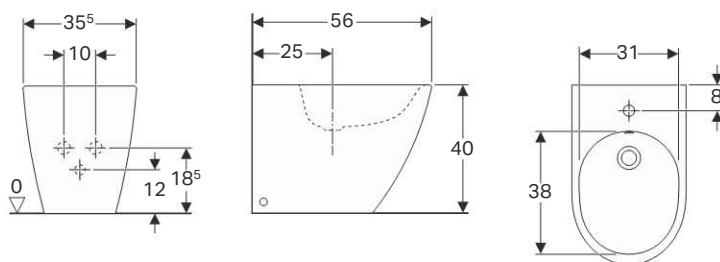

Floor-standing bidets

Geberit iCon floor-standing bidet, back-to-wall

Characteristics

- Floor-standing
- Back-to-wall
- Hidden water supply connection
- Hidden fastening

Technical data

Material	Vitreous china

Scope of delivery

- Fastening material

Art. no.	Surface / colour	B [cm]	H [cm]	T [cm]	Overflow
500.406.01.1	white	35.5	40	56	visible