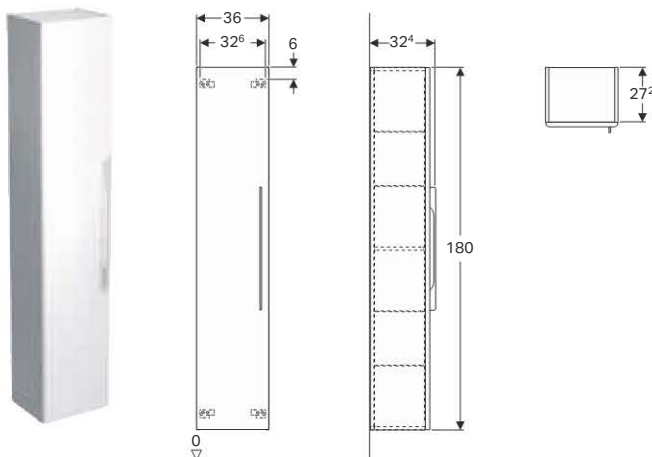

Side cabinets

Geberit Smyle tall cabinet with one door and internal mirror

Characteristics

- Wall-hung
- With one door
- Opening via handle
- With two fixed shelves
- With four movable shelves
- Left or right hinge side
- Moisture-resistant

- Mirror on inside of door
- Delivered pre-assembled

Technical data

Material	Chipboard

Scope of delivery

- 4 movable shelves
- Fastening material