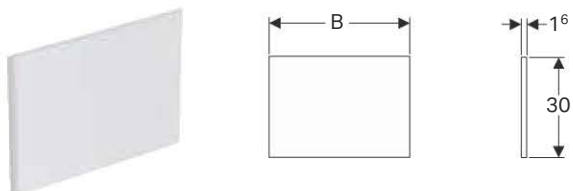

Bathroom accessories

Wall panels

New

Geberit Abalona wall panel

Scope of delivery

- Fastening material

Art. no.	Surface / colour	B [cm]	H [cm]	T [cm]
500.191.01.1	white	41.8	30	1.6
500.192.01.1	white	49.3	30	1.6

Available as of April 2018