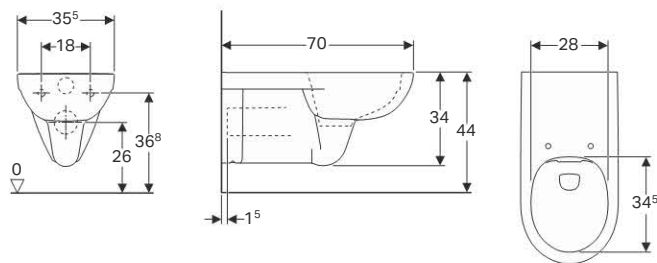

Geberit Abalona wall-hung WC, washdown, large projection, Rimfree

Application purposes

- For concealed cisterns
- For pressure flushing valves
- Suitable for use by wheelchair users

- Rimfree
- Class 1, full flush volume 6 or 4.5 l, in accordance with EN 997
- Large projection

Characteristics

- Wall-hung
- Washdown WC

Technical data

Material	Vitreous china

Art. no.	Surface / colour	B [cm]	H [cm]	T [cm]
500.262.01.1	white	35.5	34	70

To order additionally

- WC seat

Can be combined with

- Geberit Abalona WC seat ring → p. 176

Accessories

- Geberit connection set for wall-hung WC, length 30 cm → p. 22
- Fastening set for Geberit wall-hung WCs and wall-hung bidets → p. 22

- May require: Geberit connection set for wall-hung WC, length 30 cm