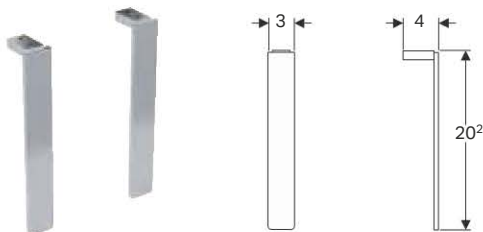

Art. no.

500.189.01.1

Available as of April 2018

Accessories

- Geberit Abalona set of feet → p. 160
- Geberit Abalona towel hook → p. 160

Accessories

New

Geberit Abalona set of feet