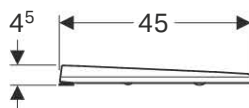

B	H	T
[cm]	[cm]	[cm]
35	41	54

To order additionally

- WC seat

Can be combined with

- Geberit Smyle WC seat → p. 129
- Geberit Smyle Square WC seat → p. 129

WC seats

Geberit Smyle Square WC seat

Characteristics