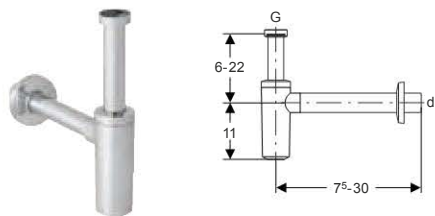

Geberit bottle trap with dip tube, for washbasin, horizontal outlet

Application purposes

- For washbasins

Characteristics

- Quality-monitored in accordance with EN 274-3
- Corrosion-resistant

Art. no.	Surface / colour	d, Ø [mm]	G ["]
151.034.21.1	bright chrome-plated	32	1 1/4
151.035.21.1	bright chrome-plated	40	1 1/4

Technical data

Material	Plastic

Scope of delivery

- Wall collar