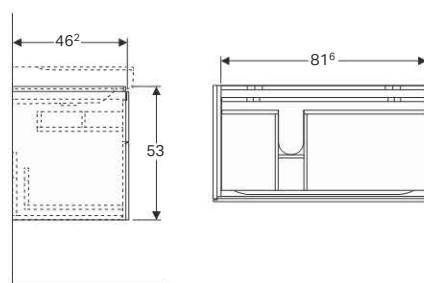

Geberit Xeno² cabinet for washbasin with shelf surface, with two drawers

Characteristics

- Wall-hung
- With two drawers
- Opened using push-to-open mechanism
- Drawer with antislip mat
- Drawer with LED lighting
- Moisture-resistant
- Delivered pre-assembled

Technical data

Protection class	II
Protection degree	IP21
Nominal voltage	220–240 V AC
Mains frequency	50–60 Hz
Operating voltage	12 V DC
Power consumption	3.75 W
Material	Chipboard
Energy efficiency class	A++
Light colour	3000 K

Scope of delivery

- Fastening material