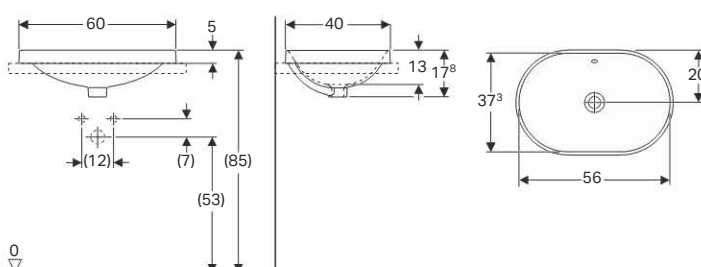

Geberit countertop washbasin VariForm, elliptic

Application purposes

- For mounting in a worktop

Art. no.	Surface / colour	B [cm]	H [cm]	T [cm]	Overflow
500.728.01.1	white	60	17.8	40	visible
500.729.01.1	Bottom side: glazed / white	60	17.8	40	visible
500.730.01.1	white	60	17.8	40	without
500.731.01.1	Bottom side: glazed / white	60	17.8	40	without

N: New, available: 500.728.01.1 as of February 2018; 500.729.01.1 as of July 2018; 500.730.01.1 as of April 2018; 500.731.01.1 as of July 2018;