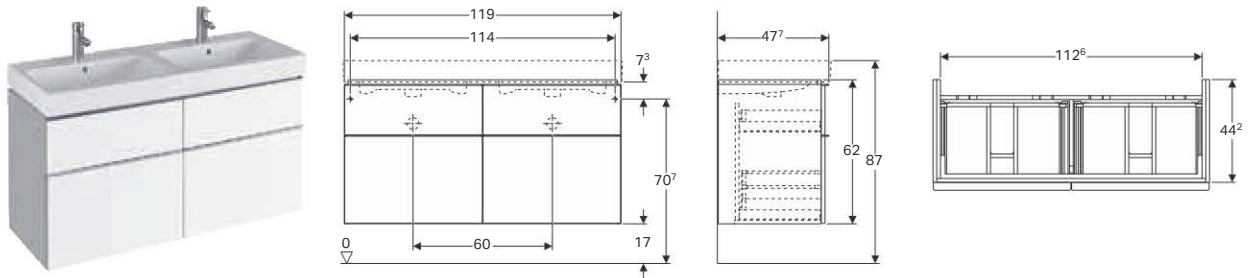

Geberit iCon cabinet for double washbasin, with four drawers

Characteristics

- Wall-hung
- With four drawers
- Opening via handle
- Drawer with self-closing
- Moisture-resistant
- Delivered pre-assembled

Technical data

Material	Chipboard

Scope of delivery

- Fastening material

Art. no.	Surface / colour	B [cm]	H [cm]	T [cm]
500.446.01.1	high-gloss coated / white	119	62	47.7
500.446.JH.1	foil-covered / oak nature	119	62	47.7
500.446.JK.1	matt coated / lava	119	62	47.7

Can be combined with

- Geberit iCon double washbasin → p. 82