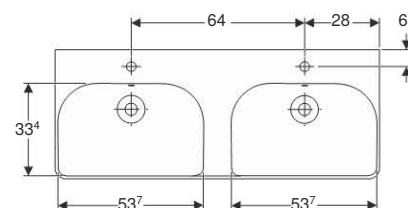

Double washbasins

Geberit Smyle Square double washbasin

Characteristics

- Can be installed with a washbasin cabinet

Technical data

Material	Vitreous china

Art. no.	Surface / colour	B [cm]	H [cm]	T [cm]	Tap hole	Overflow
500.223.01.1	white	120	16.5	48	left and right	visible
500.224.01.1	white	120	16.5	48	without	visible