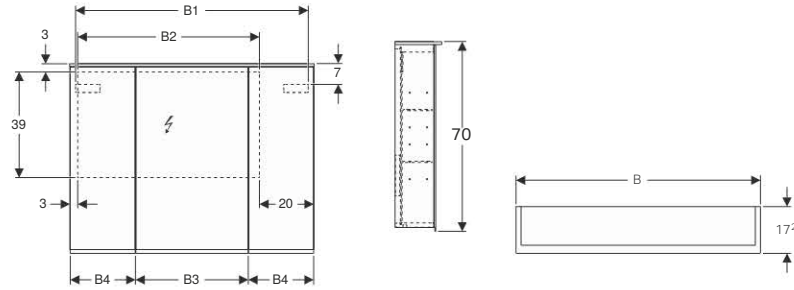

Geberit mirror cabinet Option Plus, with lighting, three doors

Characteristics

- LED lighting
- Indirect lighting
- Touch-sensor switch for the upper light
- Touch-sensor switch for the bottom light
- Power socket
- USB port
- Mirrored body
- Mirrored back side
- With three doors
- Doors mirrored on both sides
- Movable glass shelves
- Magnifying mirror

Technical data

Protection class	II
Protection degree	IP44
Nominal voltage	230 V AC
Mains frequency	50 Hz
Material	Chipboard
Energy efficiency class	A++
Light colour	4200 K

Scope of delivery

- 6 glass shelves
- Magnifying mirror
- Magnetic holder
- Fastening material

Art. no.	Surface / colour	B [cm]	B1 [cm]	B2 [cm]	B3 [cm]	B4 [cm]	H [cm]	T [cm]	Power consumption [W]	Luminous	Luminous
										flux, above [lm]	flux, below [lm]
500.592.00.1	Body: outside mirrored Doors: inside and outside mirrored	120	114.6	97	49.4	35	70	15	13.5	1890	770
500.594.00.1	Body: outside mirrored Doors: inside and outside mirrored	90	86.4	67	41.4	24	70	15	10.5	1470	560

Accessories

- Accessory overview: Bathroom furniture