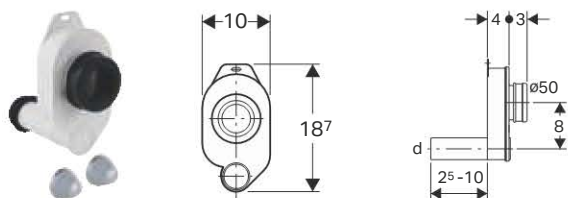

white alpine

50

Geberit urinal trap d40, horizontal outlet

Application purposes

- For urinals with outlet to the rear
- For connecting to urinals

Technical data

Material	Plastic
----------	---------

Art. no. Surface / colour