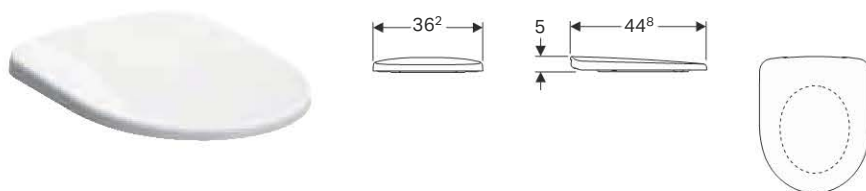

WC seats

Geberit Abalona WC seat, hinges made of plastic

Technical data

Material	Duroplast

Art. no.	Surface / colour	Soft-closing mechanism	Fastening
500.330.01.1	white	no	from below

Can be combined with

- Geberit Abalona floor-standing WC for close-coupled exposed cistern, washdown, Rimfree → p. 166
- Geberit Abalona floor-standing WC for close-coupled exposed cistern, washdown, vertical outlet, hidden fastening → p. 168
- Geberit Abalona wall-hung WC, washdown → p. 163
- Geberit Abalona wall-hung WC, washdown, Rimfree → p. 162
- Geberit Abalona floor-standing WC for close-coupled exposed cistern, washdown, horizontal outlet, hidden fastening → p. 170
- Geberit Abalona floor-standing WC, washdown, back-to-wall → p. 171
- Geberit Abalona floor-standing WC for close-coupled exposed cistern, washdown, horizontal outlet → p. 167
- Geberit Abalona floor-standing WC for close-coupled exposed cistern, washdown, vertical outlet → p. 166
- Geberit Abalona floor-standing WC for close-coupled exposed cistern, washdown, hidden fastening, Rimfree → p. 170