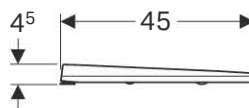

Geberit Smyle WC seat

Characteristics

- Overlapping WC lid

Technical data

Material	Duroplast

Art. no.	Surface / colour	Soft-closing mechanism	Fastening	Hinge material
500.235.01.1	white	no	from above	Stainless steel
500.236.01.1	white	yes	from above	Brass chrome-plated

Can be combined with

- Geberit Smyle wall-hung WC, washdown, Rimfree → p. 126
- Geberit Smyle floor-standing WC, washdown, back-to-wall → p. 128
- Geberit Smyle floor-standing WC for close-coupled exposed cistern, washdown, Rimfree → p. 128
- Geberit Smyle wall-hung WC, washdown → p. 125