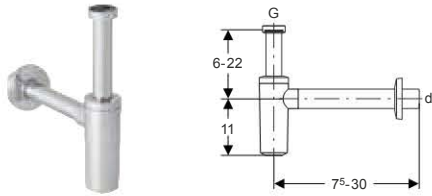

Application purposes

- For fastening Geberit handrinse basins on solid walls

Scope of delivery

- Set of 2 pieces

Art. no.	500.122.00.1
----------	--------------

Geberit bottle trap with dip tube, for washbasin, horizontal outlet