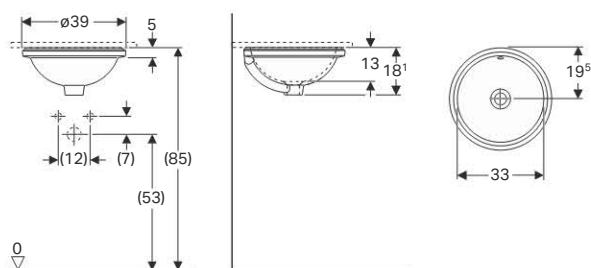

Geberit under-countertop washbasin VariForm, round

Application purposes

- For mounting in a worktop

Scope of delivery

- Fastening material

Art. no.	Surface / colour	D [cm]	D1 [cm]	H [cm]	Overflow
500.744.01.1	white	39	33	18.1	visible
500.745.01.1	Bottom side: glazed / white	39	33	18.1	visible
500.746.01.1	white	39	33	18.1	without
500.747.01.1	Bottom side: glazed / white	39	33	18.1	without

N: New, available: 500.744.01.1 as of August 2018; 500.745.01.1 as of October 2018; 500.746.01.1 as of October 2018; 500.747.01.1 as of October 2018;