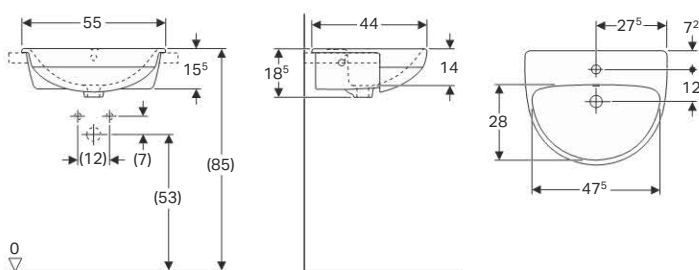

Semirecessed washbasins

Geberit Abalona semirecessed washbasin

Application purposes

- For mounting in a worktop

Technical data

Material	Vitreous china

Scope of delivery

- Fastening material

Art. no.	Surface / colour	B [cm]	H [cm]	T [cm]	Tap hole	Overflow
500.311.01.1	white	55	18.5	44	centred	visible

Accessories

- Geberit waste outlet with external push-button waste plug → p. 11
- Geberit waste outlet with internal push-button waste plug → p. 24
- Geberit bottle trap with dip tube, for washbasin, horizontal outlet → p. 12

- Geberit drain valve with waste plug and chain only for semirecessed washbasins with two tap holes