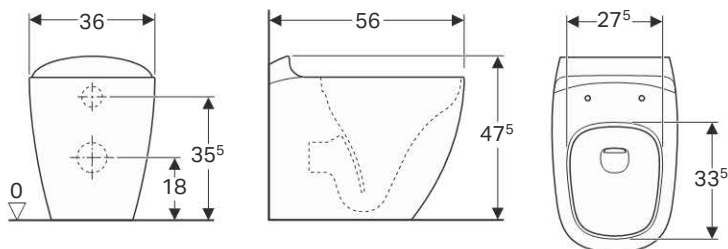

Floor-standing WCs

Geberit Citterio floor-standing WC, washdown, back-to-wall

Application purposes

- For concealed cisterns

Characteristics

- Floor-standing
- Back-to-wall
- Washdown WC
- With flush rim
- Class 1, full flush volume 6 l, in accordance with EN 997
- Horizontal or vertical outlet
- Hidden fastening

Technical data

Material	Vitreous china

Scope of delivery

- Fastening material

Art. no.	Surface / colour	B [cm]	H [cm]	T [cm]
500.511.01.1	KeraTect / white	36	47.5	56

To order additionally

- WC seat

Can be combined with

- Geberit Citterio WC seat → p. 21

- May require: Geberit connection set for wall-hung WC, length 30 cm