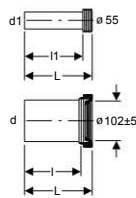

Geberit connection set for wall-hung WC, length 30 cm

Application purposes

- For wall-hung WCs

Characteristics

- Extended connection set

Technical data

Material	PE-HD

Scope of delivery

- Flush pipe with sleeve, made of PE-HD
- Straight connector with sleeve, made of PE-HD
- 2 cover caps
- Fastening material

Art. no.	Surface / colour	d, ø [mm]	d1, ø [mm]	L [cm]	l [cm]	l1 [cm]
152.441.46.1	matt chrome-plated	90	45	30	26.5	27.5