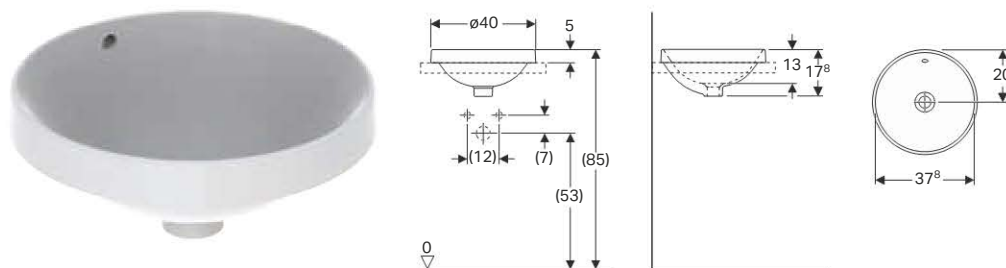

Accessories

- Accessory overview: Bathroom furniture

VariForm Washbasins

New

Geberit countertop washbasin VariForm, round

Application purposes

- For mounting in a worktop

Art. no.	Surface / colour	D [cm]	H [cm]	Overflow
500.700.01.1	white	40	17.8	visible
500.701.01.1	Bottom side: glazed / white	40	17.8	visible
500.702.01.1	white	40	17.8	without
500.703.01.1	Bottom side: glazed / white	40	17.8	without