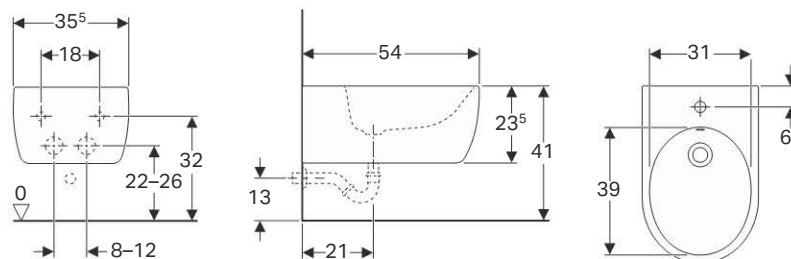

Bidets

Wall-hung bidets

Geberit iCon wall-hung bidet

Application purposes

- For single-hole taps with flexible hoses

Characteristics

- Wall-hung
- Hidden water supply connection
- Hidden fastening

Technical data

Material	Vitreous china

Scope of delivery

- Fastening material

Art. no.	Surface / colour	B [cm]	H [cm]	T [cm]	Overflow
500.405.01.1	white	35.5	23.5	54	visible

Accessories

- Fastening set for Geberit wall-hung WCs and wall-hung bidets → p. 22