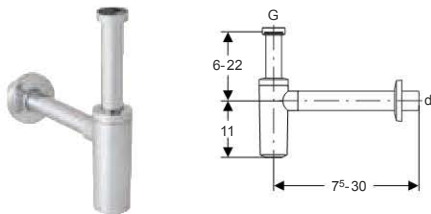

Geberit bottle trap with dip tube, for washbasin, horizontal outlet

Application purposes

- For washbasins

Characteristics

- Quality-monitored in accordance with EN 274-3
- Corrosion-resistant

Art. no.   Surface / colour

151.034.21.1   bright chrome-plated

151.035.21.1   bright chrome-plated

Technical data

Material	Plastic

Scope of delivery

- Wall collar

d, Ø [mm]	G ["]

32	1 1/4

40	1 1/4