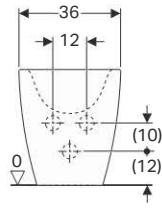

Floor-standing bidets

Geberit Citterio floor-standing bidet, back-to-wall

Application purposes

- For single-hole taps

Characteristics

- Floor-standing
- Back-to-wall
- Hidden water supply connection
- Hidden fastening

Technical data

Material	Vitreous china

Scope of delivery

- Fastening material

Art. no.	Surface / colour	B [cm]	H [cm]	T [cm]	Overflow
500.538.01.1	KeraTect / white	36	41	56	visible