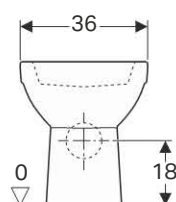

Geberit Abalona floor-standing WC for close-coupled exposed cistern, washdown, horizontal outlet, hidden fastening

Application purposes

- For close-coupled exposed cistern

Characteristics

- Floor-standing
- Washdown WC
- With flush rim

- Horizontal outlet
- Hidden fastening

Technical data

Material	Vitreous china

Scope of delivery

- Fastening material