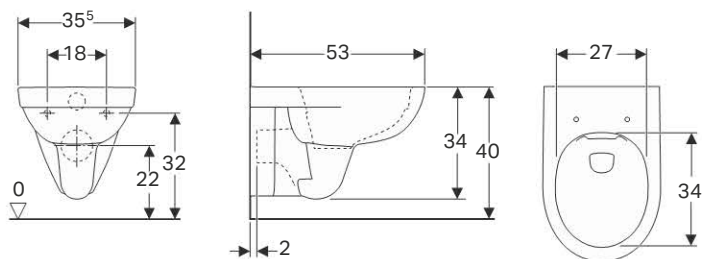

Geberit Abalona wall-hung WC, washdown, Rimfree

Application purposes

- For concealed cisterns
- For pressure flushing valves

- Rimfree
- Class 1, full flush volume 6 or 4.5 l, in accordance with EN 997

Characteristics

- Wall-hung
- Washdown WC

Technical data

Material	Vitreous china

Art. no.	Surface / colour	B [cm]	H [cm]	T [cm]
500.265.01.1	white	35.5	34	53

To order additionally

- WC seat

Can be combined with

- Geberit Abalona WC seat, hinges made of plastic → p. 172
- Geberit Abalona WC seat → p. 174
- Geberit Abalona WC seat, quick-release hinges → p. 174
- Geberit Abalona WC seat, seat ring for children → p. 173

Accessories

- Fastening set for Geberit wall-hung WCs and wall-hung bidets → p. 22