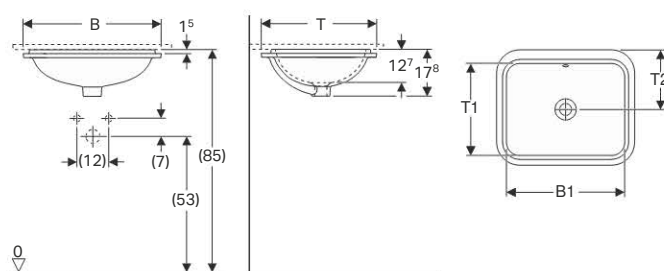

New

Geberit under-countertop washbasin VariForm, rectangular

Application purposes

- For mounting in a worktop

Scope of delivery

- Fastening material

Art. no.	Surface / colour	B [cm]	B1 [cm]	H [cm]	T [cm]	T1 [cm]	T2 [cm]	Overflow
500.760.01.1	white	53	45	17.8	44	35	22	visible
500.761.01.1	Bottom side: glazed / white	53	45	17.8	44	35	22	visible
500.762.01.1	white	53	45	17.8	44	35	22	without
500.763.01.1	Bottom side: glazed / white	53	45	17.8	44	35	22	without
500.764.01.1	white	58	50	17.8	49	40	24.5	visible
500.765.01.1	Bottom side: glazed / white	58	50	17.8	49	40	24.5	visible
500.766.01.1	white	58	50	17.8	49	40	24.5	without
500.767.01.1	Bottom side: glazed / white	58	50	17.8	49	40	24.5	without

N: New, available: 500.760.01.1 as of February 2018; 500.761.01.1 as of July 2018; 500.762.01.1 as of April 2018; 500.763.01.1 as of July 2018; 500.764.01.1 as of February 2018; 500.765.01.1 as of July 2018; 500.766.01.1 as of April 2018; 500.767.01.1 as of July 2018;

New