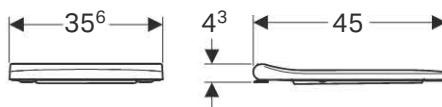

Geberit Smyle Square WC seat, slim design

Characteristics

- Slim design
- Overlapping WC lid

Technical data

Material	Duroplast

Art. no.	Surface / colour	Soft-closing mechanism	Fastening	Hinge material
500.237.01.1	white	yes	from above	Brass chrome-plated
500.238.01.1	white	no	from above	Stainless steel

Can be combined with

- Geberit Smyle Square wall-hung WC, washdown, opening for wall mounting, Rimfree → p. 126