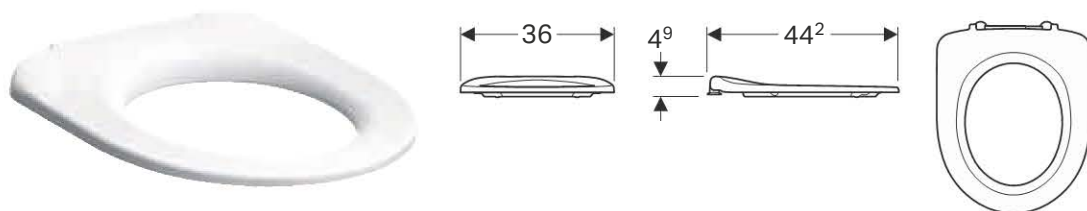

WC seat rings

Geberit Abalona WC seat ring

Technical data

Material	Duroplast

Art. no.	Surface / colour	Soft-closing mechanism	Fastening
500.340.01.1	white	no	from below

Can be combined with

- Geberit Abalona wall-hung WC, washdown, large projection → p. 164
- Geberit Abalona wall-hung WC, washdown, large projection, Rimfree → p. 164
- Geberit Abalona floor-standing WC, washdown, raised, for close-coupled exposed cistern → p. 172

New