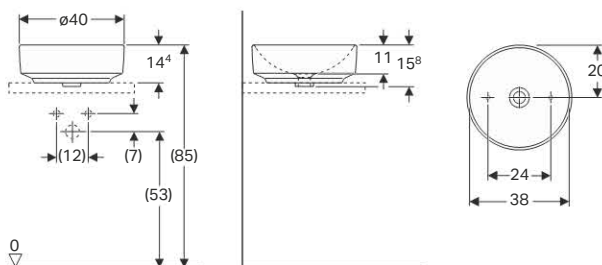

Geberit lay-on washbasin VariForm, round

Application purposes

- For mounting on washbasin cabinets

Scope of delivery

- Fastening material

Art. no.	Surface / colour	D [cm]	H [cm]	Overflow
500.768.01.1	white	40	15.8	without

Available as of February 2018