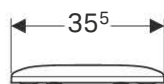

Geberit Smyle WC seat

Characteristics

- Overlapping WC lid

Technical data

Material	Duroplast

Art. no.	Surface / colour	Soft-closing mechanism	Fastening	Hinge material
500.235.01.1	white	no	from above	Stainless steel
500.236.01.1	white	yes	from above	Brass chrome-plated

Can be combined with

- Geberit Smyle wall-hung WC, washdown, Rimfree → p. 126
- Geberit Smyle floor-standing WC, washdown, back-to-wall → p. 128
- Geberit Smyle floor-standing WC for close-coupled exposed cistern, washdown, Rimfree → p. 128
- Geberit Smyle wall-hung WC, washdown → p. 125