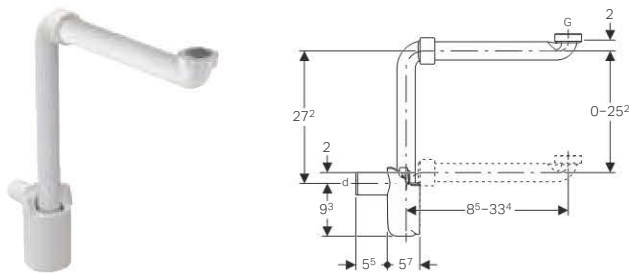

Scope of delivery

- Wall collar

d, Ø [mm]	G ["]
--------------	----------

32	1 1/4
----	-------

40	1 1/4
----	-------

Geberit bottle trap with dip tube for washbasin, space-saving model, horizontal outlet

Application purposes