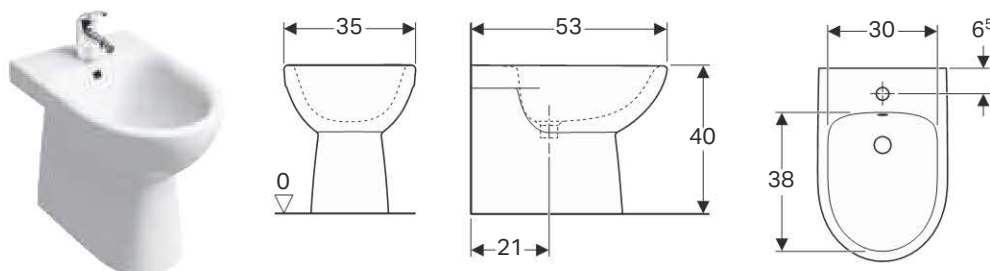

Geberit Abalona floor-standing bidet, back-to-wall, hidden fastening

Characteristics

- Floor-standing
- Back-to-wall
- Hidden water supply connection
- Hidden fastening

Technical data

Material	Vitreous china

Scope of delivery

- Fastening material

Art. no.	Surface / colour	B [cm]	H [cm]	T [cm]	Overflow
500.289.01.1	white	35	40	53	visible