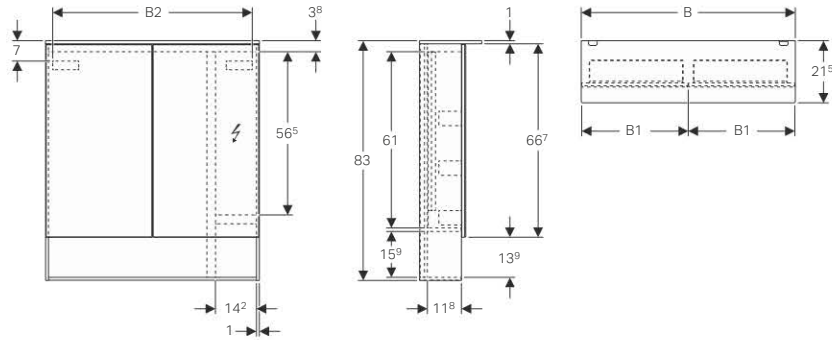

Mirror cabinets

New

Geberit Acanto mirror cabinet with functional lighting, two doors

Characteristics

- LED lighting
- Internal lighting
- Mechanical switch
- Power socket
- USB port
- Mirrored back side

- With two doors
- Magnifying mirror
- Storage boxes on inside of doors

Technical data

Material	Chipboard

Art. no.	Surface / colour	B [cm]	B1 [cm]	B2 [cm]	H [cm]	T [cm]
500.644.00.1	Body: melamine wooden structure / mystic oak Doors: outside mirrored	60	29.6	54.6	83	21.5
500.645.00.1	Body: melamine wooden structure / mystic oak Doors: outside mirrored	75	36.8	69	83	21.5
500.646.00.1	Body: melamine wooden structure / mystic oak Doors: outside mirrored	90	44.3	84	83	21.5