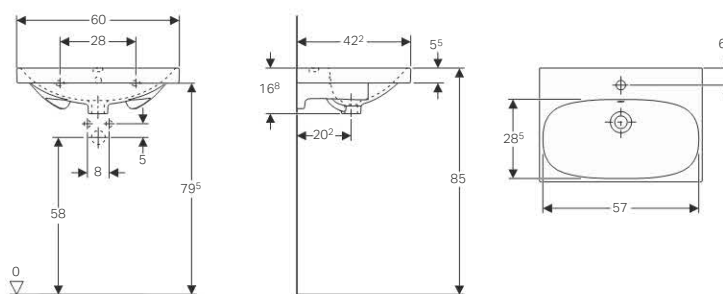

Geberit Acanto washbasin, small projection

Characteristics

- Can be installed with a washbasin cabinet
- Small projection

Technical data

Material	Fine fireclay

Art. no.	Surface / colour	B Cabinet width [cm]	Cabinet width [cm]	H [cm]	T [cm]	Tap hole	Overflow
500.631.01.1	white	60	59.5	16.8	42.2	centred	visible

Can be combined with

- Geberit Acanto cabinet for washbasin, with one drawer and internal drawer, small projection → p. 60

Accessories

- Geberit bottle trap with dip tube, for washbasin, horizontal outlet → p. 12
- Geberit waste outlet with external push-button waste plug → p. 11
- Geberit bottle trap with dip tube for washbasin, space-saving model, horizontal outlet → p. 12
- Fastening set for Geberit washbasins → p. 12