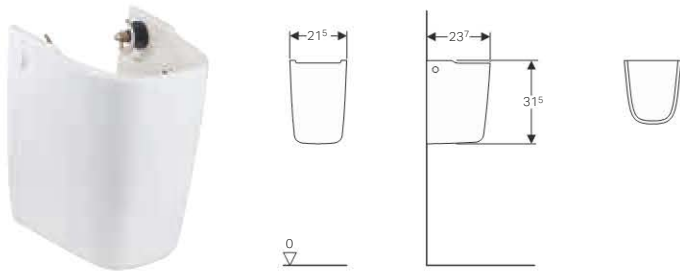

Pedestals

Geberit Smyle half pedestal for handrinse basins

Application purposes

- For handrinse basins

Characteristics

- Easy fastening with Geberit fastening set Kerafix, for half pedestals

Art. no.	Surface / colour
500.575.01.1	white

Technical data

Material	Vitreous china

Scope of delivery

- Fastening material

Can be combined with

- Smyle Square handrinse basin
- Geberit Abalona handrinse basin → p. 146