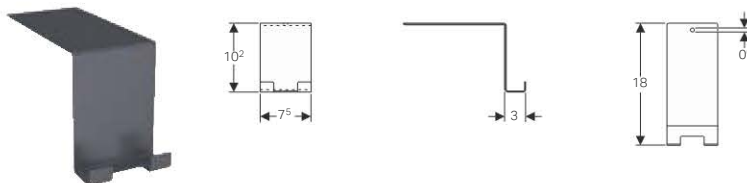

New

Geberit Acanto drawer insert

Technical data

Material	Chipboard
----------	-----------

Art. no.	Surface / colour
500.648.00.1	matt laminated

New

Geberit Acanto towel hook

Technical data