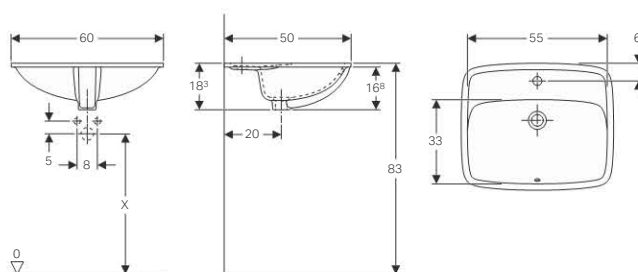

Under-countertop washbasins

Geberit Abalona Square under-countertop washbasin

Technical data

Material	Vitreous china

Scope of delivery

- Fastening material

Art. no.	Surface / colour	B [cm]	H [cm]	T [cm]	Tap hole	Overflow
500.308.01.1	white	60	18.3	50	centred	visible

Accessories

- Geberit waste outlet with external push-button waste plug → p. 11
- Geberit waste outlet with internal push-button waste plug → p. 24
- Geberit bottle trap with dip tube, for washbasin, horizontal outlet → p. 12