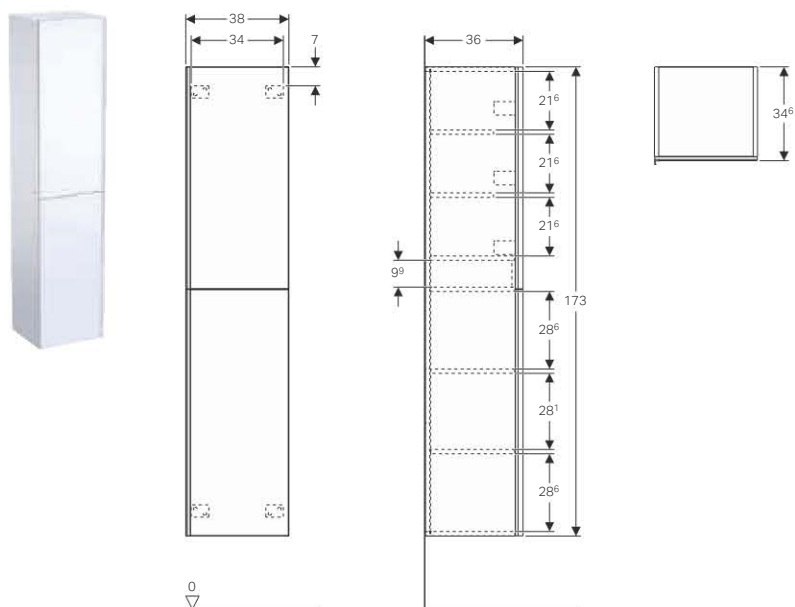

Side cabinets

New

Geberit Acanto tall cabinet with two doors

Characteristics

- Wall-hung
- With two doors
- Opening via handle
- With one lockable internal drawer
- Door with soft closing
- With four movable shelves
- Storage boxes on inside of doors

- Front made of chipboard with glass cover
- Delivered pre-assembled

Technical data

Material	Chipboard

Scope of delivery

- Fastening material

Art. no.	Surface / colour	B [cm]	H [cm]	T [cm]
500.619.01.1	Body: high-gloss coated / white Doors: shiny glass / white	38	173	36
500.619.16.7	Body: matt coated / black Drawers: shiny glass / black	38	173	36
500.619.JK.1	Body: matt coated / lava Doors: shiny glass / lava	38	173	36
500.619.JL.1	Body: matt coated / sand grey Doors: shiny glass / sand grey	38	173	36

Accessories

- Geberit Acanto set of feet → p. 69