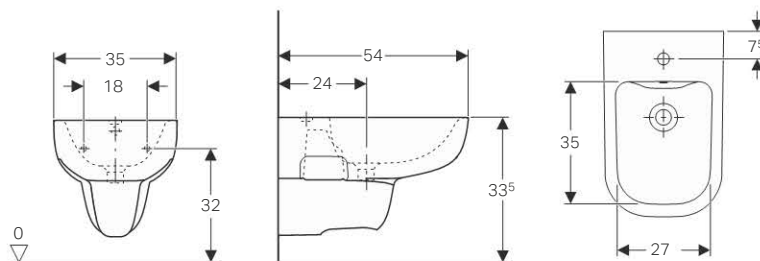

Bidets

Wall-hung bidets

Geberit Smyle wall-hung bidet

Application purposes

- For single-hole taps with flexible hoses

Characteristics

- Wall-hung
- Hidden water supply connection

Technical data

Material	Vitreous china

Art. no.	Surface / colour	B [cm]	H [cm]	T [cm]	Overflow
500.216.01.1	white	35	33.5	54	visible

Accessories

- Fastening set for Geberit wall-hung WCs and wall-hung bidets → p. 22