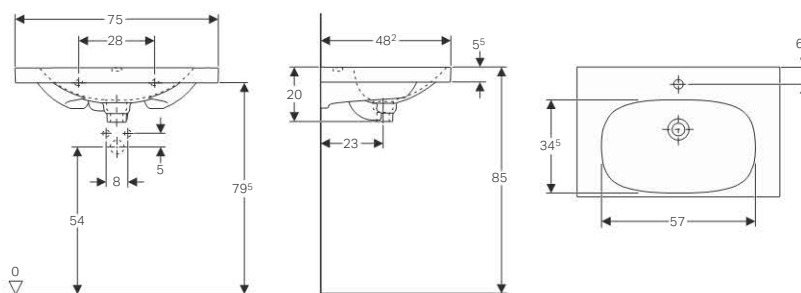

New

Geberit Acanto washbasin with hidden overflow, shelf surface and drain cover

Characteristics

- Can be installed with a washbasin cabinet
- Ceramic overflow system

Technical data

Material	Fine fireclay

Scope of delivery

- Drain cover

Art. no.	Surface / colour	B	Cabinet width	H	T	Tap hole	Overflow
		[cm]	[cm]	[cm]	[cm]		
500.630.01.1	white	75	74	20	48.2	centred	hidden

Can be combined with

- Geberit Acanto cabinet for washbasin, with one drawer and one internal drawer → p. 59

Accessories

- Geberit bottle trap with dip tube, for washbasin, horizontal outlet → p. 12
- Geberit waste outlet with internal push-button waste plug → p. 24
- Geberit bottle trap with dip tube for washbasin, space-saving model, horizontal outlet → p. 12
- Fastening set for Geberit washbasins → p. 12

New