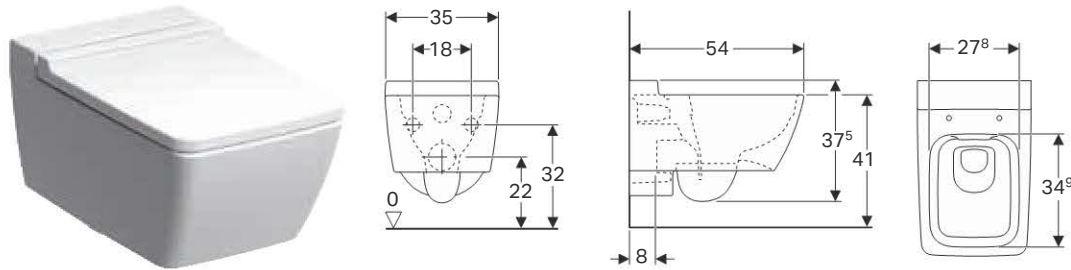

Application purposes

- For Geberit Xeno² side cabinets with one drawer

Art. no.	B [cm]	H [cm]	T [cm]
500.524.00.1	58	0.8	45

WCs

Wall-hung WCs

Geberit Xeno² wall-hung WC, washdown, Rimfree

Application purposes