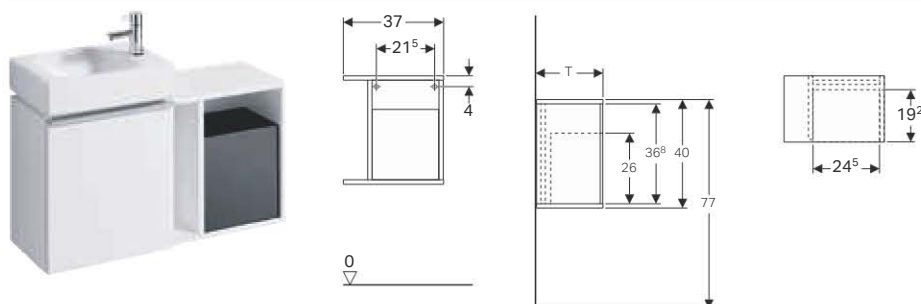

Geberit iCon side element with storage box

Characteristics

- Wall-hung
- Moisture-resistant
- With storage box
- Can be connected with washbasin cabinet
- Delivered pre-assembled

Technical data

Material	Chipboard

Scope of delivery

- Fastening material

Art. no.	Surface / colour	B [cm]	H [cm]	T [cm]
500.419.01.1	high-gloss coated / white	37	40	24.5
500.419.JH.1	foil-covered / oak nature	37	40	24.5
500.419.JK.1	matt coated / lava	37	40	24.5
500.423.01.1	high-gloss coated / white	37	40	27.3
500.423.JH.1	foil-covered / oak nature	37	40	27.3
500.423.JK.1	matt coated / lava	37	40	27.3

- Side element 500.419.xx.1 only for Geberit iCon cabinet for handrinse basin 500.425.xx.1
- Side element 500.423.xx.1 only for Geberit iCon cabinet for handrinse basin 500.427.xx.1