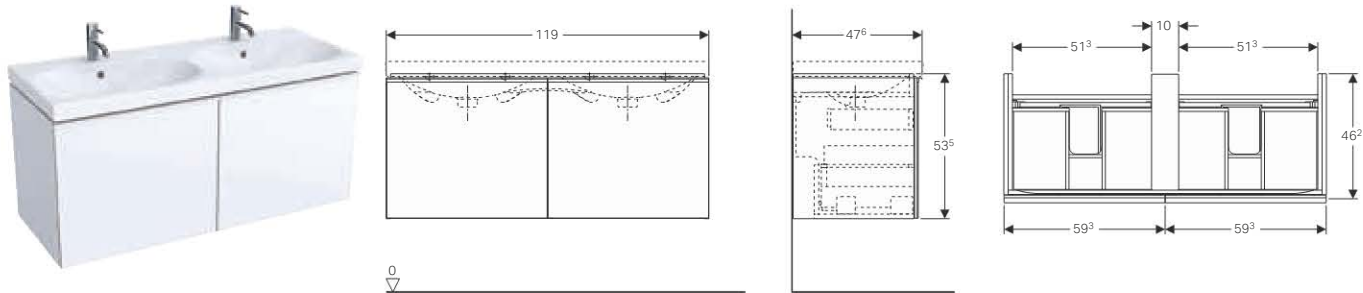

New

Geberit Acanto cabinet for double washbasin, with two drawers

Characteristics

- Wall-hung
- With two drawers
- Opening via handle
- Front made of chipboard with glass cover
- Delivered pre-assembled

Technical data

Material	Chipboard

Scope of delivery

- Fastening material

Art. no.	Surface / colour	B [cm]	H [cm]	T [cm]
500.613.01.1	Body: high-gloss coated / white Drawers: shiny glass / white	119	53.5	47.6
500.613.16.7	Body: matt coated / black Drawers: shiny glass / black	119	53.5	47.6
500.613.JK.1	Body: matt coated / lava Drawers: shiny glass / lava	119	53.5	47.6
500.613.JL.1	Body: matt coated / sand grey Drawers: shiny glass / sand grey	119	53.5	47.6

Can be combined with

- Geberit Acanto double washbasin for cabinet → p. 55