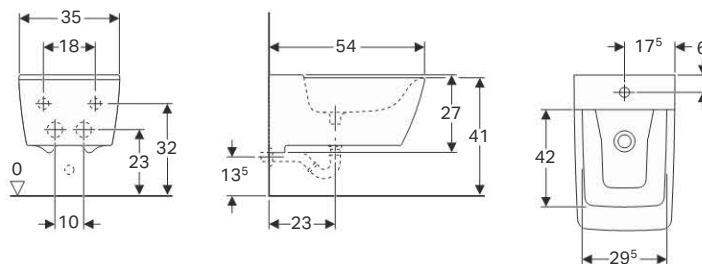

Geberit connection set for wall-hung WC, length 30 cm

Application purposes

- For wall-hung WCs

Characteristics

- Extended connection set

Technical data

Material	PE-HD

Scope of delivery

- Flush pipe with sleeve, made of PE-HD
- Straight connector with sleeve, made of PE-HD
- 2 cover caps
- Fastening material

Art. no.	Surface / colour	d, ø [mm]	d1, ø [mm]	L [cm]	l [cm]	l1 [cm]
152.441.46.1	matt chrome-plated	90	45	30	26.5	27.5

Bidets

Wall-hung bidets

Geberit Xeno² wall-hung bidet

Application purposes

- For single-hole taps with flexible hoses

Characteristics

- Wall-hung
- Hidden water supply connection
- Hidden fastening
- Suitable for Geberit washbasin connector Clou

Technical data

Material	Vitreous china

Scope of delivery

- Fastening material

Art. no.	Surface / colour	B [cm]	H [cm]	T [cm]	Overflow
500.501.01.1	KeraTect / white	35	23.5	54	without

Accessories

- Geberit washbasin connector Clou with lever actuation → p. 11
- Fastening set for Geberit wall-hung WCs and wall-hung bidets → p. 22