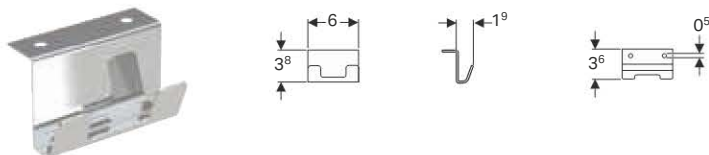

New

Geberit Abalona towel hook

Technical data

Material	Steel
----------	-------

Scope of delivery

- Fastening material

Art. no.

Surface / colour