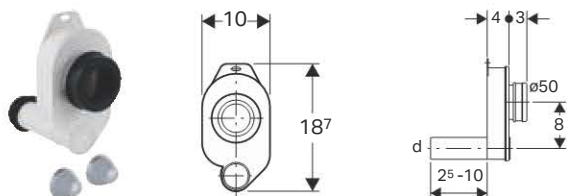

d, ø
[mm]

50

Geberit urinal trap d40, horizontal outlet

Application purposes

- For urinals with outlet to the rear
- For connecting to urinals

Technical data

Material	Plastic
----------	---------

Art. no.