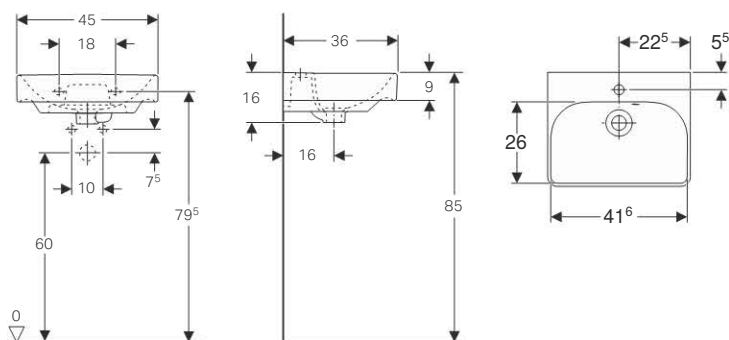

Washbasins

Handrinse basins

Geberit Smyle Square handrinse basin

Characteristics

- Can be installed with a washbasin cabinet
- Asymmetrical overflow

Technical data

Material	Vitreous china

Art. no.	Surface / colour	B [cm]	H [cm]	T [cm]	Tap hole	Overflow
500.222.01.1	white	45	16	36	centred	visible

Can be combined with

- Geberit Smyle cabinet for handrinse basin, with one door → p. 123

Accessories

- Geberit waste outlet with external push-button waste plug → p. 11
- Geberit bottle trap with dip tube, for washbasin, horizontal outlet → p. 12
- Geberit bottle trap with dip tube for washbasin, space-saving model, horizontal outlet → p. 12
- Fastening set for Geberit handrinse basins → p. 13