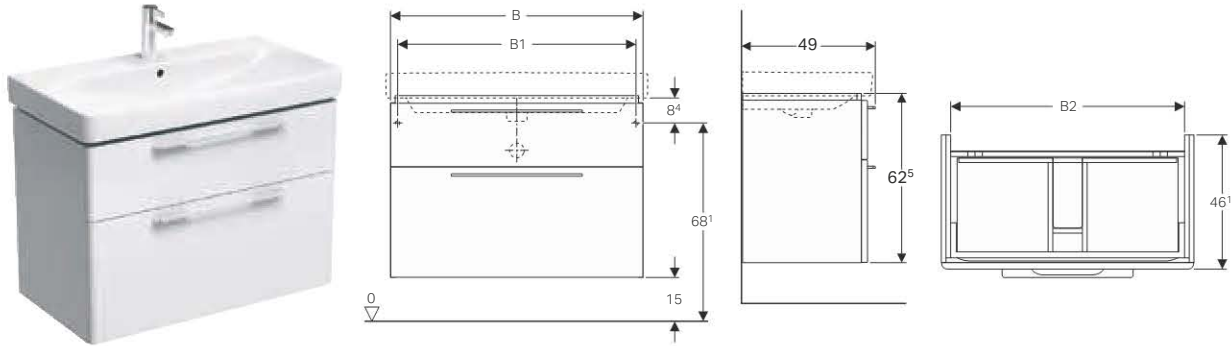

Can be combined with

- Geberit Smyle Square handrinse basin → p. 115

Geberit Smyle cabinet for washbasin, with two drawers

Characteristics

- Wall-hung
- With two drawers
- Opening via handle
- Drawer with self-closing
- Moisture-resistant
- Delivered pre-assembled