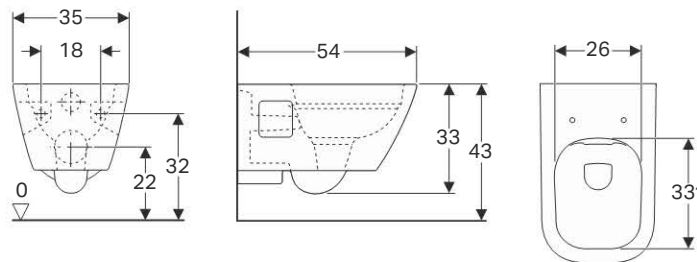

Geberit Smyle Square wall-hung WC, washdown, opening for wall mounting, Rimfree

Application purposes

- For concealed cisterns
- For pressure flushing valves

Characteristics

- Wall-hung
- Washdown WC

- Rimfree
- Class 1, full flush volume 6 or 4.5 l, in accordance with EN 997
- Opening for wall mounting

Technical data

Material	Vitreous china

Art. no.	Surface / colour	B [cm]	H [cm]	T [cm]
500.200.01.1	white	35	33	54