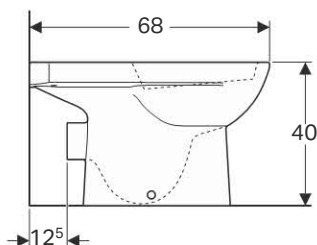

Geberit Abalona floor-standing WC for close-coupled exposed cistern, washdown, horizontal outlet, hidden fastening

Application purposes

- For close-coupled exposed cistern

Characteristics

- Floor-standing
- Washdown WC
- With flush rim

- Horizontal outlet
- Hidden fastening

Technical data

Material	Vitreous china

Scope of delivery

- Fastening material