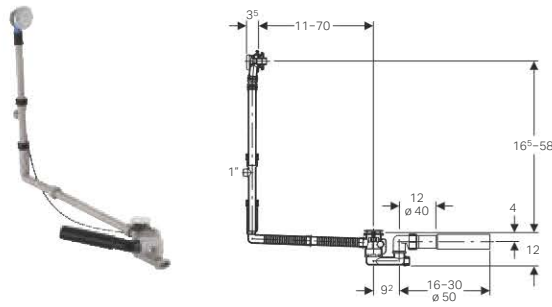

Accessories

Geberit bathtub drain with turn handle actuation, d52, with ready-to-fit-set, special size

Application purposes

- For bathtubs with valve hole \varnothing 52 mm
- For bathtubs made of steel, plastic or cast iron
- For custom-size bathtubs