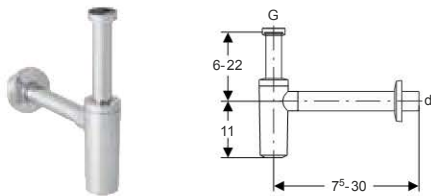

Geberit bottle trap with dip tube, for washbasin, horizontal outlet

Application purposes

- For washbasins

Characteristics

- Quality-monitored in accordance with EN 274-3
- Corrosion-resistant

Technical data

Material	Plastic

Scope of delivery

- Wall collar

Art. no.	Surface / colour	d, $\emptyset$ [mm]	G ["]
151.034.21.1	bright chrome-plated	32	1 1/4
151.035.21.1	bright chrome-plated	40	1 1/4