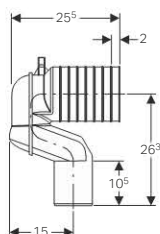

Geberit P-bend set for floor-standing WC

Application purposes

- For connecting floor-standing WCs to floor drains

Scope of delivery

- Connection bend made of PP, $\varnothing$ 90 mm
- Adapter socket made of PE-HD, $\varnothing$ 90 / 110 mm

Art. no.

131.081.11.1

- Sleeve made of EPDM, $\varnothing$ 122 mm
- Sleeve made of EPDM, $\varnothing$ 105 mm
- Sleeve made of EPDM, $\varnothing$ 90 / 110 mm
- Sleeve made of EPDM, $\varnothing$ 90 / 100 mm
- Fastening material

Bidets

Wall-hung bidets

New