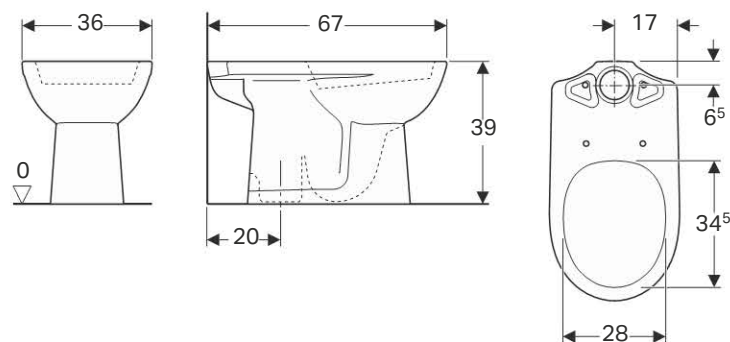

Geberit Abalona floor-standing WC for close-coupled exposed cistern, washdown, vertical outlet

Application purposes

- For close-coupled exposed cistern

Characteristics

- Floor-standing
- Washdown WC
- With flush rim
- Vertical outlet

Technical data

Material	Vitreous china

Scope of delivery

- Fastening material