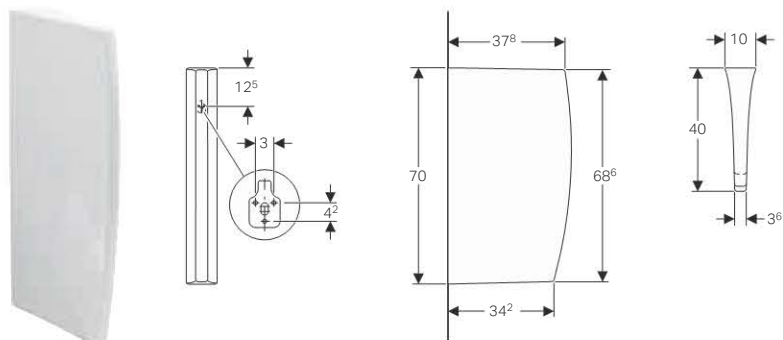

Urinal divisions

Geberit Abalona urinal division

Technical data

Material	Vitreous china

Scope of delivery

- Fastening material

Art. no.	Surface / colour
500.345.01.1	white

Accessories

Geberit flush pipe for urinals, with concealed urinal flush control

Application purposes

- For Geberit iCon, Geberit Smyle and Geberit Abalona urinals for concealed urinal flush control

Characteristics

- Elbow made of brass

Technical data

Material	Stainless steel

Scope of delivery

- Rubber connector
- Connection set

Art. no.	d, ø [mm]
500.089.00.1	15

Geberit flush bend extension with sleeve

Application purposes

- For urinals with inlet connector with sleeve, plug-in

Technical data

Material	Brass

Art. no.	G ["]	di, ø [mm]
119.702.00.1	1/2	35