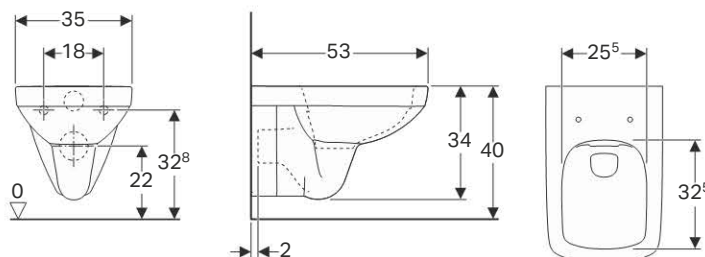

WCs

Wall-hung WCs

Geberit Abalona Square wall-hung WC, washdown, Rimfree

Application purposes

- For concealed cisterns
- For pressure flushing valves

Characteristics

- Wall-hung
- Washdown WC

- Rimfree
- Class 1, full flush volume 6 or 4.5 l, in accordance with EN 997

Technical data

Material	Vitreous china

Art. no.	Surface / colour	B [cm]	H [cm]	T [cm]
500.275.01.1	white	35	34	53

To order additionally

- WC seat

Can be combined with

- Geberit Abalona Square WC seat → p. 175
- Geberit Abalona Square WC seat, quick-release hinges → p. 173

Accessories

- Fastening set for Geberit wall-hung WCs and wall-hung bidets → p. 22