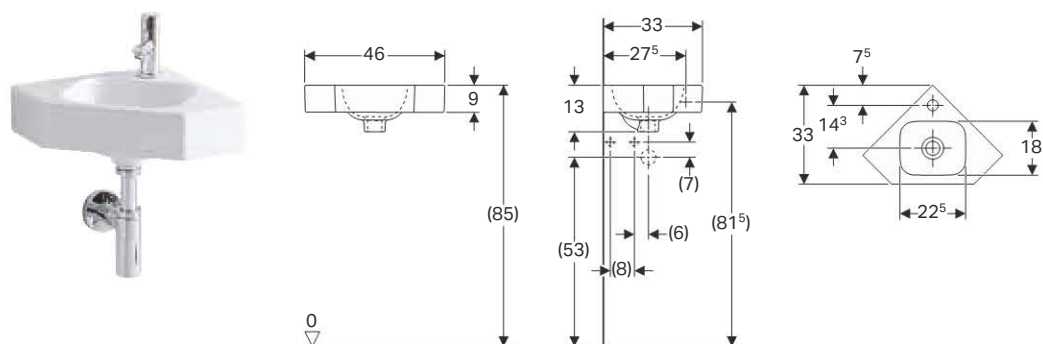

Corner handrinse basins

Geberit iCon corner handrinse basin

Application purposes

- For corner installation

Technical data

Art. no.	Surface / colour	B [cm]	H [cm]	T [cm]	Tap hole	Overflow
500.454.01.1	white	46	13	33	centred	without

Accessories

- Geberit bottle trap with dip tube, for washbasin, horizontal outlet → p. 12
- Geberit waste outlet with free outlet → p. 11
- Geberit bottle trap with dip tube for washbasin, space-saving model, horizontal outlet → p. 12
- Fastening set for Geberit handrinse basins → p. 13