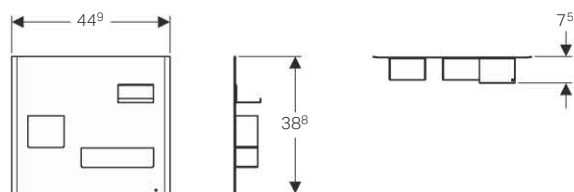

Geberit Acanto magnetic board with storage boxes

Characteristics

- Storage boxes of different sizes
- Storage boxes fixed with magnetic fixing

Technical data

Material	Steel

Scope of delivery

- Storage boxes

Art. no.	Surface / colour
500.649.01.1	Magnet board: matt powder-coated / white Storage magnets: matt powder-coated / lava
500.649.16.7	Magnet board: matt powder-coated / black Storage magnets: matt powder-coated / lava
500.649.JK.1	Magnet board: matt powder-coated / lava Storage magnets: matt powder-coated / lava
500.649.JL.1	Magnet board: matt powder-coated / sand grey Storage magnets: matt powder-coated / lava