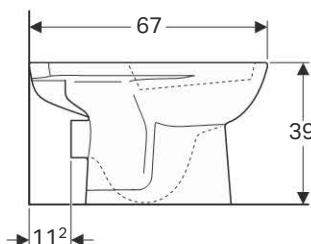

Art. no.	Surface / colour	B [cm]	H [cm]	T [cm]
500.281.01.1	white	36	39	67

To order additionally

- Cistern
- WC seat

Can be combined with

- Geberit Abalona Square exposed cistern, close-coupled, dual flush, bottom water supply connection → p. 186
- Geberit Abalona Square exposed cistern, close-coupled, dual flush, lateral water supply connection → p. 185
- Geberit Abalona exposed cistern, close-coupled, dual flush, bottom water supply connection → p. 186
- Geberit Abalona exposed cistern, close-coupled, dual flush, lateral water supply connection → p. 187
- Geberit Abalona WC seat, hinges made of plastic → p. 172
- Geberit Abalona WC seat → p. 174
- Geberit Abalona WC seat, quick-release hinges → p. 174
- Geberit Abalona WC seat, seat ring for children → p. 173

Geberit Abalona floor-standing WC for close-coupled exposed cistern, washdown, horizontal outlet

Application purposes

- For close-coupled exposed cistern

Characteristics

- Floor-standing
- Washdown WC
- With flush rim
- Horizontal outlet

Art. no.	Surface / colour	B [cm]	H [cm]	T [cm]
500.282.01.1	white	36	39	67

To order additionally

- Cistern
- WC seat

Can be combined with

- Geberit Abalona Square exposed cistern, close-coupled, dual flush, bottom water supply connection → p. 186
- Geberit Abalona Square exposed cistern, close-coupled, dual flush, lateral water supply connection → p. 185
- Geberit Abalona exposed cistern, close-coupled, dual flush, bottom water supply connection → p. 186
- Geberit Abalona exposed cistern, close-coupled, dual flush, lateral water supply connection → p. 187
- Geberit Abalona WC seat, hinges made of plastic → p. 172
- Geberit Abalona WC seat → p. 174
- Geberit Abalona WC seat, quick-release hinges → p. 174
- Geberit Abalona WC seat, seat ring for children → p. 173

Technical data

Material	Vitreous china

Scope of delivery

- Fastening material