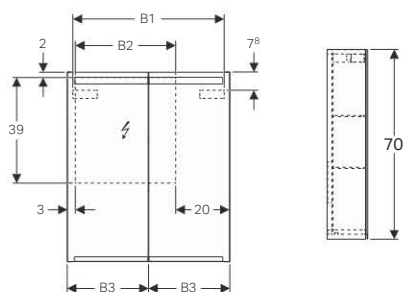

Geberit mirror cabinet Option, with lighting, two doors

Characteristics

- LED lighting
- Indirect lighting
- Touch-sensor switch for the upper light
- Touch-sensor switch for the bottom light
- Power socket
- Mirrored body
- With two doors
- Doors mirrored on both sides
- Movable glass shelves

Technical data

Protection class	II
Protection degree	IP44
Nominal voltage	230 V AC
Mains frequency	50 Hz
Material	Glass
Energy efficiency class	A++
Light colour	4200 K

Scope of delivery

- 2 glass shelves
- Fastening material

Art. no.	Surface / colour	B [cm]	B1 [cm]	B2 [cm]	B3 [cm]	H [cm]	T [cm]	Power consumption [W]	Plug type	Luminous flux, [lm]	
										above	below
500.582.00.1	Body: outside mirrored Doors: inside and outside mirrored	60	55.8	37	29.8	70	15	7.15	CEE 7/16	935	350
500.583.00.1	Body: outside mirrored Doors: inside and outside mirrored	90	85.8	67	44.8	70	15	11.05		1445	560

Accessories

- Accessory overview: Bathroom furniture