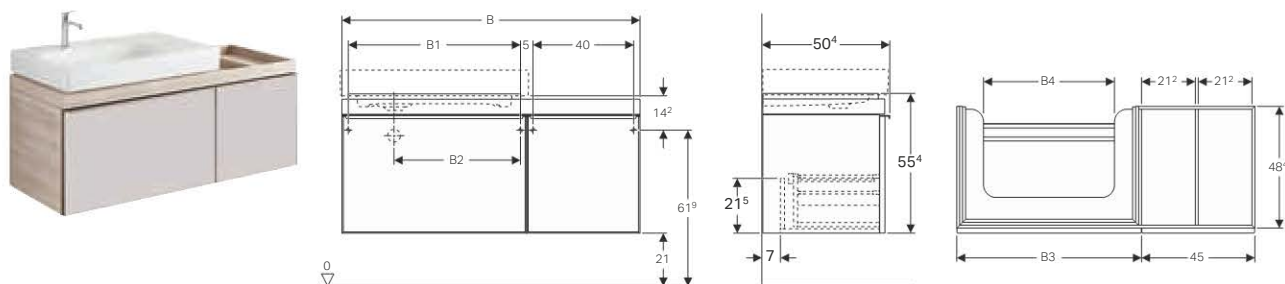

Geberit Citterio cabinet for handrinse basin, with one door

Characteristics

- Wall-hung
- With one door
- Opening via handle
- Can be equipped with feet
- Front made of glass
- Delivered pre-assembled
- Door frame made of metal

Technical data

Material	Chipboard
----------	-----------

Scope of delivery

- Fastening material

Art. no.	Surface / colour	B [cm]	H [cm]	T [cm]
500.555.JI.1	Doors: shiny glass / taupe Body: wood-textured melamine / oak beige	44	55.4	31.6
500.555.JJ.1	Doors: shiny glass / black Body: wood-textured melamine / oak grey-brown	44	55.4	31.6

Can be combined with

- Geberit Citterio handrinse basin → p. 7

Accessories

- Accessory overview: Bathroom furniture

Geberit Citterio cabinet for washbasin, with two drawers and shelf surface

Characteristics

- Wall-hung
- With two drawers
- Opening via handle
- Drawer with self-closing
- Can be equipped with feet
- Front made of glass
- Drawer frame made of metal
- Delivered pre-assembled

Technical data

Material	Chipboard
----------	-----------