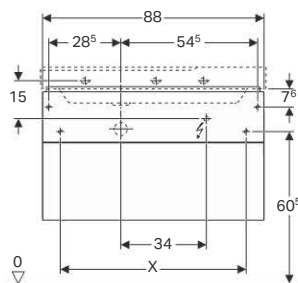

Geberit Xeno² cabinet for washbasin with shelf surface, with two drawers

Characteristics

- Wall-hung
- With two drawers
- Opened using push-to-open mechanism
- Drawer with antislip mat
- Drawer with LED lighting
- Moisture-resistant
- Delivered pre-assembled

Technical data

Protection class	II
Protection degree	IP21
Nominal voltage	220–240 V AC
Mains frequency	50–60 Hz
Operating voltage	12 V DC
Power consumption	3.75 W
Material	Chipboard
Energy efficiency class	A++
Light colour	3000 K

Scope of delivery

- Fastening material