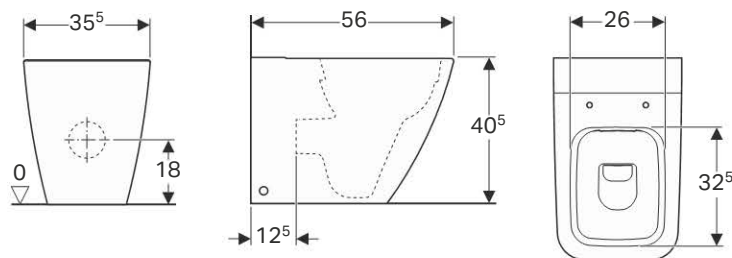

Technical data

Material	Vitreous china
----------	----------------

Scope of delivery

- Fastening material

B [cm]	H [cm]
37.5	83

Geberit iCon Square floor-standing WC, washdown, back-to-wall, Rimfree

Application purposes