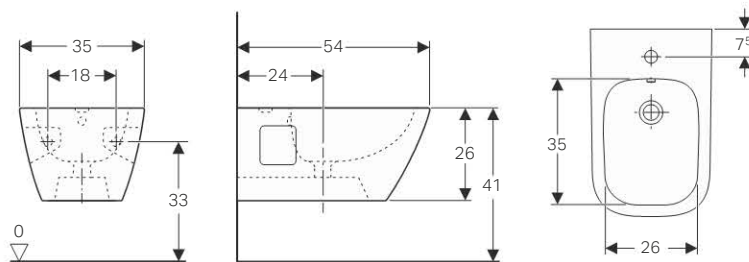

Geberit Smyle Square wall-hung bidet

Application purposes

- For single-hole taps with flexible hoses

Characteristics

- Wall-hung
- Hidden water supply connection

Technical data

Material	Vitreous china

Art. no.	Surface / colour	B [cm]	H [cm]	T [cm]	Overflow
500.218.01.1	white	35	26	54	visible

Accessories

- Fastening set for Geberit wall-hung WCs and wall-hung bidets → p. 22