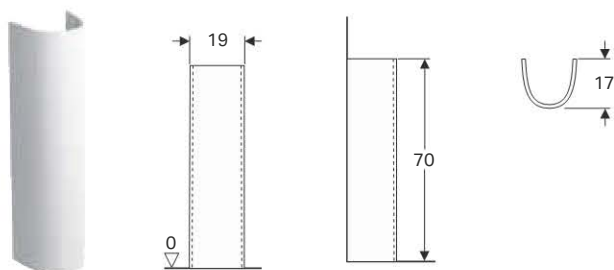

Pedestals

Geberit Abalona full pedestal

Technical data

Material	Vitreous china

Art. no.	Surface / colour
500.341.01.1	white

Can be combined with

- Geberit Abalona handrinse basin → p. 146
- Geberit Abalona washbasin → p. 146
- Geberit Abalona Square washbasin → p. 148
- Geberit Abalona Square washbasin, barrier-free → p. 151
- Geberit Smyle washbasin → p. 115
- Geberit Abalona corner handrinse basin → p. 148
- Smyle Square washbasin