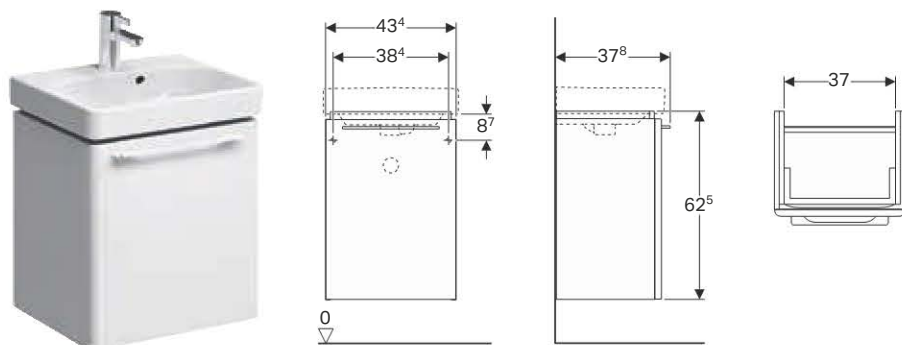

Can be combined with

- Geberit Smyle Square double washbasin → p. 116

Geberit Smyle cabinet for handrinse basin, with one door

Characteristics

- Wall-hung
- With one door
- Opening via handle
- Door with soft closing
- Moisture-resistant
- Delivered pre-assembled