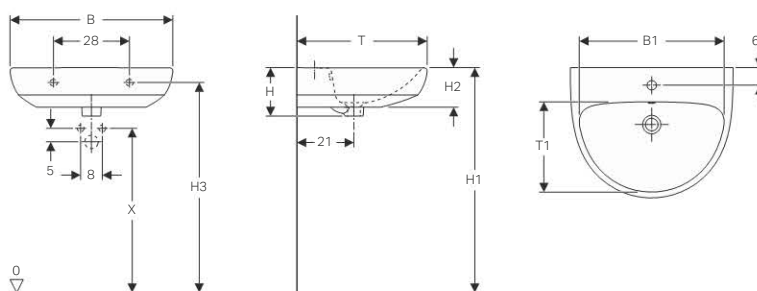

- Geberit Abalona full pedestal only for corner handrinse basins 50 cm

Washbasins

Geberit Abalona washbasin

Technical data

Material	Vitreous china
----------	----------------

Art. no.	Surface / colour	B [cm]	B1 [cm]	H [cm]	H1 [cm]	H2 [cm]	H3 [cm]	T [cm]	T1 [cm]	Tap hole	Overflow
500.304.01.1	white	55	47.5	18	84	14.5	78.5	44	29	without	visible
500.315.01.1	white	55	47.5	18	84	14.5	78.5	44	29	centred	visible
500.305.01.1	white	60	53.5	18	83	14.5	77.5	48	33	centred	visible
500.297.01.1	white	65	58	18.5	85.5	15	80	50	35	centred	visible