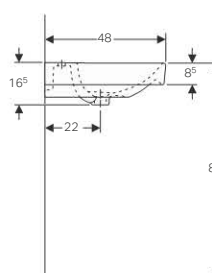

Double washbasins

Geberit Smyle Square double washbasin

Characteristics

- Can be installed with a washbasin cabinet

Technical data

Material	Vitreous china

Art. no.	Surface / colour	B [cm]	H [cm]	T [cm]	Tap hole	Overflow
500.223.01.1	white	120	16.5	48	left and right	visible
500.224.01.1	white	120	16.5	48	without	visible