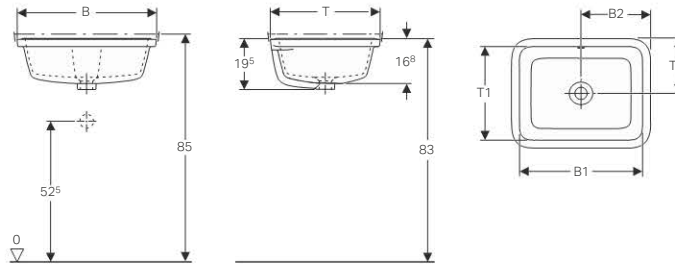

Can be combined with

- Geberit Smyle cabinet for double washbasin, with two drawers → p. 122
- Geberit Smyle half pedestal → p. 119

Accessories

- Geberit waste outlet with external push-button waste plug → p. 11
- Geberit bottle trap with dip tube, for washbasin, horizontal outlet → p. 12
- Geberit bottle trap with dip tube for washbasin, space-saving model, horizontal outlet → p. 12
- Fastening set for Geberit washbasins → p. 12

Under-countertop washbasins

Geberit Smyle Square under-countertop washbasin

Application purposes

- For mounting in a worktop

Technical data

Material	Vitreous china

Scope of delivery

- Fastening material

Art. no.	Surface / colour	B [cm]	B1 [cm]	B2 [cm]	H [cm]	T [cm]	T1 [cm]	T2 [cm]
500.127.01.1	white	52	46	26	19.5	41	35	20.5
500.128.01.1	white	56	50	28	19.5	44	38	22

Accessories

- Geberit waste outlet with external push-button waste plug → p. 11
- Geberit waste outlet with internal push-button waste plug → p. 24
- Geberit bottle trap with dip tube, for washbasin, horizontal outlet → p. 12