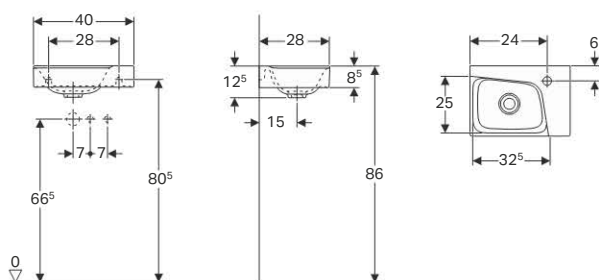

Washbasins

Handrinse basins

Geberit Xeno² handrinse basin

Characteristics

- Can be installed with a washbasin cabinet
- Asymmetrical

Technical data

Material	Fine fireclay

Art. no.	Surface / colour	B [cm]	H [cm]	T [cm]	Tap hole	Overflow
500.528.01.1	KeraTect / white	40	12.5	28	left	without
500.529.01.1	KeraTect / white	40	12.5	28	right	without

Can be combined with

- Geberit Xeno² cabinet for handrinse basin, with one door → p. 34

Accessories

- Geberit bottle trap with dip tube, for washbasin, horizontal outlet → p. 12
- Geberit waste outlet with free outlet → p. 11
- Geberit bottle trap with dip tube for washbasin, space-saving model, horizontal outlet → p. 12
- Fastening set for Geberit handrinse basins → p. 13