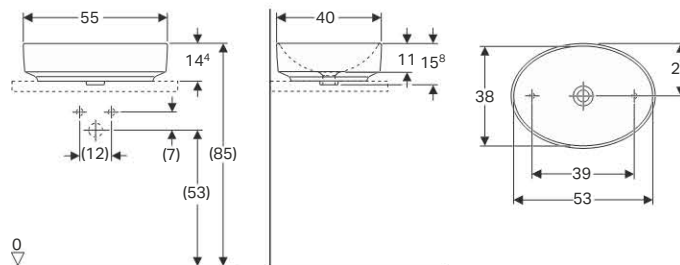

Geberit lay-on washbasin VariForm, oval, with tap hole bench

Application purposes

- For mounting on washbasin cabinets

Scope of delivery

- Fastening material

Art. no.	Surface / colour	B [cm]	H [cm]	T [cm]	Overflow
500.771.01.1	white	55	15.8	40	without

Available as of February 2018

New