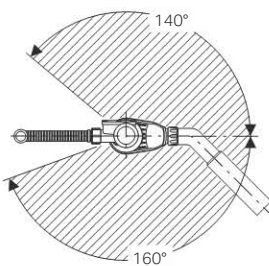

Art. no.	Surface / colour
150.711.21.1	bright chrome-plated

Geberit bathtub drain with push actuation PushControl, d52, length 26 cm, with ready-to-fit-set and connection bend

Application purposes

- For bathtubs made of steel, plastic or cast iron
- For standard-size bathtubs
- For bathtubs with valve hole \varnothing 52 mm