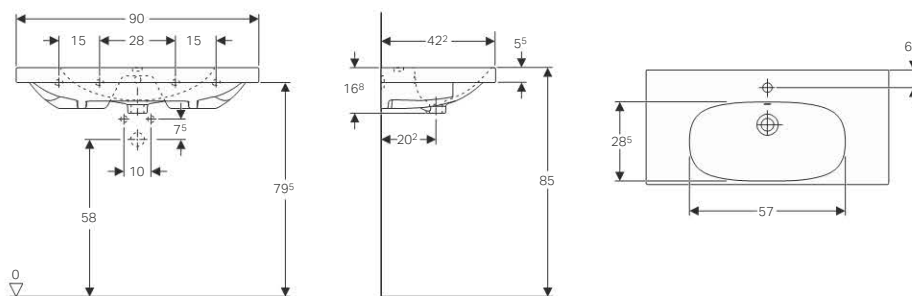

New

Geberit Acanto washbasin, small projection, shelf surface, easy fastening

Characteristics

- Can be installed with a washbasin cabinet
- Small projection
- Easy fastening with Geberit washbasin wall fixing type EFF1

Technical data

Material	Fine fireclay

Scope of delivery

- Wall fixing type EFF1

Art. no.	Surface / colour	B [cm]	Cabinet width [cm]	H [cm]	H1 [cm]	T [cm]	Tap hole	Overflow
500.633.01.1	white	90	89	16.8	7.5	42.2	centred	visible
500.634.01.1	white	90	89	16.8	7.5	42.2	without	visible

Can be combined with

- Geberit Acanto cabinet for washbasin, with one drawer and internal drawer, small projection → p. 60

Accessories

- Geberit bottle trap with dip tube, for washbasin, horizontal outlet → p. 12
- Geberit waste outlet with external push-button waste plug → p. 11
- Geberit bottle trap with dip tube for washbasin, space-saving model, horizontal outlet → p. 12
- Fastening set for Geberit washbasins → p. 12

Double washbasins

New