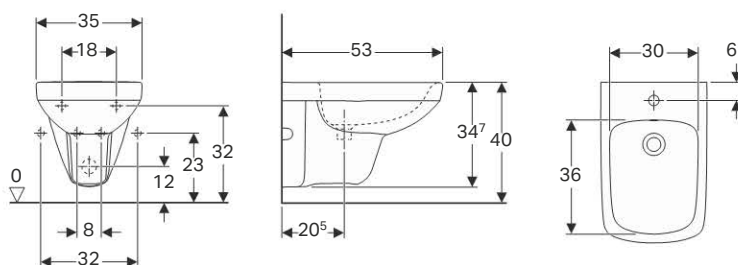

Bidets

Wall-hung bidets

Geberit Abalona Square wall-hung bidet

Characteristics

- Wall-hung

Technical data

Material	Vitreous china

Art. no.	Surface / colour	B [cm]	H [cm]	T [cm]	Overflow
500.271.01.1	white	35	34.7	53	visible

Accessories

- Fastening set for Geberit wall-hung WCs and wall-hung bidets → p. 22