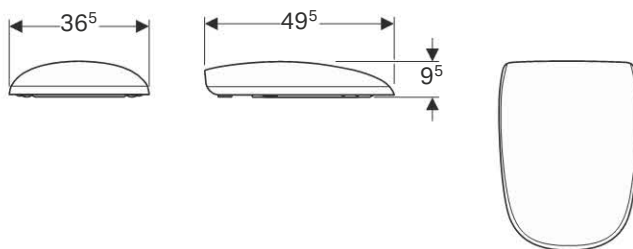

- WC seat

Can be combined with

- Geberit Citterio WC seat → p. 21

- May require: Geberit connection set for wall-hung WC, length 30 cm

WC seats

Geberit Citterio WC seat

Characteristics

- Overlapping WC lid