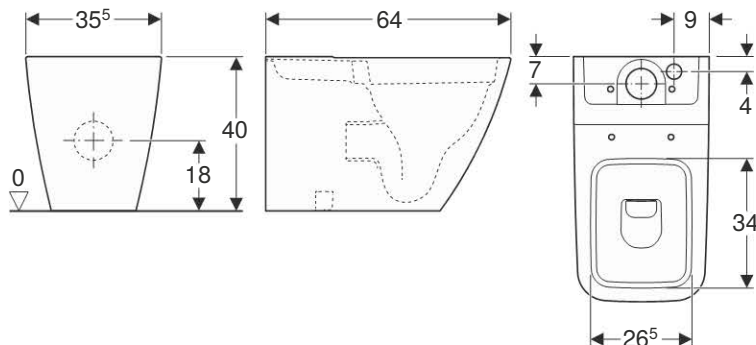

New

Geberit iCon Square floor-standing WC, for close-coupled exposed cistern, washdown, back-to-wall

Application purposes

- For close-coupled exposed cistern

Characteristics

- Floor-standing
- Washdown WC
- With flush rim
- Horizontal or vertical outlet

Art. no. Surface / colour

500.195.01.1 white

Available as of April 2018

To order additionally

- Cistern
- WC seat

Can be combined with

- Geberit iCon Square exposed cistern, close-coupled, dual flush, bottom water supply connection → p. 110
- Geberit iCon Square exposed cistern, close-coupled, dual flush, lateral water supply connection → p. 110
- Geberit iCon Square WC seat → p. 102

Technical data

Material	Vitreous china

Scope of delivery

- Fastening material

B [cm]	H [cm]
37.5	83