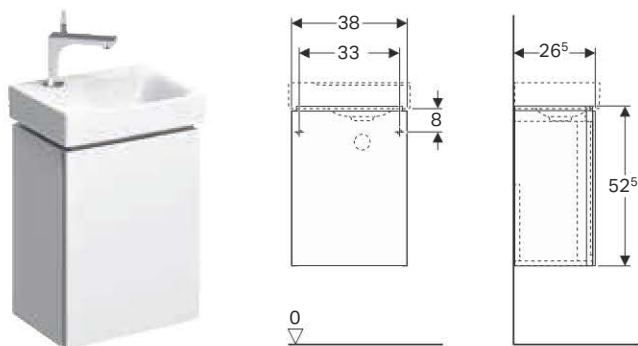

Bathroom furniture

Washbasin cabinets

Geberit Xeno² cabinet for handrinse basin, with one door

Characteristics

- Wall-hung
- With one door
- Door with soft closing
- Drawer with antislip mat
- Left or right hinge side
- Moisture-resistant
- Delivered pre-assembled

Technical data

Material	Chipboard

Scope of delivery

- Fastening material

Art. no.	Surface / colour	B [cm]	H [cm]	T [cm]
500.502.01.1	high-gloss coated / white	38	52.5	26.5
500.502.43.1	structured coated / scultura grey	38	52.5	26.5

Can be combined with

- Geberit Xeno² handrinse basin → p. 29

Accessories

- Accessory overview: Bathroom furniture