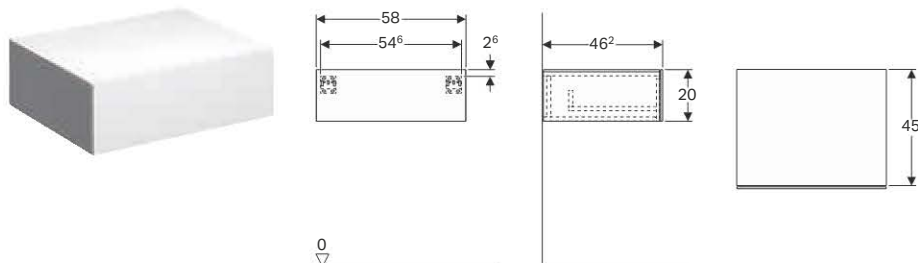

Art. no.	Surface / colour	B [cm]	H [cm]	T [cm]
500.503.01.1	high-gloss coated / white	40	170	33.8
500.503.43.1	structured coated / scultura grey	40	170	33.8

Accessories

- Accessory overview: Bathroom furniture

Geberit Xeno² low cabinet with one drawer

Characteristics

- Wall-hung
- With one drawer
- Opened using push-to-open mechanism
- Moisture-resistant
- Delivered pre-assembled

Technical data

Material	Chipboard

Scope of delivery

- Fastening material

Art. no.	Surface / colour	B [cm]	H [cm]	T [cm]
500.507.01.1	high-gloss coated / white	58	20	46.2
500.507.43.1	structured coated / scultura grey	58	20	46.2

Accessories

- Accessory overview: Bathroom furniture