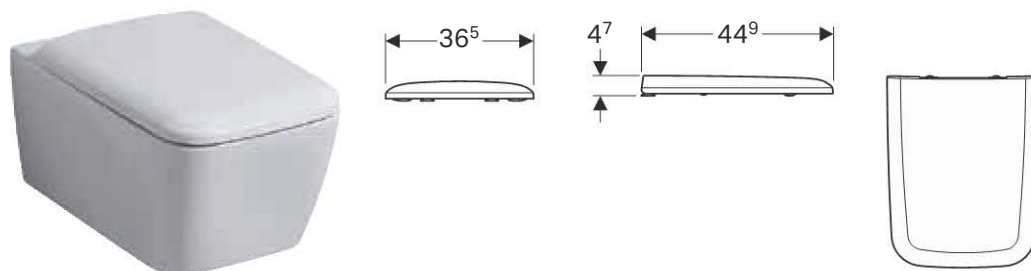

Geberit iCon Square WC seat

Characteristics

- Overlapping WC lid

Technical data

Material	Duroplast

Art. no.	Surface / colour	Soft-closing mechanism	Fastening	Hinge material
500.433.01.1	white	no	from above	Brass chrome-plated
500.434.01.1	white	yes	from above	Brass chrome-plated

Can be combined with

- Geberit iCon Square wall-hung WC, washdown, Rimfree → p. 96
- Geberit iCon Square floor-standing WC, for close-coupled exposed cistern, washdown, back-to-wall → p. 100
- iCon Square floor-standing WC for close-coupled exposed cistern, washdown, Rimfree
- Geberit iCon Square floor-standing WC, washdown, back-to-wall, Rimfree → p. 100