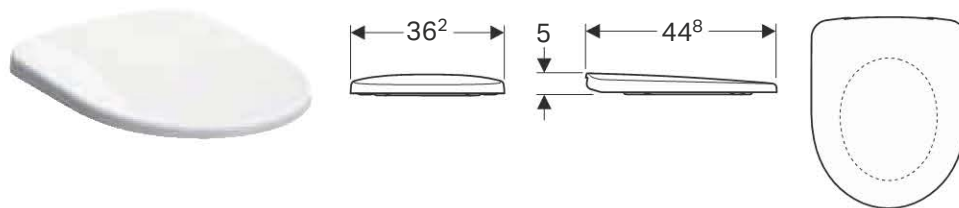

Geberit Abalona WC seat, quick-release hinges

Characteristics

- Overlapping WC lid

Technical data

Material	Duroplast

Art. no.	Surface / colour	Soft-closing mechanism	Fastening	Quick-release hinges
500.335.01.1	white	yes	from above	yes

Can be combined with

- Geberit Abalona floor-standing WC for close-coupled exposed cistern, washdown, vertical outlet, hidden fastening → p. 168
- Geberit Abalona floor-standing WC for close-coupled exposed cistern, washdown, hidden fastening, Rimfree → p. 170
- Geberit Abalona floor-standing WC for close-coupled exposed cistern, washdown, Rimfree → p. 166
- Geberit Abalona wall-hung WC, washdown, Rimfree → p. 162
- Geberit Abalona wall-hung WC, washdown → p. 163
- Geberit Abalona floor-standing WC for close-coupled exposed cistern, washdown, horizontal outlet → p. 167
- Geberit Abalona floor-standing WC, washdown, back-to-wall → p. 171
- Geberit Abalona floor-standing WC for close-coupled exposed cistern, washdown, horizontal outlet, hidden fastening → p. 170
- Geberit Abalona floor-standing WC for close-coupled exposed cistern, washdown, vertical outlet → p. 166