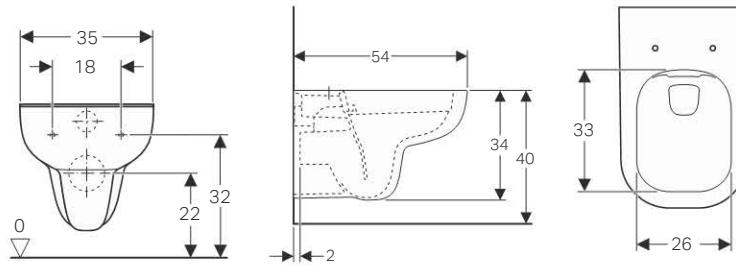

Geberit Smyle wall-hung WC, washdown, Rimfree

Application purposes

- For concealed cisterns
- For pressure flushing valves

Characteristics

- Wall-hung
- Washdown WC

- Rimfree
- Class 1, full flush volume 6 l, in accordance with EN 997

Technical data

Material	Vitreous china

Art. no.	Surface / colour	B [cm]	H [cm]	T [cm]
500.210.01.1	white	35	34	54

To order additionally

- WC seat

Can be combined with

- Geberit Smyle WC seat → p. 129
- Geberit Smyle Square WC seat → p. 129

Accessories

- Fastening set for Geberit wall-hung WCs and wall-hung bidets → p. 22