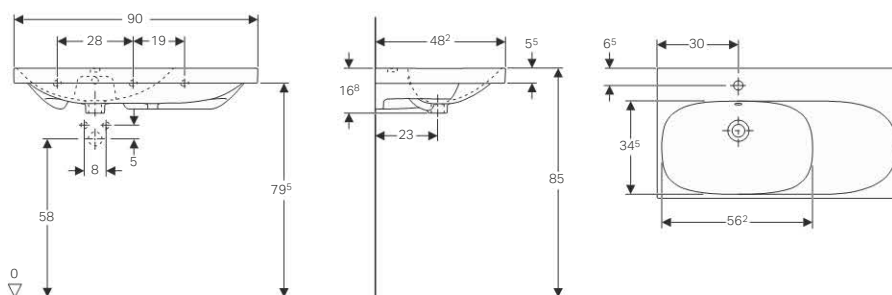

Geberit Acanto washbasin with right shelf surface, easy fastening

Characteristics

- Can be installed with a washbasin cabinet
- Asymmetrical
- Easy fastening with Geberit washbasin wall fixing type EFF1

Technical data

Material	Fine fireclay

Scope of delivery

- Wall fixing type EFF1

Art. no.	Surface / colour	B	H	T	Tap hole	Overflow	Shelf space
		[cm]	[cm]	[cm]			
500.625.01.1	white	90	16.8	48.2	centred	visible	right
500.626.01.1	white	90	16.8	48.2	without	visible	right

Can be combined with

- Geberit Acanto cabinet for washbasin, with one drawer and one internal drawer → p. 59

Accessories

- Geberit bottle trap with dip tube, for washbasin, horizontal outlet → p. 12
- Geberit waste outlet with external push-button waste plug → p. 11
- Geberit bottle trap with dip tube for washbasin, space-saving model, horizontal outlet → p. 12
- Fastening set for Geberit washbasins → p. 12