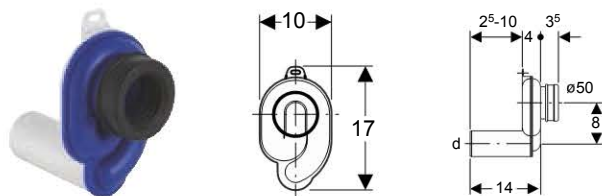

Geberit urinal flush control with electronic flush actuation

Application purposes

- For Geberit Smyle and Geberit Abalona urinals for concealed urinal flush control
- For mains operation

Characteristics

- Touchless flush actuation
- Flush actuation via temperature sensor
- Solenoid valve made of brass

Technical data

Nominal voltage	230 V AC
Mains frequency	50 Hz
Operating voltage	6 V DC
Flush volume	0.5 l
Depth of water seal	50 mm
Material	Plastic

Scope of delivery

- Trap with outlet $\varnothing$ 50 mm and temperature sensor
- Solenoid valve
- Power supply unit

Art. no.

500.131.00.1

Geberit urinal trap, horizontal outlet

Application purposes

- For urinals with outlet to the rear
- For urinals with flush volume 1–4 litres

Technical data

Depth of water seal	50 mm
Material	Plastic

Scope of delivery

- Sleeve made of EPDM

Art. no.

Surface / colour

d, $\varnothing$
[mm]

152.950.11.1

white alpine

50