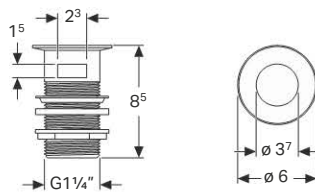

Accessories

Geberit waste outlet with external push-button waste plug

Application purposes

- For washbasins with overflow

Characteristics

- Push button waste plug, $\varnothing$ 1 1/4"

Technical data

Material	Brass chrome-plated

Art. no.	d, $\varnothing$ [mm]
500.055.00.1	60

Geberit waste outlet with internal push-button waste plug

Application purposes

- For washbasins with overflow

Characteristics

- Push button waste plug, $\varnothing$ 1 1/4"

Technical data

Material	Brass chrome-plated

Art. no.	d, $\varnothing$ [mm]
500.087.00.1	60

Geberit waste outlet with free outlet

Application purposes

- For washbasins without overflow

Characteristics

- Valve cover made of plastic, chrome-plated
- With built-in screen

Technical data

Material	Brass chrome-plated

Scope of delivery

- Screen
- Seals

Art. no.	Surface / colour	L [cm]
152.050.21.1	bright chrome-plated	5
152.080.21.1	bright chrome-plated	8