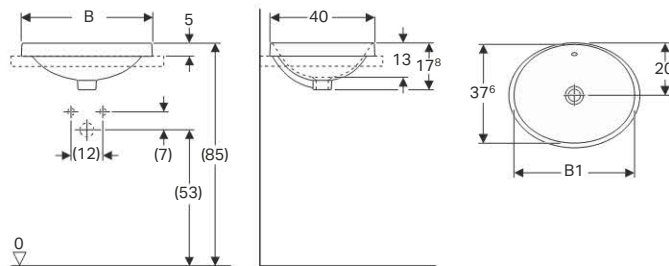

Geberit countertop washbasin VariForm, oval

Application purposes

- For mounting in a worktop

Art. no.	Surface / colour	B [cm]	B1 [cm]	H [cm]	T [cm]	Overflow
500.708.01.1	white	50	46	17.8	40	visible
500.709.01.1	Bottom side: glazed / white	50	46	17.8	40	visible
500.710.01.1	white	50	46	17.8	40	without
500.711.01.1	Bottom side: glazed / white	50	46	17.8	40	without
500.716.01.1	white	55	53	17.8	40	visible
500.717.01.1	Bottom side: glazed / white	55	53	17.8	40	visible
500.718.01.1	white	55	53	17.8	40	without
500.719.01.1	Bottom side: glazed / white	55	53	17.8	40	without

N: New, available: 500.708.01.1 as of May 2018; 500.709.01.1 as of July 2018; 500.710.01.1 as of July 2018; 500.711.01.1 as of July 2018; 500.716.01.1 as of May 2018; 500.717.01.1 as of July 2018; 500.718.01.1 as of July 2018; 500.719.01.1 as of July 2018;