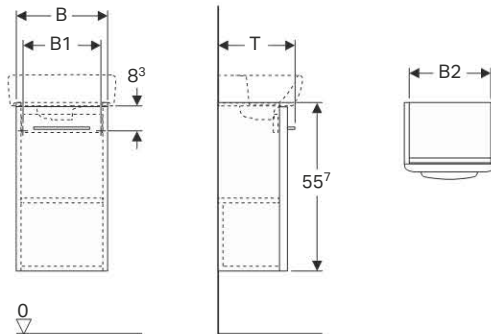

Bathroom furniture

Washbasin cabinets

New

Geberit Abalona cabinet for handrinse basin, with one door

Characteristics

- Wall-hung
- With one door
- Opening via handle
- Door with soft closing
- With one fixed shelf
- Left or right hinge side
- Moisture-resistant
- Delivered pre-assembled

Technical data

Material	Chipboard

Scope of delivery

- Fastening material
- Handle

Art. no.	Surface / colour	B [cm]	B1 [cm]	B2 [cm]	H [cm]	T [cm]
500.183.01.1	white	27.6	32.9	34.4	55.7	32.9
500.158.01.1	white	30.3	25.8	27.1	55.7	25.4
500.176.01.1	white	37.6	32.9	34.4	55.7	32.9

Available as of April 2018

Accessories

- Geberit Abalona set of feet → p. 160
- Geberit Abalona towel hook → p. 160

New