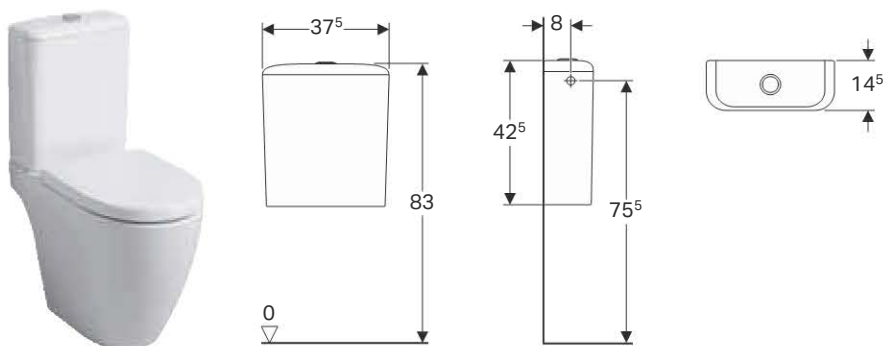

Geberit iCon exposed cistern, close-coupled, dual flush, lateral water supply connection

Characteristics

- Close-coupled
- Dual flush
- Water supply connection on the left/right

Technical data

Flush volume, factory setting	6 and 3 l
Flush volume small, adjustment range	3 / 4 l
Material	Vitreous china