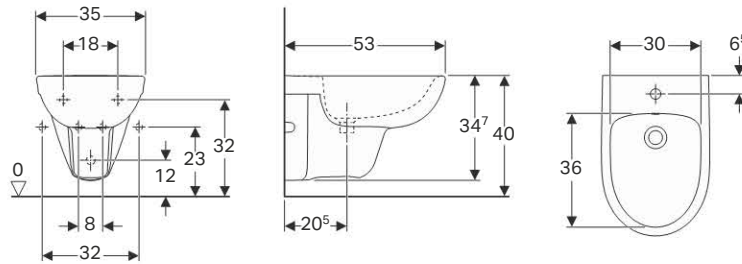

Geberit Abalona wall-hung bidet

Characteristics

- Wall-hung

Technical data

Material	Vitreous china

Art. no.	Surface / colour	B [cm]	H [cm]	T [cm]	Overflow
500.264.01.1	white	35	34.7	53	visible

Accessories

- Fastening set for Geberit wall-hung WCs and wall-hung bidets → p. 22