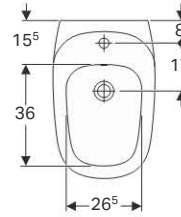

Floor-standing bidets

Geberit Citterio floor-standing bidet, back-to-wall

Application purposes

- For single-hole taps

Characteristics

- Floor-standing
- Back-to-wall
- Hidden water supply connection
- Hidden fastening

Technical data

Material	Vitreous china

Scope of delivery

- Fastening material

Art. no.	Surface / colour	B [cm]	H [cm]	T [cm]	Overflow
500.538.01.1	KeraTect / white	36	41	56	visible