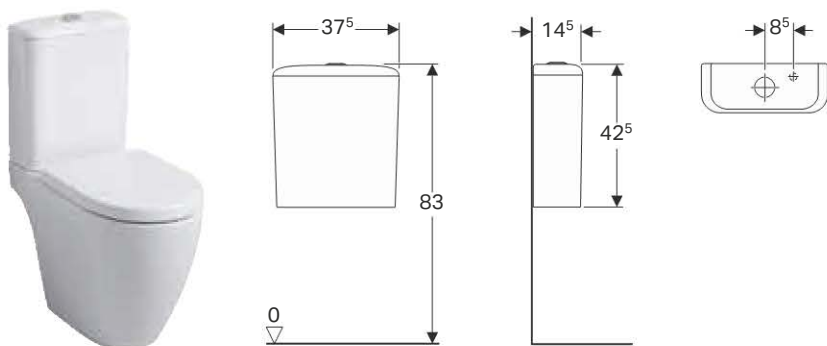

Surface / colour

261.483.11.1

white alpine

Exposed Cisterns

Exposed cisterns for WCs, made of ceramic

Geberit iCon exposed cistern, close-coupled, dual flush, bottom water supply connection

Characteristics

- Close-coupled
- Dual flush
- Water supply connection on the bottom