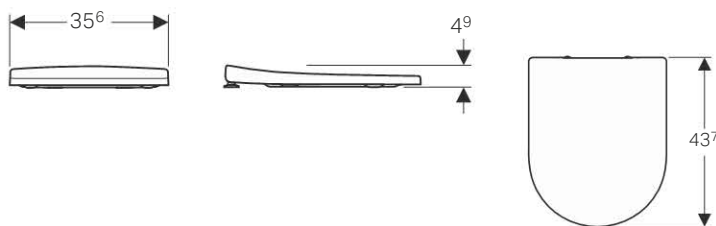

Geberit Acanto WC seat

Characteristics

- Overlapping WC lid
- Slim design

Technical data

Material	Duroplast

Art. no.	Surface / colour	Soft-closing mechanism	Fastening	Quick-release hinges	Hinge material
500.604.01.1	white	no	from above	no	Stainless steel
500.605.01.1	white	yes	from above	yes	Brass chrome-plated
500.660.01.1	white	yes	from above	no	Brass chrome-plated

Can be combined with

- Geberit Acanto wall-hung WC, washdown, Rimfree → p. 70
- Geberit Acanto floor-standing WC, washdown, raised, back-to-wall → p. 71