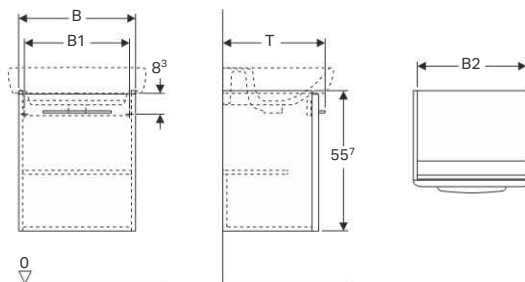

Geberit Abalona cabinet for washbasin, with one door

Characteristics

- Wall-hung
- With one door
- Opening via handle
- Door with soft closing
- With one fixed shelf
- Left or right hinge side

- Moisture-resistant
- Delivered pre-assembled

Technical data

Material	Chipboard

Scope of delivery

- Fastening material
- Handle