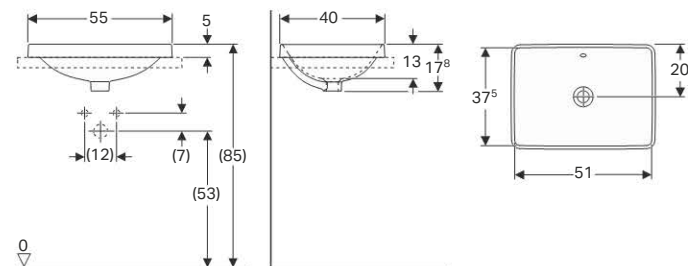

Geberit countertop washbasin VariForm, rectangular

Application purposes

- For mounting in a worktop

Art. no.	Surface / colour	B [cm]	H [cm]	T [cm]	Overflow
500.736.01.1	white	55	17.8	40	visible
500.737.01.1	Bottom side: glazed / white	55	17.8	40	visible
500.738.01.1	white	55	17.8	40	without
500.739.01.1	Bottom side: glazed / white	55	17.8	40	without

N: New, available: 500.736.01.1 as of February 2018; 500.737.01.1 as of July 2018; 500.738.01.1 as of April 2018; 500.739.01.1 as of July 2018;