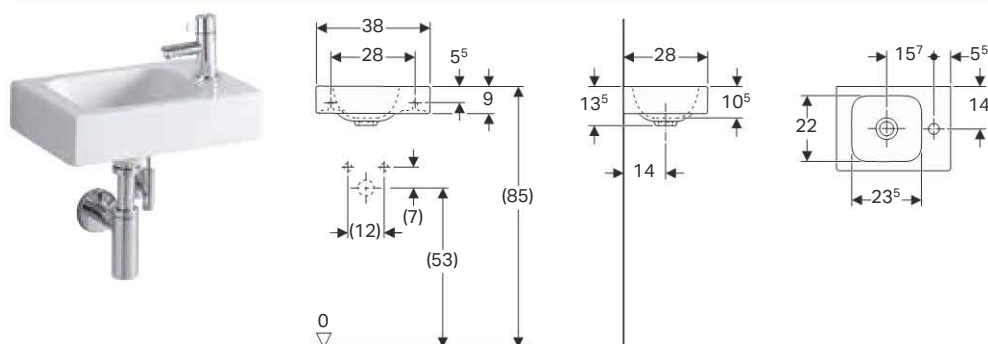

Geberit iCon handrinse basin

Characteristics

- Can be installed with a washbasin cabinet
- Asymmetrical

Technical data

Material	Fine fireclay

Art. no.	Surface / colour	B [cm]	H [cm]	T [cm]	Tap hole	Overflow
500.460.01.1	white	38	13.5	28	right	without
500.461.01.1	white	38	13.5	28	left	without

Can be combined with

- Geberit iCon cabinet for handrinse basin, with one door → p. 90

Accessories

- Geberit bottle trap with dip tube, for washbasin, horizontal outlet → p. 12
- Geberit waste outlet with free outlet → p. 11
- Geberit bottle trap with dip tube for washbasin, space-saving model, horizontal outlet → p. 12
- Fastening set for Geberit handrinse basins → p. 13