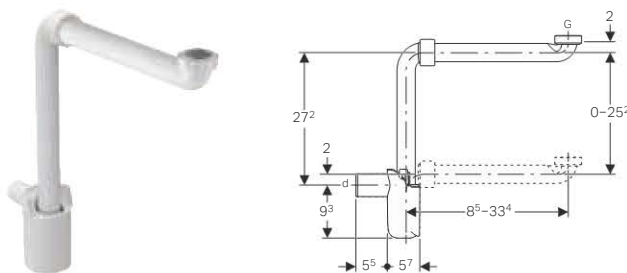

Art. no.	Surface / colour	d, \emptyset [mm]	G ["]
151.034.21.1	bright chrome-plated	32	1 1/4
151.035.21.1	bright chrome-plated	40	1 1/4

Geberit bottle trap with dip tube for washbasin, space-saving model, horizontal outlet