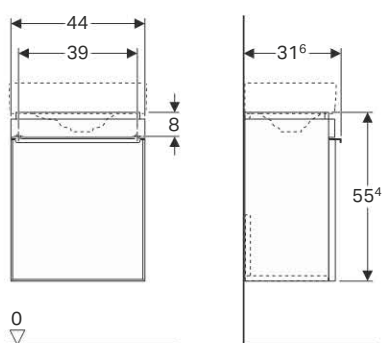

Geberit Citterio cabinet for handrinse basin, with one door

Characteristics

- Wall-hung
- With one door
- Opening via handle
- Can be equipped with feet
- Front made of glass
- Delivered pre-assembled
- Door frame made of metal