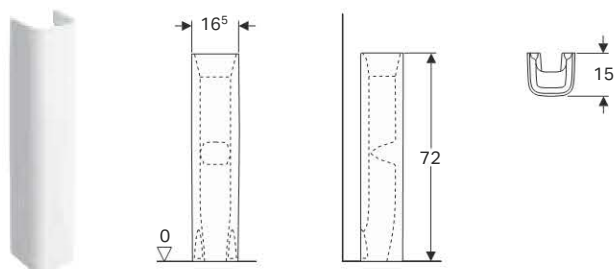

Geberit Abalona Square full pedestal

Technical data

Material	Vitreous china

Art. no.	Surface / colour
500.342.01.1	white

Can be combined with

- Smyle Square washbasin
- Geberit Abalona Square handrinse basin, asymmetrical overflow → p. 143
- Geberit Abalona Square handrinse basin → p. 144
- Geberit Abalona Square washbasin → p. 148
- Geberit Abalona Square handrinse basin, small projection → p. 144
- Smyle Square handrinse basin