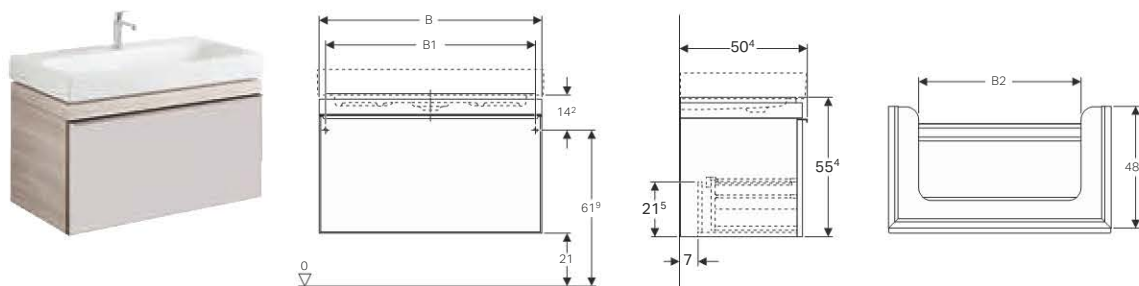

- Wall-hung
- With two drawers
- Opening via handle
- Drawer with self-closing
- Can be equipped with feet
- Front made of glass
- Drawer frame made of metal
- Delivered pre-assembled

Technical data

Material	Chipboard
----------	-----------

Scope of delivery

- Fastening material

Art. no.	Surface / colour	B [cm]	B1 [cm]	B2 [cm]	B3 [cm]	B4 [cm]	Washbasin width [cm]	H [cm]	T [cm]	Shelf space
500.562.JI.1	Drawers: shiny glass / taupe Body: wood-textured melamine / oak beige	118.4	68.4	49.7	73.4	52	75	55.4	50.4	right
500.562.JJ.1	Drawers: shiny glass / black Body: wood-textured melamine / oak grey-brown	118.4	68.4	49.7	73.4	52	75	55.4	50.4	right
500.563.JI.1	Drawers: shiny glass / taupe Body: wood-textured melamine / oak beige	118.4	68.4	49.7	73.4	52	75	55.4	50.4	left
500.563.JJ.1	Drawers: shiny glass / black Body: wood-textured melamine / oak grey-brown	118.4	68.4	49.7	73.4	52	75	55.4	50.4	left
500.567.JI.1	Drawers: shiny glass / taupe Body: wood-textured melamine / oak beige	133.4	83.4	41.7	88.4	67	90	55.4	50.4	right
500.567.JJ.1	Drawers: shiny glass / black Body: wood-textured melamine / oak grey-brown	133.4	83.4	41.7	88.4	67	90	55.4	50.4	right
500.568.JI.1	Drawers: shiny glass / taupe Body: wood-textured melamine / oak beige	133.4	83.4	41.7	88.4	67	90	55.4	50.4	left
500.568.JJ.1	Drawers: shiny glass / black Body: wood-textured melamine / oak grey-brown	133.4	83.4	41.7	88.4	67	90	55.4	50.4	left

Can be combined with

- Geberit Citterio washbasin with shelf surface → p. 9

Accessories

- Accessory overview: Bathroom furniture

Geberit Citterio cabinet for washbasin, with one drawer

Characteristics

- Wall-hung
- With one drawer
- Opening via handle
- Drawer with self-closing
- Can be equipped with feet
- Front made of glass
- Drawer frame made of metal
- Delivered pre-assembled