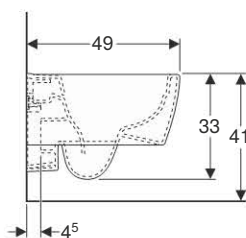

To order additionally

- WC seat

Can be combined with

- Geberit iCon Square WC seat → p. 102

Accessories

- Fastening set for Geberit wall-hung WCs and wall-hung bidets → p. 22
- Geberit connection set for wall-hung WC, length 30 cm → p. 22

- May require: Geberit connection set for wall-hung WC, length 30 cm

Geberit iCon wall-hung WC, washdown, small projection, Rimfree

Application purposes

- For concealed cisterns
- For pressure flushing valves
- Suitable for installation in small bathrooms and guest WCs

- Class 1, full flush volume 6 or 4.5 l, in accordance with EN 997
- Hidden fastening
- Small projection

Characteristics

- Wall-hung
- Washdown WC
- Rimfree

Technical data

Material	Vitreous china

Scope of delivery

- Fastening material

Art. no.	Surface / colour	B [cm]	H [cm]	T [cm]
500.415.01.1	white	35	33	49

To order additionally

- WC seat

Can be combined with

- Geberit iCon WC seat → p. 101
- Geberit iCon WC seat, slim design → p. 102

Accessories

- Fastening set for Geberit wall-hung WCs and wall-hung bidets → p. 22