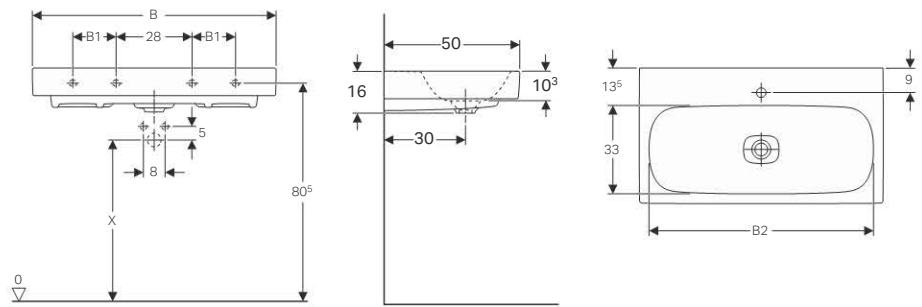

Washbasins

Geberit Citterio washbasin

Characteristics

- Can be installed with a washbasin cabinet
- Suitable for Geberit washbasin connector Clou

Technical data

Material	Fine fireclay

Scope of delivery

- Drain cover

Art. no.	Surface / colour	B [cm]	B1 [cm]	B2 [cm]	Cabinet width [cm]	H [cm]	T [cm]	Tap hole	Overflow
500.544.01.1	KeraTect / white	60	-	53	58.4	16	50	centred	without
500.547.01.1	KeraTect / white	90	16	83	88.4	16	50	centred	without
500.553.01.1	KeraTect / white	120	28	113	118.4	16	50	left and right	without

Can be combined with

- Geberit Citterio cabinet for washbasin, with one drawer → p. 15

Accessories

- Geberit bottle trap with dip tube, for washbasin, horizontal outlet → p. 12
- Geberit washbasin connector Clou with lever actuation → p. 11
- Geberit waste outlet with free outlet → p. 11
- Geberit bottle trap with dip tube for washbasin, space-saving model, horizontal outlet → p. 12
- Fastening set for Geberit washbasins → p. 12

- Washbasin 60 cm is fastened with 2 hanger bolts
- Washbasins 90 and 120 cm are fastened with 4 hanger bolts
- Geberit washbasin connector Clou with lever actuation only for washbasins with one tap hole