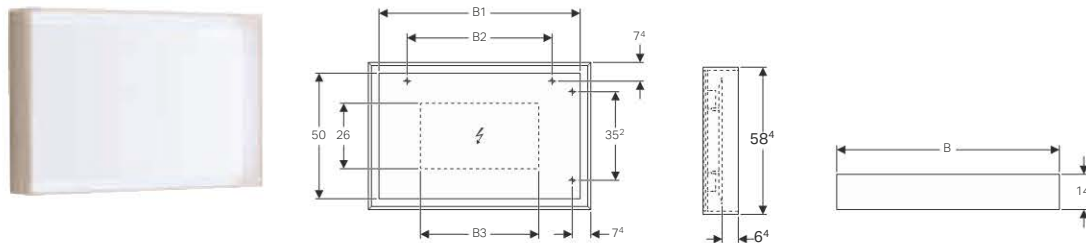

Accessories

- Accessory overview: Bathroom furniture

Mirrors

Geberit Citterio illuminated mirror

Characteristics

- Mirror surface with LED light strip integrated in frame
- Light operated by wall switch
- Frame made of wood