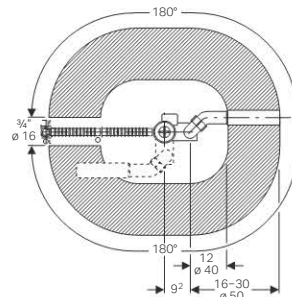

Geberit bathtub drain with turn handle actuation and inlet, d52, with ready-to-fit-set, special size

Application purposes

- For bathtubs with valve hole $\varnothing$ 52 mm
- For bathtubs made of steel, plastic or cast iron
- For custom-size bathtubs

Characteristics

- With overflow and inlet
- Quality-monitored in accordance with EN 274-3
- Inlet jet can be aligned
- Double-sided seals on drain and overflow
- Overflow head with extendible mount can be fastened

Technical data

Sound class	1
Inlet capacity	0.35 l/s
Discharge rate	0.85 l/s
Overflow discharge rate	0.6 l/s
Depth of water seal	50 mm

Scope of delivery

- Ready-to-fit set
- Elbow tap connector 90° with male thread G 3/4" and Euro cone $\varnothing$ 20 cm, rotatable
- Connection bend made of PE-HD, $\varnothing$ 40 / 50 mm
- T-piece made of PP, $\varnothing$ 39 / 28 mm, G 1"
- Waste outlet
- Trap
- Protection box
- Fastening material

Art. no.	Surface / colour
150.711.21.1	bright chrome-plated