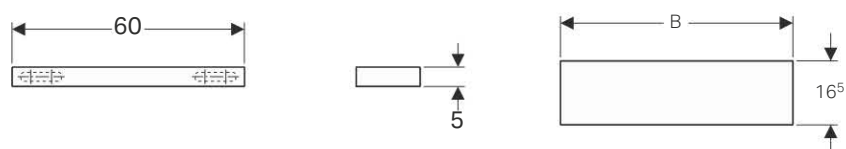

Other furniture

Geberit iCon wall shelf

Characteristics

- Wall-hung

Technical data

Material	Chipboard
----------	-----------

Art. no.	Surface / colour	B [cm]	H [cm]	T [cm]
500.413.01.1	high-gloss coated / white	37	5	16.5
500.413.JH.1	foil-covered / oak nature	37	5	16.5
500.413.JK.1	matt coated / lava	37	5	16.5
500.414.01.1	high-gloss coated / white	60	5	16.5
500.414.JH.1	foil-covered / oak nature	60	5	16.5
500.414.JK.1	matt coated / lava	60	5	16.5
500.416.01.1	high-gloss coated / white	90	5	16.5
500.416.JH.1	foil-covered / oak nature	90	5	16.5
500.416.JK.1	matt coated / lava	90	5	16.5