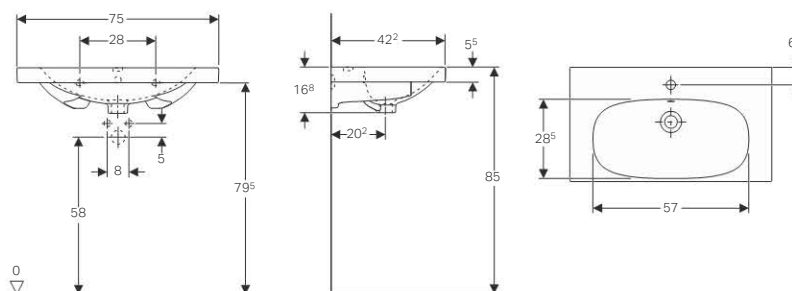

Geberit Acanto washbasin, small projection, shelf surface

Characteristics

- Can be installed with a washbasin cabinet
- Small projection

Technical data

Material	Fine fireclay

Art. no.	Surface / colour	B	Cabinet width	H	T	Tap hole	Overflow
		[cm]	[cm]	[cm]	[cm]		
500.632.01.1	white	75	74	16.8	42.2	centred	visible

Can be combined with

- Geberit Acanto cabinet for washbasin, with one drawer and internal drawer, small projection → p. 60

Accessories

- Geberit bottle trap with dip tube, for washbasin, horizontal outlet → p. 12
- Geberit waste outlet with external push-button waste plug → p. 11
- Geberit bottle trap with dip tube for washbasin, space-saving model, horizontal outlet → p. 12
- Fastening set for Geberit washbasins → p. 12