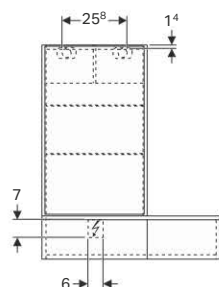

Accessories

- Geberit Abalona towel hook → p. 160
- Geberit Abalona wall panel → p. 188

New

Geberit Abalona mirror cabinet, one door and two pull-down doors

Characteristics

- Wall-hung
- With one door and two pull-down doors
- Door with soft closing
- Pull-down door with push-to-open
- With two movable shelves
- Left or right hinge side
- Delivered pre-assembled

Technical data

Material	Chipboard

Scope of delivery

- Fastening material
- 2 movable shelves

Art. no.	Surface / colour	B [cm]	B1 [cm]	H [cm]	T [cm]
500.185.01.1	white	70.8	25.8	85	17.6
500.186.01.1	white	70.8	25.8	85	17.6

Available as of April 2018

Accessories

- Geberit Abalona towel hook → p. 160
- Geberit Abalona wall panel → p. 188

New

Geberit Abalona washplace set

Scope of delivery

- Geberit Abalona mirror cabinet, one door and one pull-down door (500.157.01.1)
- Geberit Abalona cabinet for washbasin, with one door (500.179.01.1)
- Geberit Abalona wall panel (500.192.01.1)

Art. no.	Surface / colour
500.190.01.1	white

Available as of April 2018

Accessories

- Geberit Abalona set of feet → p. 160
- Geberit Abalona towel hook → p. 160