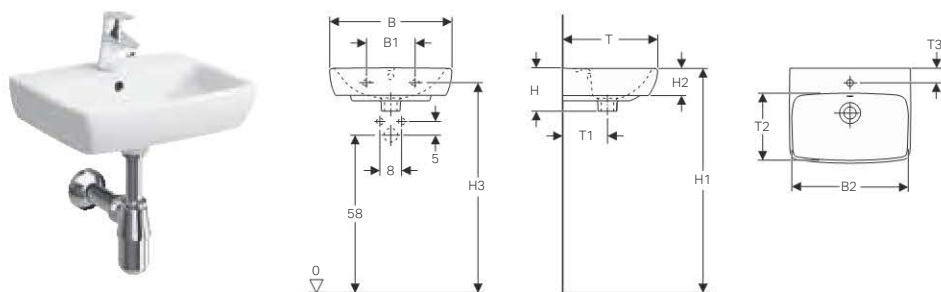

Geberit Abalona Square handrinse basin

Technical data

Material		Vitreous china											
Art. no.	Surface / colour	B [cm]	B1 [cm]	B2 [cm]	H [cm]	H1 [cm]	H2 [cm]	H3 [cm]	T [cm]	T1 [cm]	T2 [cm]	T3 Tap hole [cm]	Overflow
500.322.01.1	white	45	18	40	16	83	10	77.5	35	18	21.5	5.5 centred	visible
500.301.01.1	white	50	23	44.5	17	83.5	10	78	42	20	27.5	- without	visible
500.310.01.1	white	50	23	44.5	17	83.5	10	78	42	20	27.5	6 centred	visible

Can be combined with

- Geberit Abalona Square full pedestal → p. 119
- Geberit Abalona half pedestal → p. 153
- Geberit Abalona Square half pedestal for handrinse basins → p. 153

Accessories

- Geberit waste outlet with external push-button waste plug → p. 11
- Geberit waste outlet with internal push-button waste plug → p. 24
- Geberit bottle trap with dip tube, for washbasin, horizontal outlet → p. 12
- Fastening set for Geberit handrinse basins → p. 13

- Geberit Abalona Square half pedestal only for washbasins 45 cm
- Geberit Abalona half pedestal only for handrinse basins 50 cm
- Geberit drain valve with waste plug and chain only for handrinse basins 45 cm with two tap holes