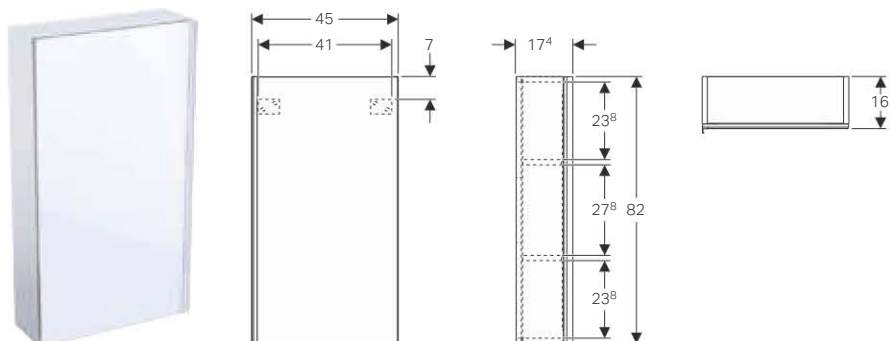

New

Geberit Acanto high-level cabinet with one door

Characteristics

- Wall-hung
- With one door
- Opening via handle
- Door with soft closing
- With three movable shelves
- Mirror on inside of door
- Delivered pre-assembled

Technical data

Material	Chipboard

Scope of delivery

- Fastening material

Art. no.	Surface / colour	B [cm]	H [cm]	T [cm]
500.639.01.1	Body: high-gloss coated / white Doors: shiny glass / white	45	82	17.4
500.639.16.7	Body: matt coated / black Drawers: shiny glass / black	45	82	17.4
500.639.JK.1	Body: matt coated / lava Doors: shiny glass / lava	45	82	17.4
500.639.JL.1	Body: matt coated / sand grey Doors: shiny glass / sand grey	45	82	17.4