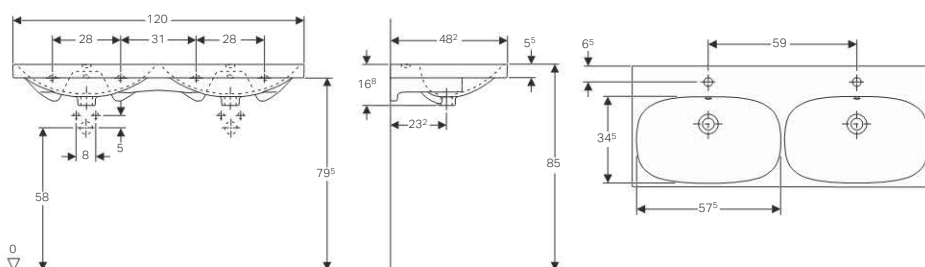

Geberit Acanto double washbasin for cabinet

Characteristics

- Can be installed with a washbasin cabinet
- Easy fastening with Geberit washbasin wall fixing type EFF1

Technical data

Material	Fine fireclay

Scope of delivery

- Wall fixing type EFF1

Art. no.	Surface / colour	B [cm]	H [cm]	T [cm]	Tap hole	Overflow
500.627.01.1	white	120	16.8	48.2	centred	visible
500.628.01.1	white	120	16.8	48.2	without	visible