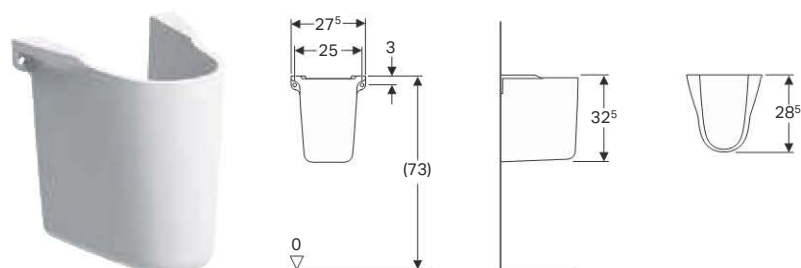

Geberit Abalona half pedestal

Technical data

Material	Vitreous china

Art. no.   Surface / colour

500.329.01.1   white

To order additionally

- Fastening material

Can be combined with

- Geberit Abalona washbasin → p. 146
- Geberit Abalona Square handrinse basin → p. 144
- Geberit Abalona Square washbasin → p. 148
- Geberit Abalona Square washbasin, barrier-free → p. 151
- Geberit Abalona handrinse basin → p. 146