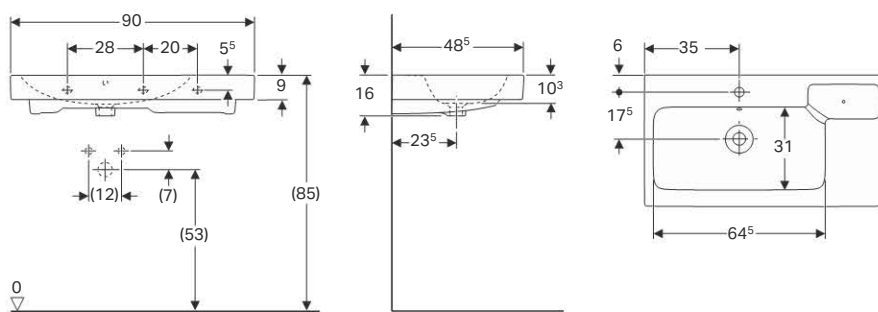

- Washbasins 60 and 75 cm are fastened with 2 hanger bolts
- Washbasins 90 and 120 cm are fastened with 4 hanger bolts

Geberit iCon washbasin with shelf surface and decorative dish

Characteristics

- Can be installed with a washbasin cabinet
- Asymmetrical
- Decorative dish inserted