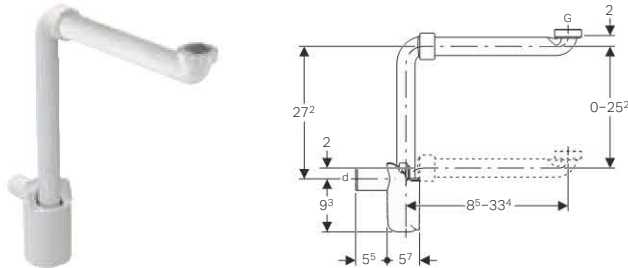

Technical data

Material	Plastic
----------	---------

Scope of delivery

- Wall collar

Geberit bottle trap with dip tube for washbasin, space-saving model, horizontal outlet

Application purposes

- For space-saving connection of washbasins in bathroom furniture