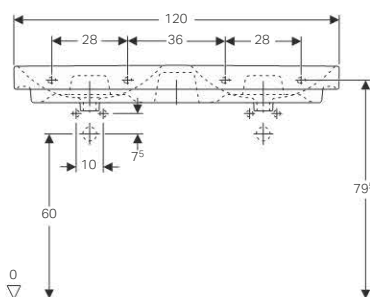

Double washbasins

Geberit Smyle Square double washbasin

Characteristics

- Can be installed with a washbasin cabinet

Technical data

Material	Vitreous china

Art. no.	Surface / colour	B [cm]	H [cm]	T [cm]	Tap hole	Overflow
500.223.01.1	white	120	16.5	48	left and right	visible
500.224.01.1	white	120	16.5	48	without	visible