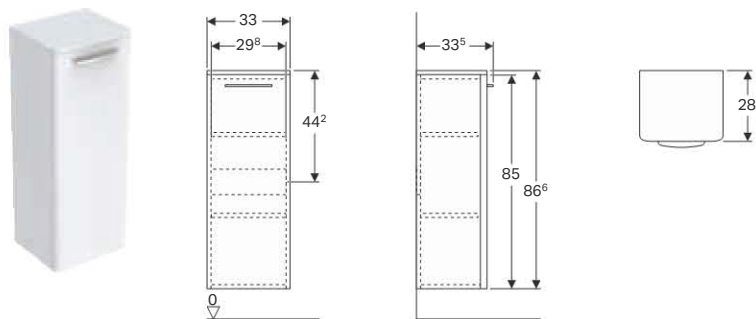

New

Geberit Abalona medium cabinet with one door

Characteristics

- Wall-hung
- With one door
- Opening via handle
- Door with soft closing
- With two movable shelves
- Left or right hinge side
- Moisture-resistant
- Delivered pre-assembled

Art. no.   Surface / colour

500.182.01.1   white

Available as of April 2018

Technical data

Material	Chipboard

Scope of delivery

- Fastening material
- Handle

Art. no.	Surface / colour	B [cm]	H [cm]	T [cm]
500.182.01.1	white	33	86.6	28

Accessories

- Geberit Abalona set of feet → p. 160
- Geberit Abalona towel hook → p. 160

Mirror cabinets

New