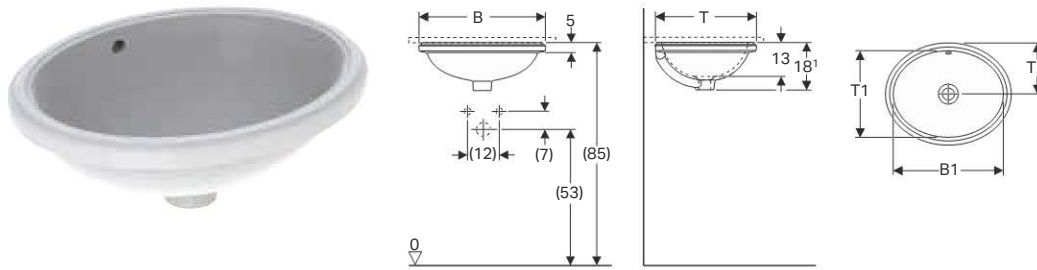

New

Geberit under-countertop washbasin VariForm, oval

Application purposes

- For mounting in a worktop

Scope of delivery

- Fastening material

Art. no.	Surface / colour	B [cm]	B1 [cm]	H [cm]	T [cm]	T1 [cm]	T2 [cm]	Overflow
500.748.01.1	white	48	42	18.1	39	33	19.5	visible
500.749.01.1	Bottom side: glazed / white	48	42	18.1	39	33	19.5	visible
500.750.01.1	white	48	42	18.1	39	33	19.5	without
500.751.01.1	Bottom side: glazed / white	48	42	18.1	39	33	19.5	without
500.752.01.1	white	56	50	18.1	46	40	23	visible
500.753.01.1	Bottom side: glazed / white	56	50	18.1	46	40	23	visible
500.754.01.1	white	56	50	18.1	46	40	23	without
500.755.01.1	Bottom side: glazed / white	56	50	18.1	46	40	23	without

N: New, available: 500.748.01.1 as of August 2018; 500.749.01.1 as of October 2018; 500.750.01.1 as of October 2018; 500.751.01.1 as of October 2018; 500.752.01.1 as of February 2018; 500.753.01.1 as of July 2018; 500.754.01.1 as of April 2018; 500.755.01.1 as of July 2018;

New