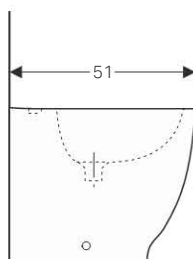

Floor-standing bidets

New

Geberit Acanto floor-standing bidet, back-to-wall

Characteristics

- Floor-standing
- Back-to-wall
- Hidden water supply connection
- Hidden fastening
- Small projection

Technical data

Material	Vitreous china

Scope of delivery

- Fastening material

Art. no.	Surface / colour	B [cm]	H [cm]	T [cm]	Overflow
500.603.01.1	white	35	42.5	51	visible

Bathtubs

Bathtubs made of acrylic

New