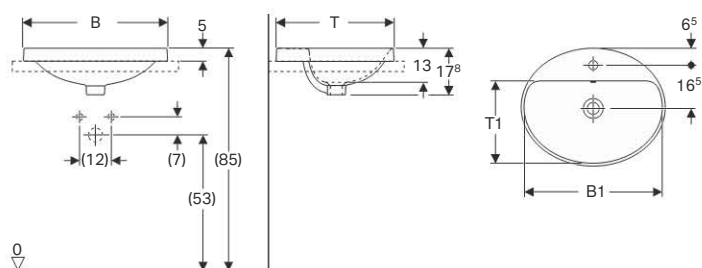

New

Geberit countertop washbasin VariForm, oval, with tap hole bench

Application purposes

- For mounting in a worktop

Art. no.	Surface / colour	B [cm]	B1 [cm]	H [cm]	T [cm]	T1 [cm]	Overflow
500.712.01.1	white	50	47.8	17.8	45	31.5	visible
500.713.01.1	Bottom side: glazed / white	50	47.8	17.8	45	31.5	visible
500.714.01.1	white	50	47.8	17.8	45	31.5	without
500.715.01.1	Bottom side: glazed / white	50	47.8	17.8	45	31.5	without
500.720.01.1	white	55	52.8	17.8	45	31.5	visible
500.721.01.1	Bottom side: glazed / white	55	52.8	17.8	45	31.5	visible
500.722.01.1	white	55	52.8	17.8	45	31.5	without
500.723.01.1	Bottom side: glazed / white	55	52.8	17.8	45	31.5	without
500.724.01.1	white	60	58	17.8	48	44	visible
500.725.01.1	Bottom side: glazed / white	60	58	17.8	48	44	visible
500.726.01.1	white	60	58	17.8	48	44	without
500.727.01.1	Bottom side: glazed / white	60	58	17.8	48	44	without

N: New, available: 500.712.01.1 as of May 2018; 500.713.01.1 as of July 2018; 500.714.01.1 as of July 2018; 500.715.01.1 as of July 2018; 500.720.01.1 as of February 2018; 500.721.01.1 as of July 2018; 500.722.01.1 as of April 2018; 500.723.01.1 as of July 2018; 500.724.01.1 as of April 2018; 500.725.01.1 as of July 2018; 500.726.01.1 as of June 2018; 500.727.01.1 as of July 2018;

New