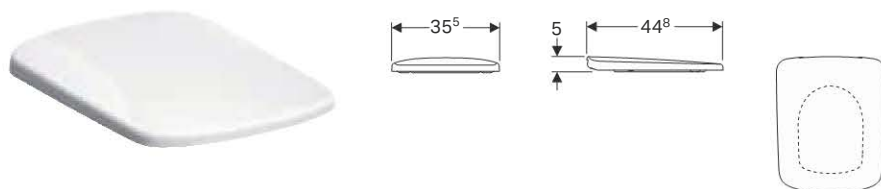

Geberit Abalona Square WC seat, quick-release hinges

Characteristics

- Overlapping WC lid

Technical data

Material	Duroplast

Art. no.	Surface / colour	Soft-closing mechanism	Fastening Quick-release hinges
500.336.01.1	white	yes	from above yes

Can be combined with

- Geberit Abalona Square wall-hung WC, washdown, small projection → p. 162
- Geberit Abalona Square floor-standing WC for close-coupled exposed cistern, washdown, square design, hidden fastening, Rimfree → p. 168
- Geberit Abalona Square wall-hung WC, washdown → p. 165
- Geberit Abalona Square floor-standing WC, washdown, back-to-wall, square design, Rimfree → p. 169
- Geberit Abalona Square wall-hung WC, washdown, Rimfree → p. 161