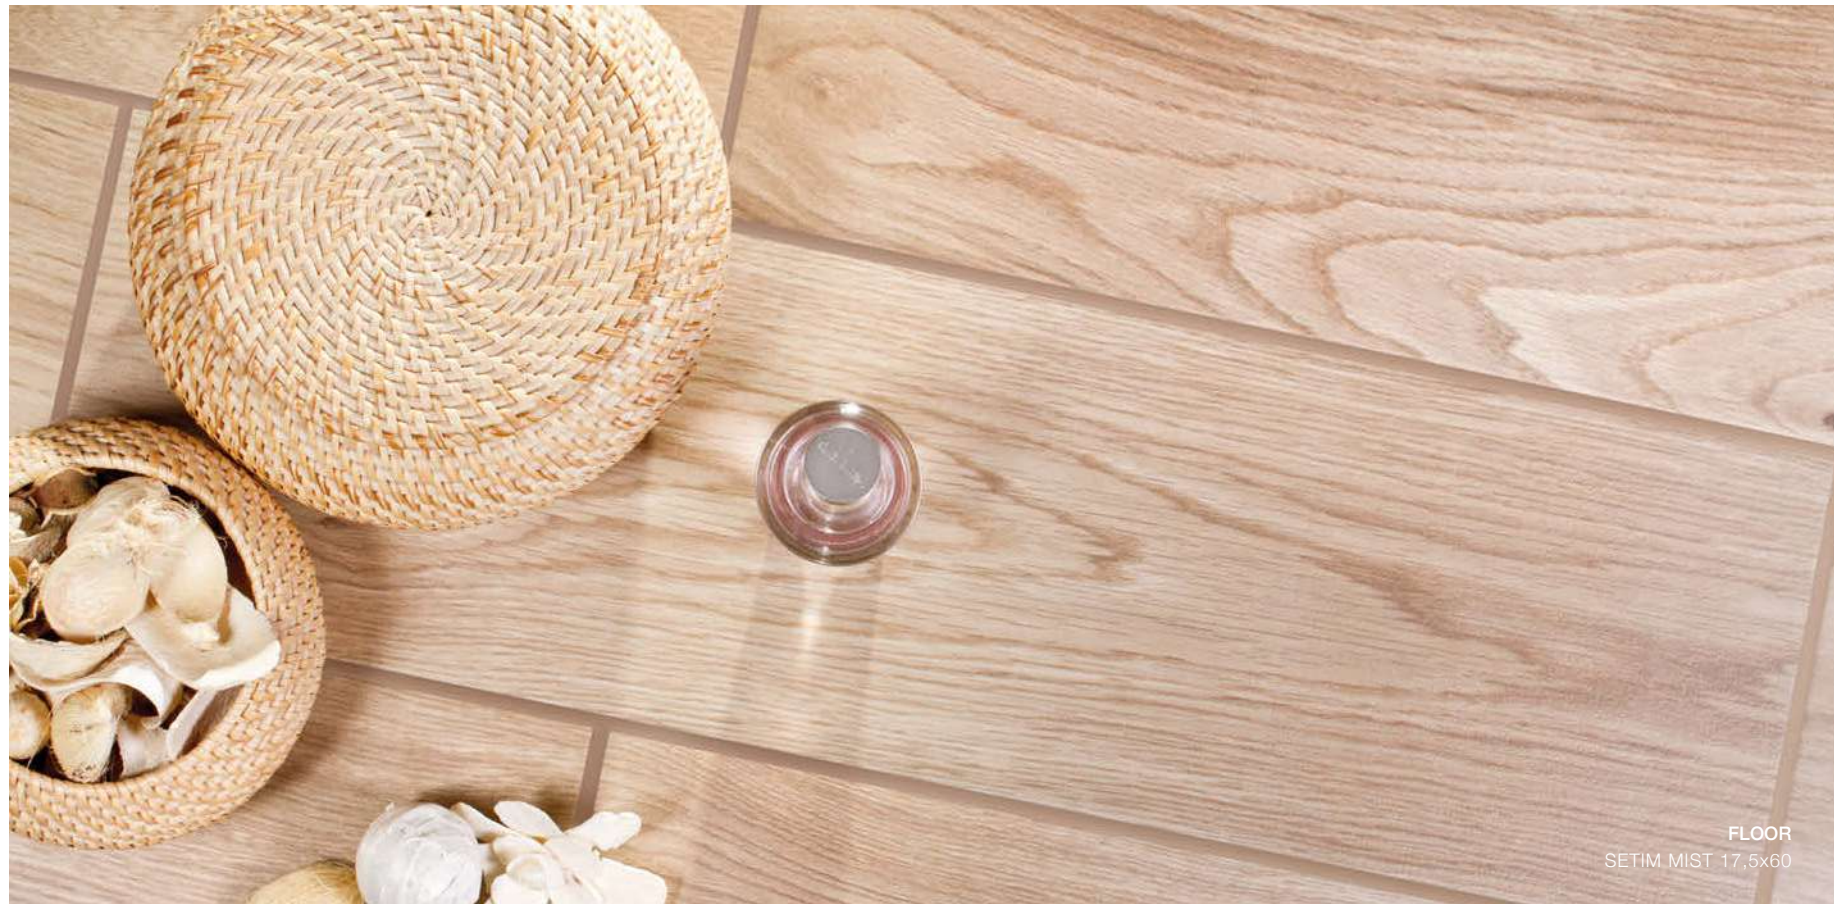

FLOOR
SETIM HONEY 17,5x60

- wall tile
- floor tile
- frost resistance
- porcelain tile
- calibrated

FLOOR
SETIM NOUGAT 17,5x60

FLOOR
SETIM NOUGAT 17,5x60

FLOOR
SETIM MIST 17,5x60

WALL
SETIM DESERT 17,5x60

Setim desert 17,5x60 cm
25274