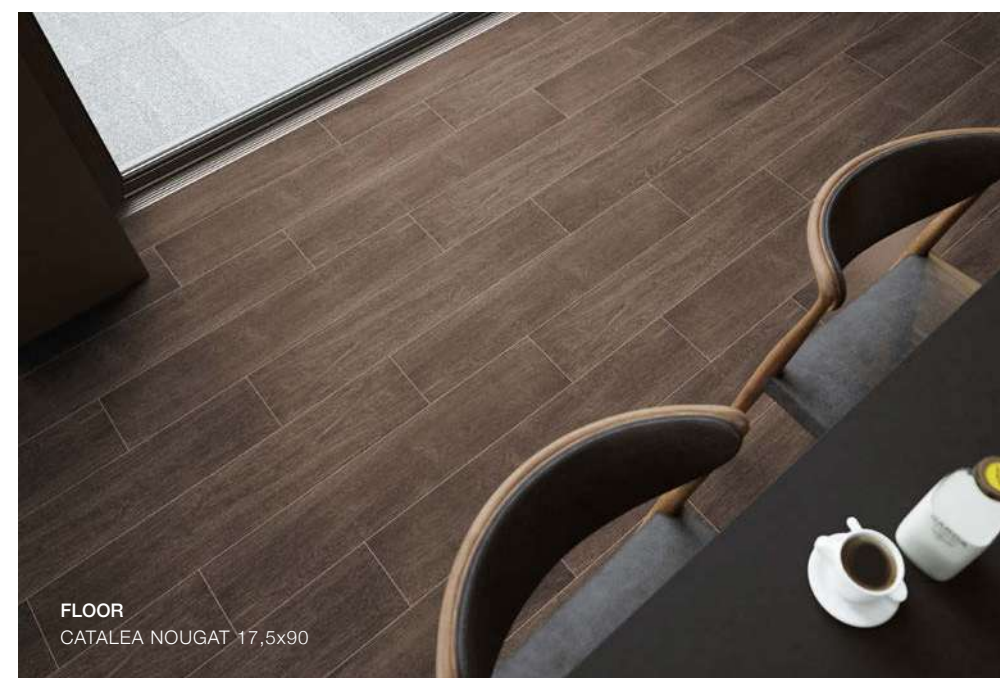

 wall tile
  floor tile
  frost resistance
  porcelain tile
  calibrated

FLOOR
CATALEA HONEY 17,5x90

FLOOR
WALL
CATALEA DESERT 17,5x90

FLOOR
WALL
CATALEA DESERT 17,5x90

FLOOR
CATALEA DUST 17,5x90

FLOOR
CATALEA DUST 17,5x90