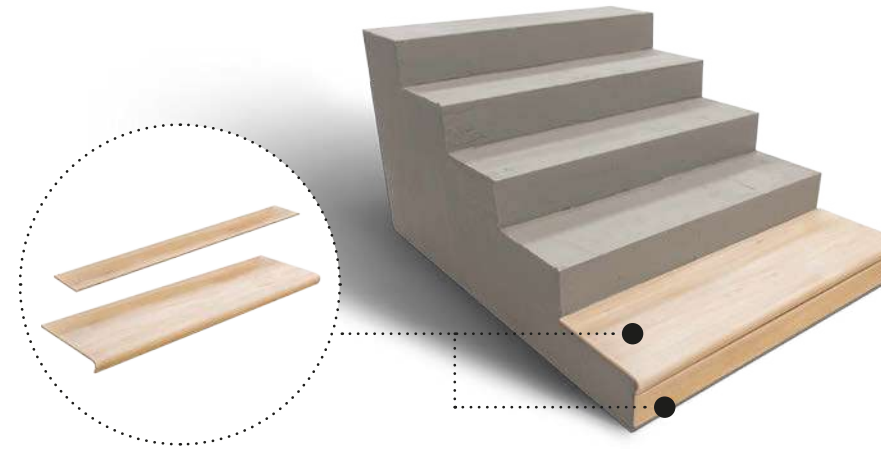

03

Cut and fitted elements

Prepare the riser (cut properly from the base tile). For the step tread bend (at the edge of the step), use durable elastic material of equal thickness (2–5 mm). See Figure 4.