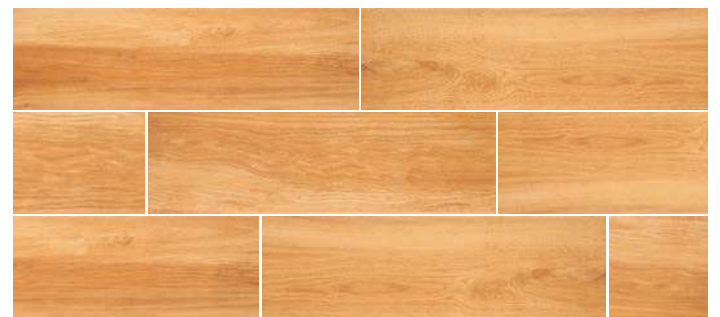

0,8
R9
4
24

0,8
R9
4
24

0,8
R9
4
24

0,8
R9
4
24

Scan for more

Packaging

Dimensions [cm]	17,5×60×0,8
Pieces in the box	10
m² in the box	1,05
Box weight [kg]	19,25