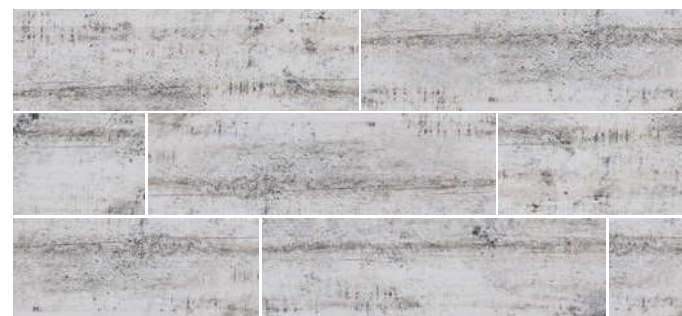

0,8
R9
5
10

0,8
R9
4
10

0,8
R9
3
10

Scan for more

Packaging

Dimensions [cm]	17,5x60x0,8
Pieces in the box	10
m² in the box	1,05
Box weight [kg]	18,8