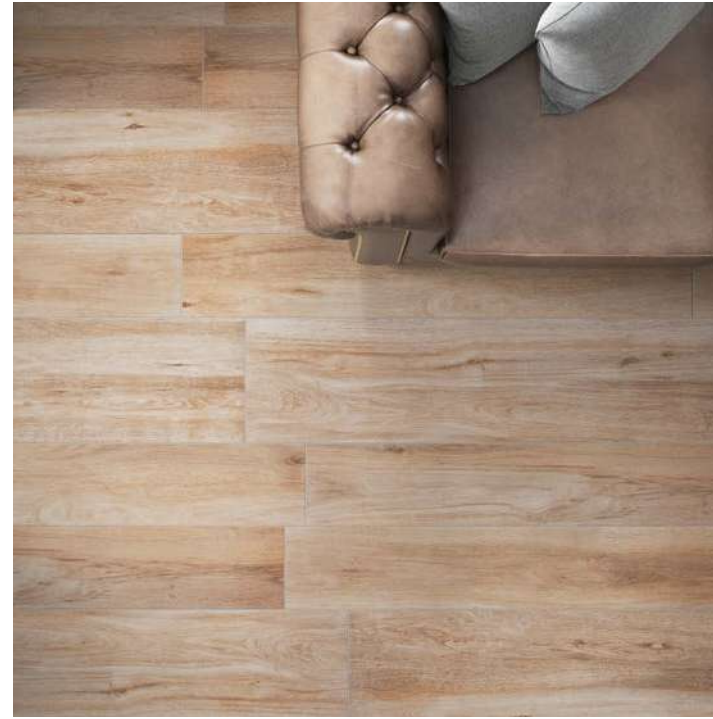

32 x 120,2/5
29,7 x 120,2
19,3 x 120,2
29,7 x 29,7

Inspired by nature

MATTINA

Mattina's characteristic features are beautiful colours and distinct graining which will add charm and elegance to classic arrangements. The innovative V-shape step tread makes it possible to design an impressive multilevel space.