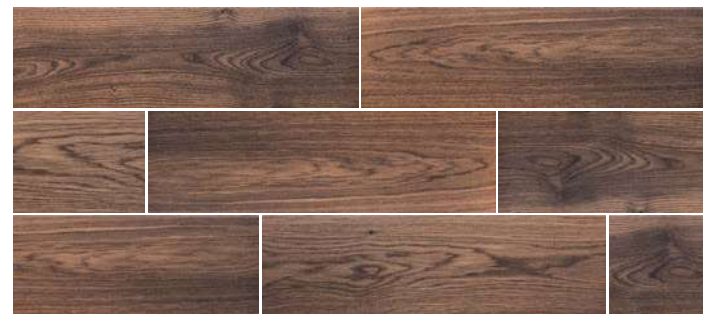

Scan for more

Packaging

Dimensions [cm]	17,5x60x0,8
Pieces in the box	10
m² in the box	1,05
Box weight [kg]	18,8