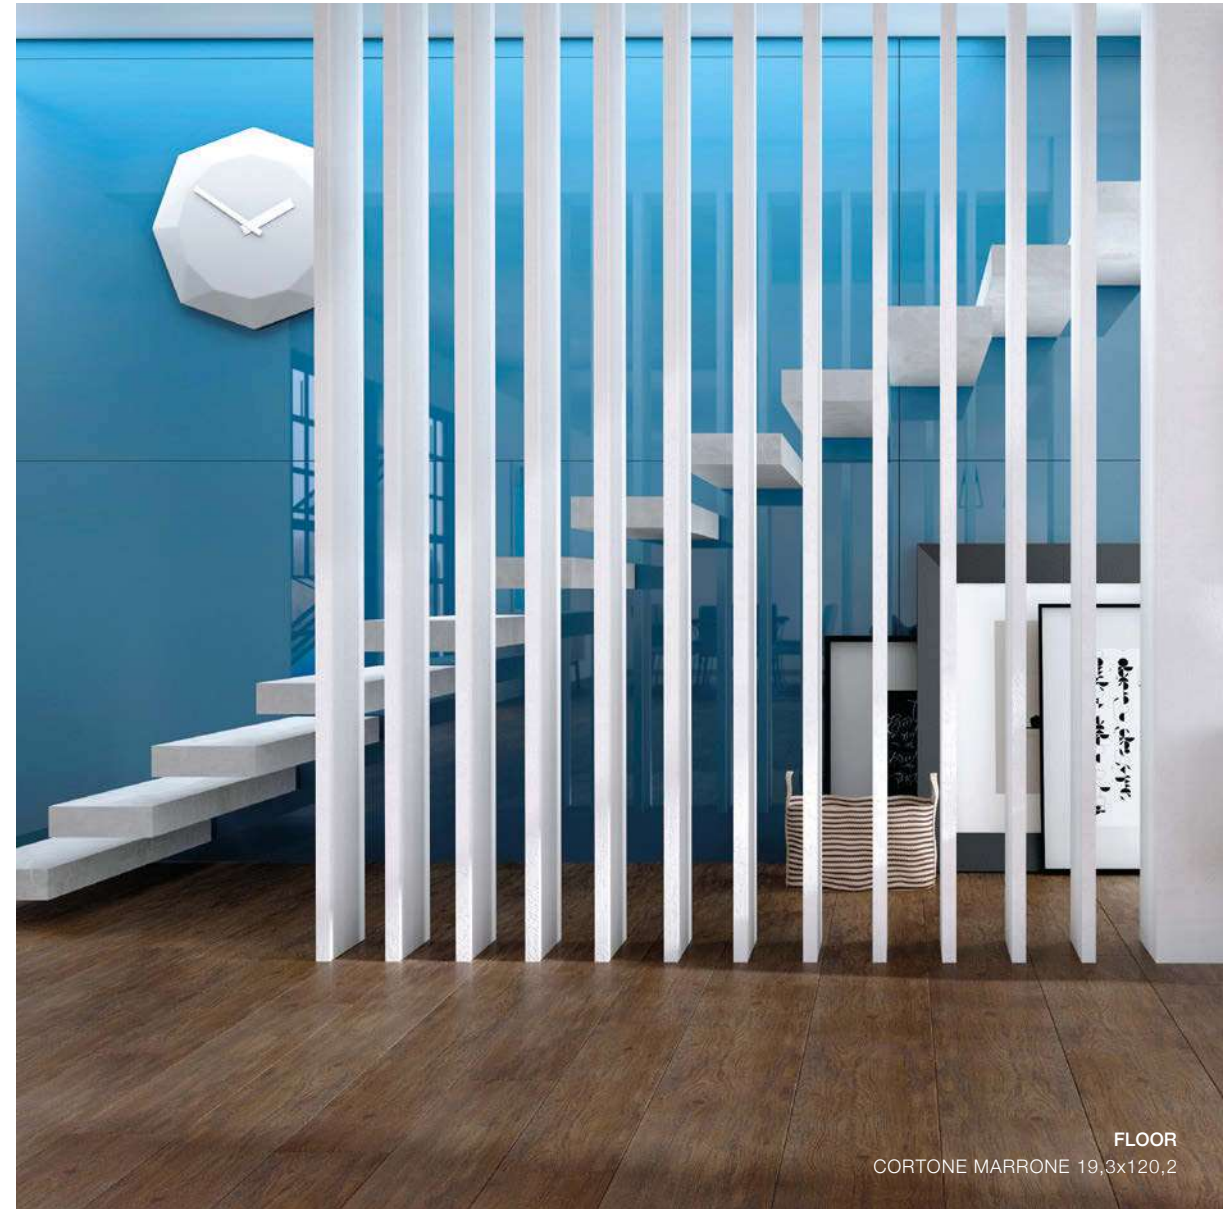

 wall tile
  floor tile
  frost resistance
  porcelain tile
  rectified tile

FLOOR
 CORTONE CREMA 19,3x120,2

FLOOR
CORTONE MARRONE 29,7x120,2

FLOOR
CORTONE MARRONE 29,7x120,2

FLOOR
CORTONE MARRONE 19,3x120,2