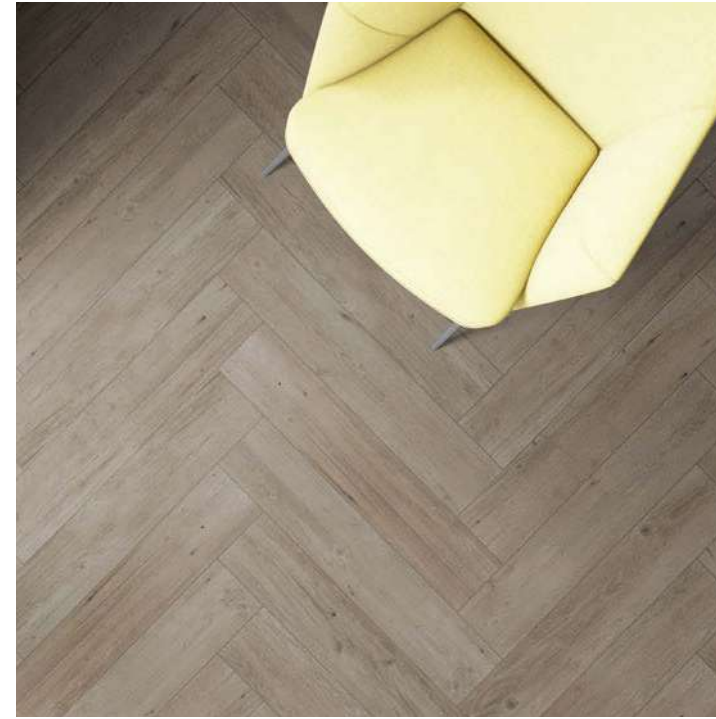

17 x 89,7

Peace and harmony

LAROYA

The Laroya tiles enchant us with their beautiful wood graining and original colour combinations. They will perfectly fit into rustic interiors where idyllic tranquility and harmony reign.

wall tile
floor tile
frost resistance
porcelain tile
rectified tile