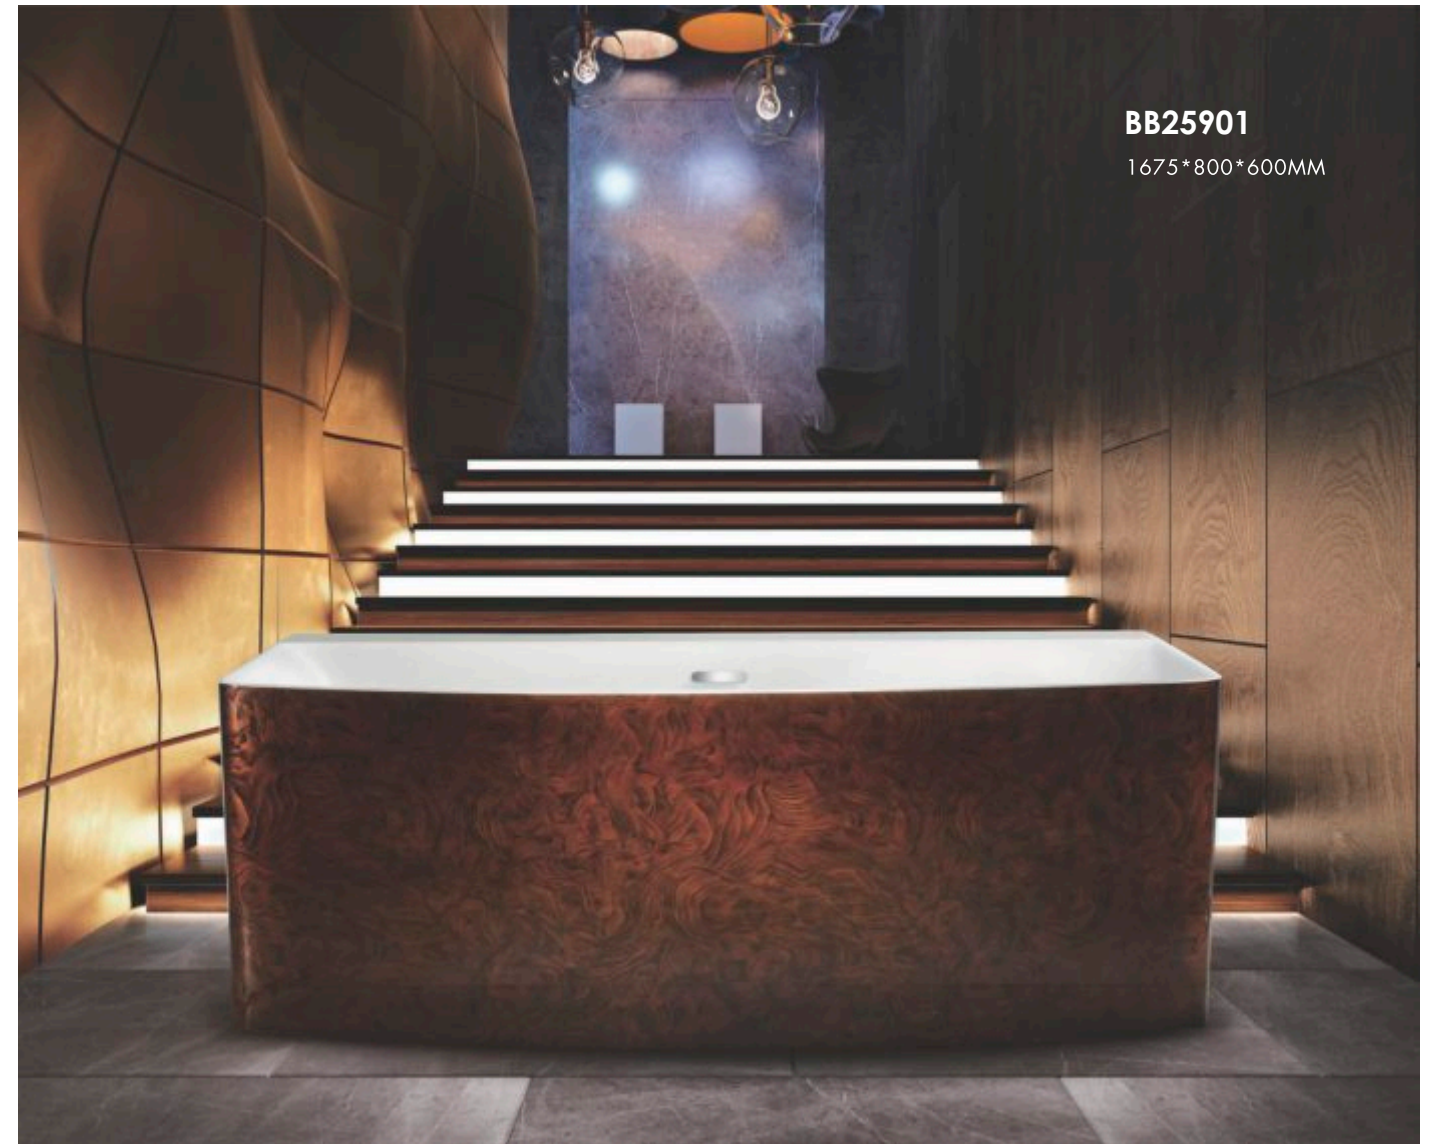

# The Most Beautiful Bathtub

**BB25851**  
1680\*855\*728MM

BELBAGNO 36  
Bathtub Series

**BB25881**  
1680\*800\*600MM

**BB25901**  
1675\*800\*600MM

Water is the most purest substance in the world. Why not bathe in it?  
We are creating a new world-clean, fresh and healthy.

Bring a historic look to your bathroom with the timeless design of the BelBagno free standing bath.

**BB25971**

1656\*729\*724MM

BelBagno bathtubs can be used in small or large bathrooms. Created with slopes and corners, our bathtubs can accommodate up to two people. Their stylish design and high quality material can transform any bathroom into an elegant room where anyone can relax in.